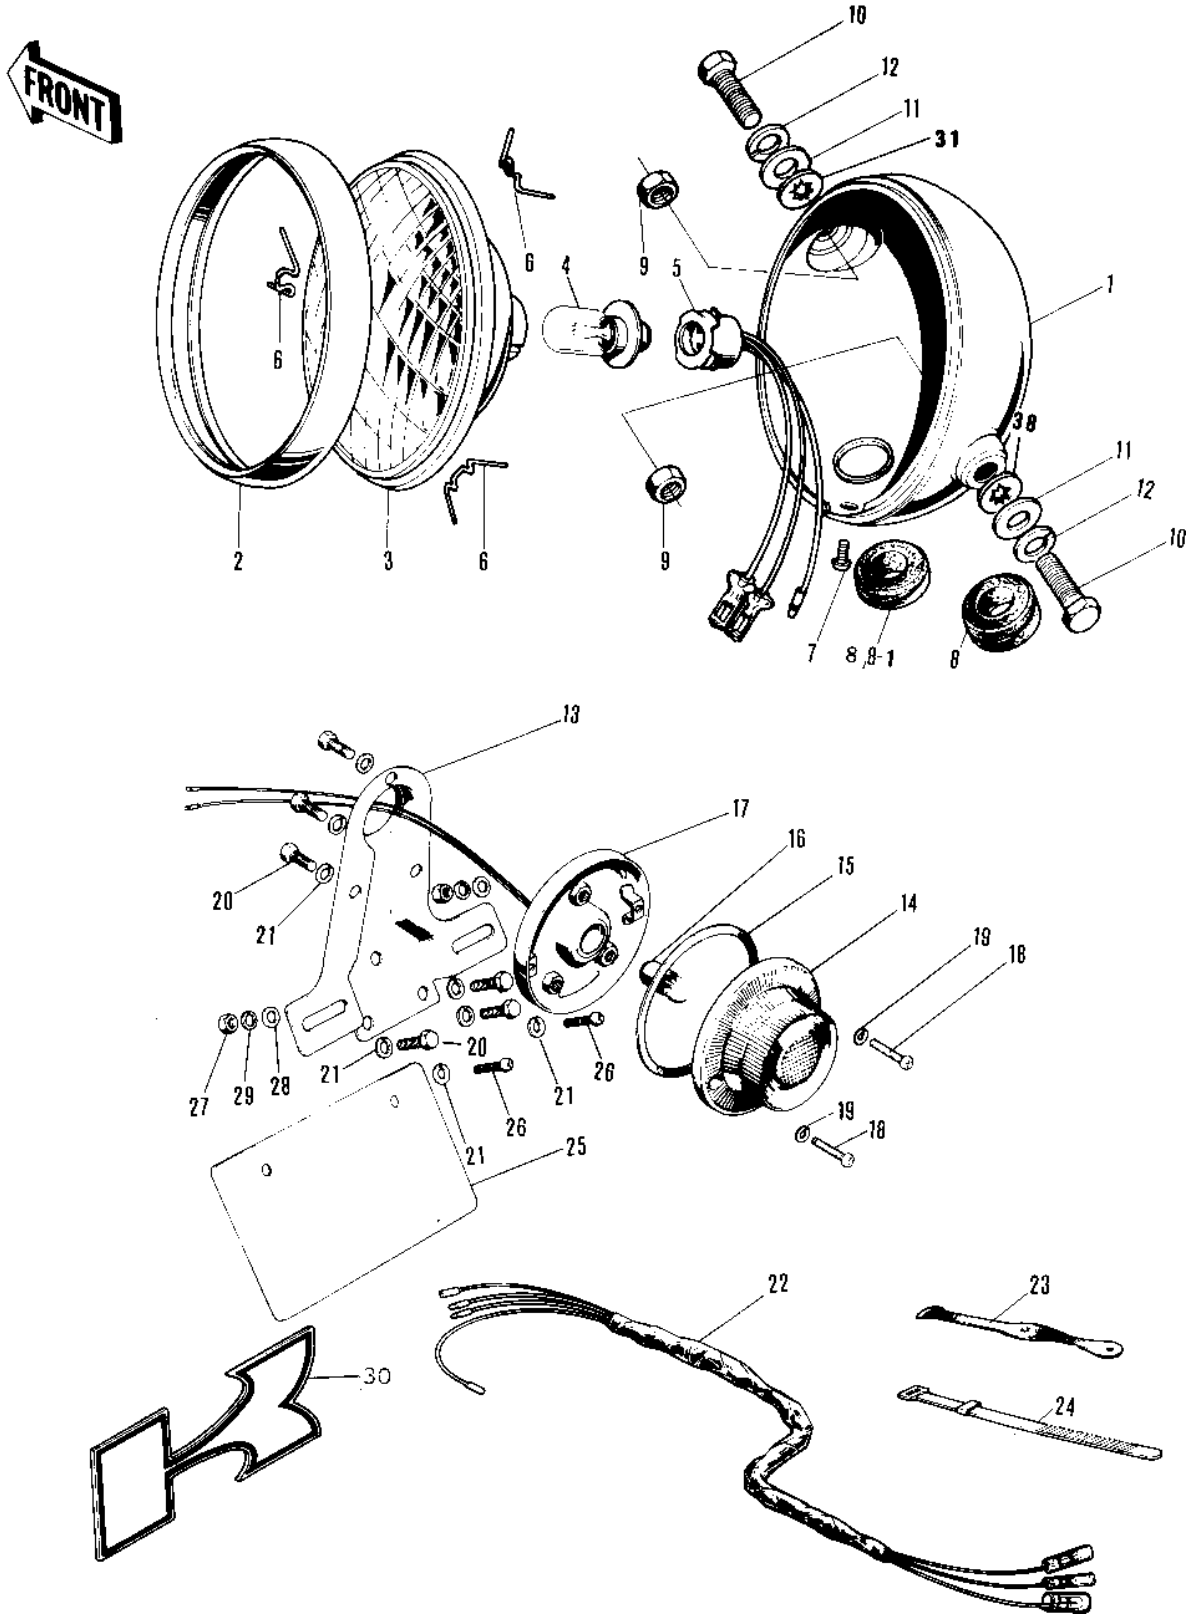

# 1978 KV75-A7 PARTS DIAGRAM

HEADLIGHT/TAILLIGHT/CHASSIS ELECTRICAL E

# 1978 KV75-A7 PARTS LIST

## HEADLIGHT/TAILLIGHT/CHASSIS ELECTRICAL E

ITEM NAME	PART NUMBER	QUANTITY
BODY,HD LIGHT,FL BLCK (Ref # 1)	23005-1006-21	1
BODY,HD LIGHT,FL BLCK (Ref # 1)	23005-1006-21	1
LAMP UNIT-HEAD (Ref # 2 7)	23004-023	1
RIM,HEAD LAMP (Ref # 2)	23006-043	1
LENS UNIT-HEAD LAMP (Ref # 3)	23007-010	1
BULB 6V 25/25W (Ref # 4)	92069-031	1
SOCKET HEAD LAMP (Ref # 5)	23008-009	1
CLAMP,HEAD LAMP LENS (Ref # 6)	23009-014	3
CLAMP,HEAD LAMP LENS (Ref # 6)	23009-014	3
SCREW OVL CNTSNK 5X8 (Ref # 7)	222E0508A	1
SCREW,PAN HEAD,5X14 (Ref # 7)	23019-025	1
GROMMET WIRING HARNES (Ref # 8)	23023-007	2
GROMMET (Ref # 8-1)	23023-011	1
NUT 10MM (Ref # 9)	92016-027	2
BOLT-UPSET,10X20 (Ref # 10)	112B1020	2
WASHER PLAIN 10MM (Ref # 11)	411B1000	2
WASHER SPRING 10MM (Ref # 12)	461F1000	2
BKT-TAIL LAMP,BLACK (Ref # 13)	35028-005-10	1
LAMP ASSY-TAIL (Ref # 14 19)	23025-035	1
LENS-TAIL LAMP (Ref # 14)	23026-009	1
GASKET-TAIL LAMP LENS (Ref # 15)	23028-012	1
BULB 6V 10/3W (Ref # 16)	92069-020	1
SOCKET-TAIL LAMP (Ref # 17)	23027-025	1
SCREW-PAN HEAD,4X10 (Ref # 18)	220E0410A	2
WASHER SPRING 4MM (Ref # 19)	461F0400	2
BOLT-UPSET,6X12 (Ref # 20)	112G0612	6
WASHER PLAIN 6MM (Ref # 21)	410B0600	6
WIRING HARNESS,MAIN (Ref # 22)	26001-057	1
BAND RUBBER (Ref # 23)	92072-018	3

### HEADLIGHT/TAILLIGHT/CHASSIS ELECTRICAL E

ITEM NAME	PART NUMBER	QUANTITY
BAND,SHORT (Ref # 24)	92072-030	4
BRACKET-LICENCE PLATE (Ref # 25)	35027-006	1
SCREW PAN HEAD 6X12 (Ref # 26)	220B0612	2
NUT 6MM (Ref # 27)	311B0600	2
NUT 6MM (Ref # 27)	311B0600	2
WASHER PLAIN 6MM (Ref # 28)	410B0600	4
WASHER SPRING 6MM (Ref # 29)	461F0600	2
EMBLEM,LICNSE PLT BKT (Ref # 30)	56018-176	1
WASHER LOCK 10MM (Ref # 31)	463H1000	2