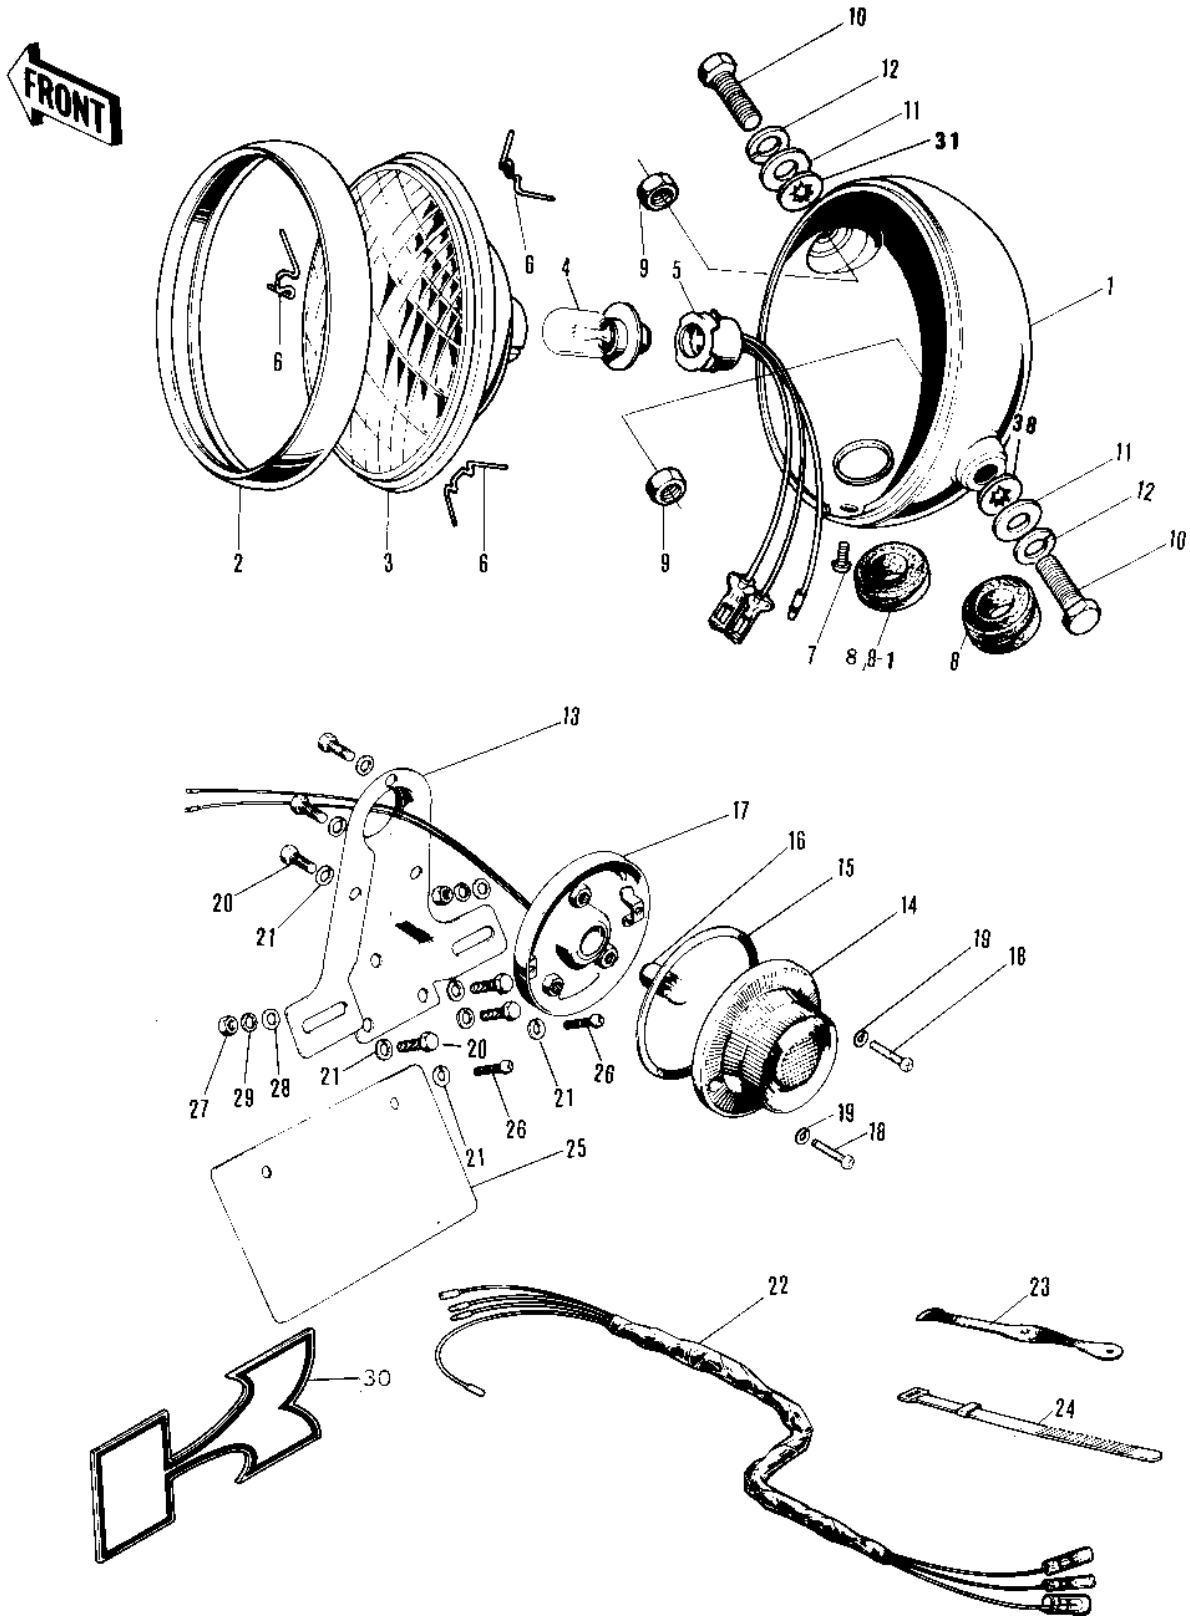

# 1978 KV75-A7 PARTS DIAGRAM

HEADLIGHT/TAILLIGHT/CHASSIS ELECTRICAL E

# 1978 KV75-A7 PARTS LIST

## HEADLIGHT/TAILLIGHT/CHASSIS ELECTRICAL E

ITEM NAME	PART NUMBER	QUANTITY
BODY,HD LIGHT,FL BLCK (Ref # 1)	23005-1006-21	1
BODY,HD LIGHT,FL BLCK (Ref # 1)	23005-1006-21	1
LAMP UNIT-HEAD (Ref # 2 7)	23004-023	1
RIM,HEAD LAMP (Ref # 2)	23006-043	1
LENS UNIT-HEAD LAMP (Ref # 3)	23007-010	1
BULB 6V 25/25W (Ref # 4)	92069-031	1
SOCKET HEAD LAMP (Ref # 5)	23008-009	1
CLAMP,HEAD LAMP LENS (Ref # 6)	23009-014	3
CLAMP,HEAD LAMP LENS (Ref # 6)	23009-014	3
SCREW OVL CNTSNK 5X8 (Ref # 7)	222E0508A	1
SCREW,PAN HEAD,5X14 (Ref # 7)	23019-025	1
GROMMET WIRING HARNES (Ref # 8)	23023-007	2
GROMMET (Ref # 8-1)	23023-011	1
NUT 10MM (Ref # 9)	92016-027	2
BOLT-UPSET,10X20 (Ref # 10)	112B1020	2
WASHER PLAIN 10MM (Ref # 11)	411B1000	2
WASHER SPRING 10MM (Ref # 12)	461F1000	2
BKT-TAIL LAMP,BLACK (Ref # 13)	35028-005-10	1
LAMP ASSY-TAIL (Ref # 14 19)	23025-035	1
LENS-TAIL LAMP (Ref # 14)	23026-009	1
GASKET-TAIL LAMP LENS (Ref # 15)	23028-012	1
BULB 6V 10/3W (Ref # 16)	92069-020	1
SOCKET-TAIL LAMP (Ref # 17)	23027-025	1
SCREW-PAN HEAD,4X10 (Ref # 18)	220E0410A	2
WASHER SPRING 4MM (Ref # 19)	461F0400	2
BOLT-UPSET,6X12 (Ref # 20)	112G0612	6
WASHER PLAIN 6MM (Ref # 21)	410B0600	6
WIRING HARNESS,MAIN (Ref # 22)	26001-057	1
BAND RUBBER (Ref # 23)	92072-018	3

## HEADLIGHT/TAILLIGHT/CHASSIS ELECTRICAL E

ITEM NAME	PART NUMBER	QUANTITY
BAND,SHORT (Ref # 24)	92072-030	4
BRACKET-LICENCE PLATE (Ref # 25)	35027-006	1
SCREW PAN HEAD 6X12 (Ref # 26)	220B0612	2
NUT 6MM (Ref # 27)	311B0600	2
NUT 6MM (Ref # 27)	311B0600	2
WASHER PLAIN 6MM (Ref # 28)	410B0600	4
WASHER SPRING 6MM (Ref # 29)	461F0600	2
EMBLEM,LICNSE PLT BKT (Ref # 30)	56018-176	1
WASHER LOCK 10MM (Ref # 31)	463H1000	2