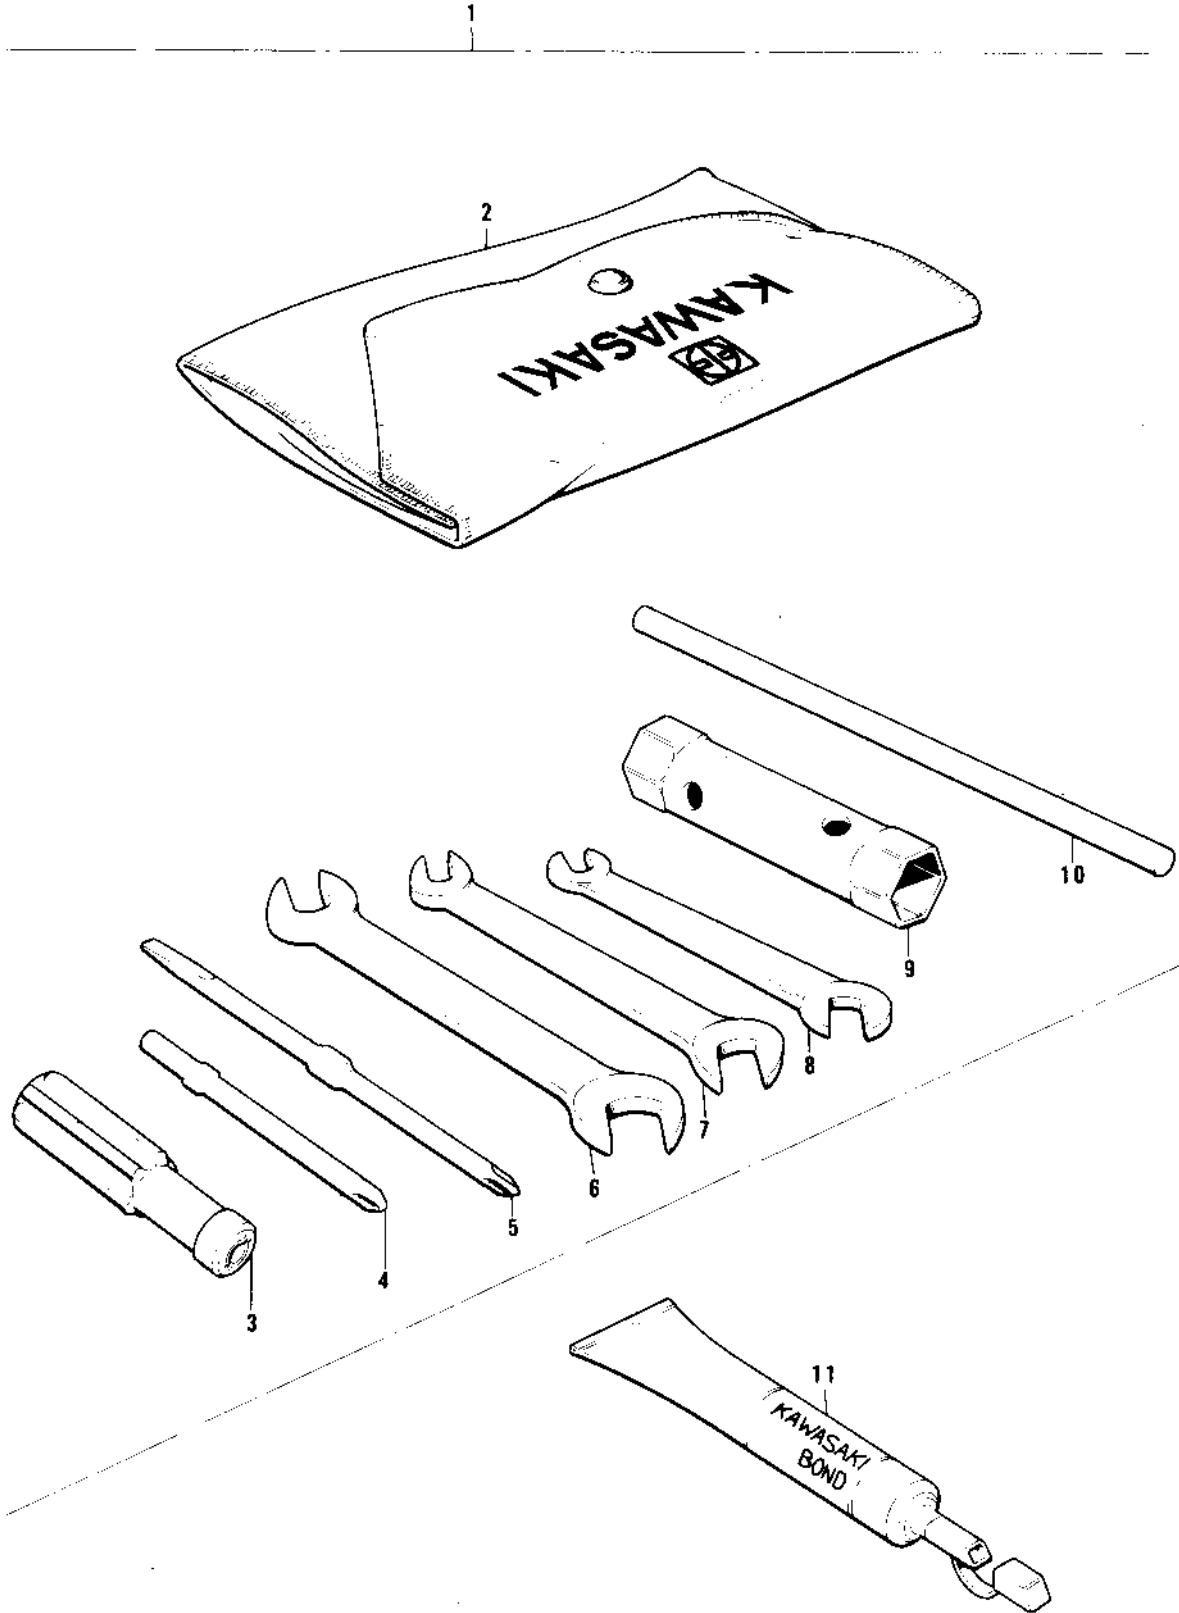

1976 KV75-A5 PARTS DIAGRAM

OWNER TOOLS ('76-'80)

1976 KV75-A5 PARTS LIST

OWNER TOOLS ('76-'80)

ITEM NAME	PART NUMBER	QUANTITY
*** N.L.A.*** (Canada) (Ref # 1)	56007-035	
*** N.L.A.*** (Canada) (Ref # 1)	56007-1003	
BAG,TOOL (Ref # 2)	56008-008	
BAG,TOOL (Ref # 2)	56008-1007	
92106-1001 (Canada) (Ref # 3)	92106-002	
SCREW DRIVER #3 PHLIP (Ref # 4)	92107-005	
TOOL-DRIVER (Ref # 5)	92107-1052	
TOOL-WRENCH,OPEN END, (Ref # 6)	92110-1153	
WRENCH,OPEN END,12X13 (Ref # 7)	92126-002	
WRENCH,OPEN,8X10 (Ref # 8)	92126-001	
WRENCH,BOX,17X21 (Ref # 9)	92110-012	
BAR,SPARK PLUG WRENCH (Ref # 10)	92111-005	
LIQUID GASKET (Ref # 11)	92104-002	