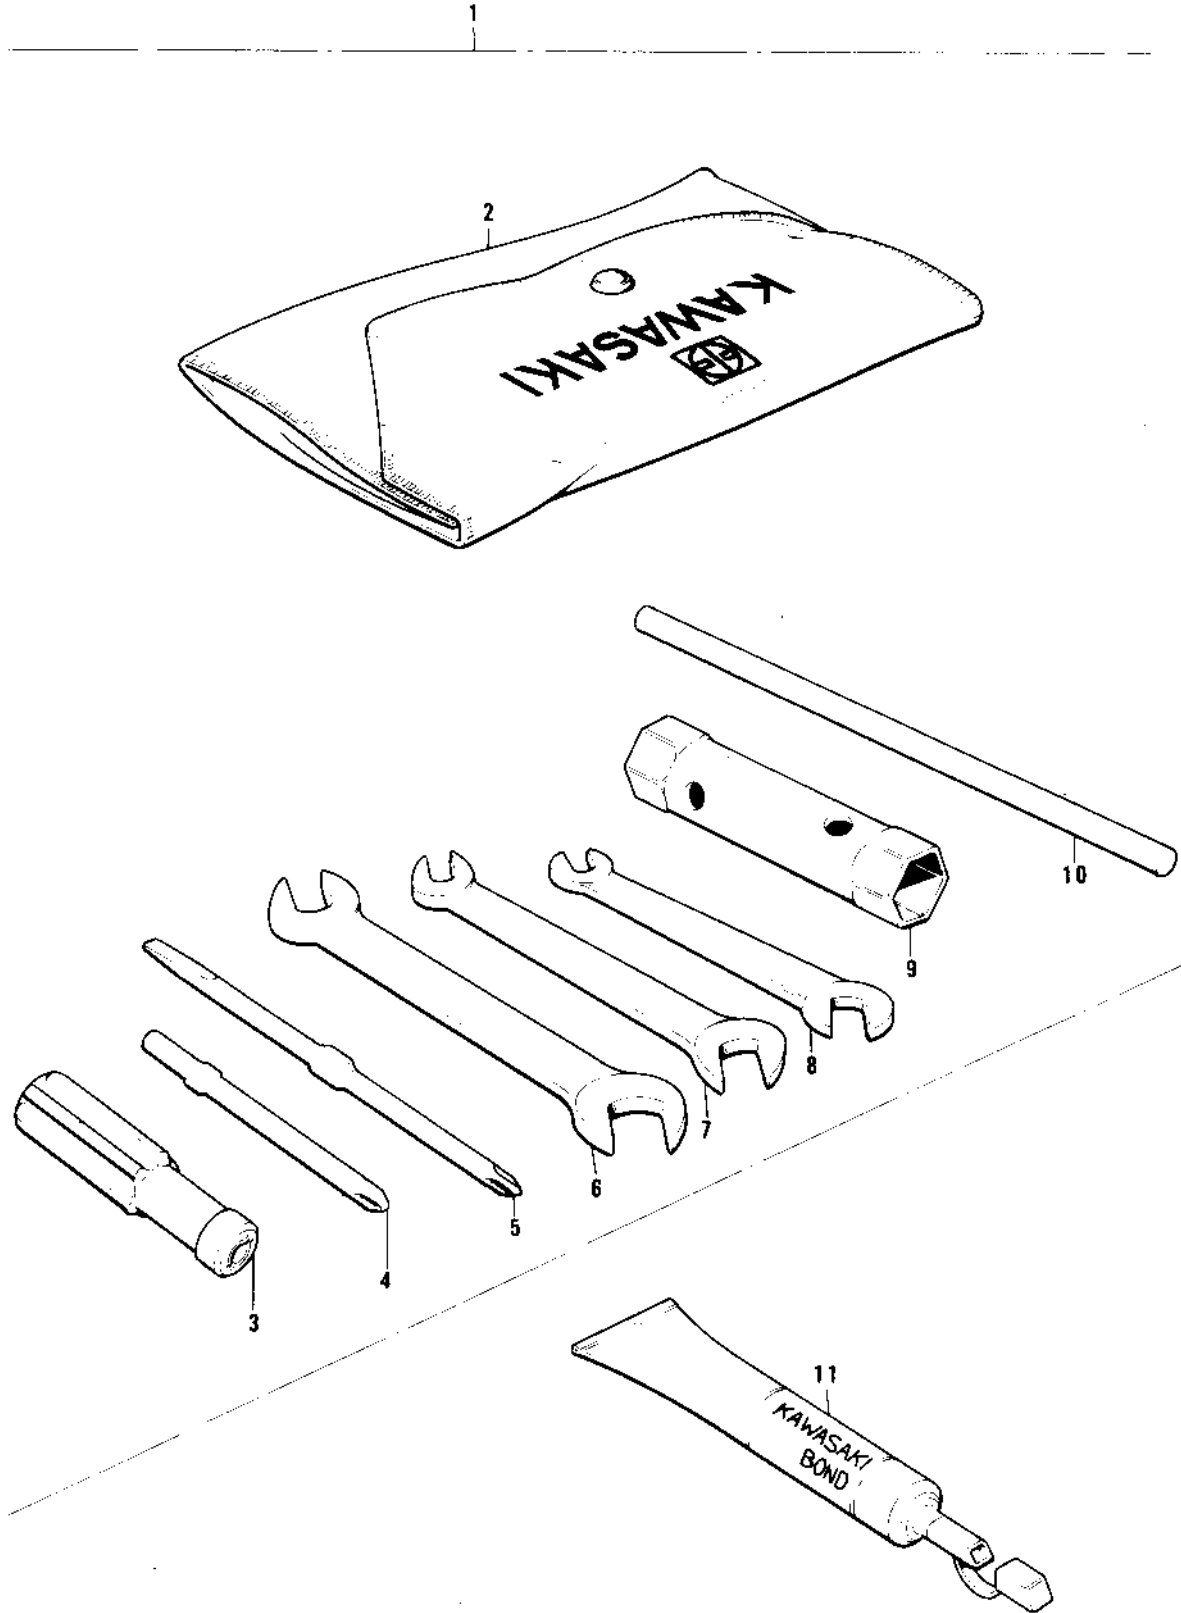

1976 KV75-A5 PARTS DIAGRAM

OWNER TOOLS ('76-'80)

1976 KV75-A5 PARTS LIST

OWNER TOOLS ('76-'80)

ITEM NAME	PART NUMBER	QUANTITY
*** N.L.A.*** (Canada) (Ref # 1)	56007-035	
*** N.L.A.*** (Canada) (Ref # 1)	56007-1003	
BAG,TOOL (Ref # 2)	56008-008	
BAG,TOOL (Ref # 2)	56008-1007	
92106-1001 (Canada) (Ref # 3)	92106-002	
SCREW DRIVER #3 PHLIP (Ref # 4)	92107-005	
TOOL-DRIVER (Ref # 5)	92107-1052	
TOOL-WRENCH,OPEN END, (Ref # 6)	92110-1153	
WRENCH,OPEN END,12X13 (Ref # 7)	92126-002	
WRENCH,OPEN,8X10 (Ref # 8)	92126-001	
WRENCH,BOX,17X21 (Ref # 9)	92110-012	
BAR,SPARK PLUG WRENCH (Ref # 10)	92111-005	
LIQUID GASKET (Ref # 11)	92104-002	