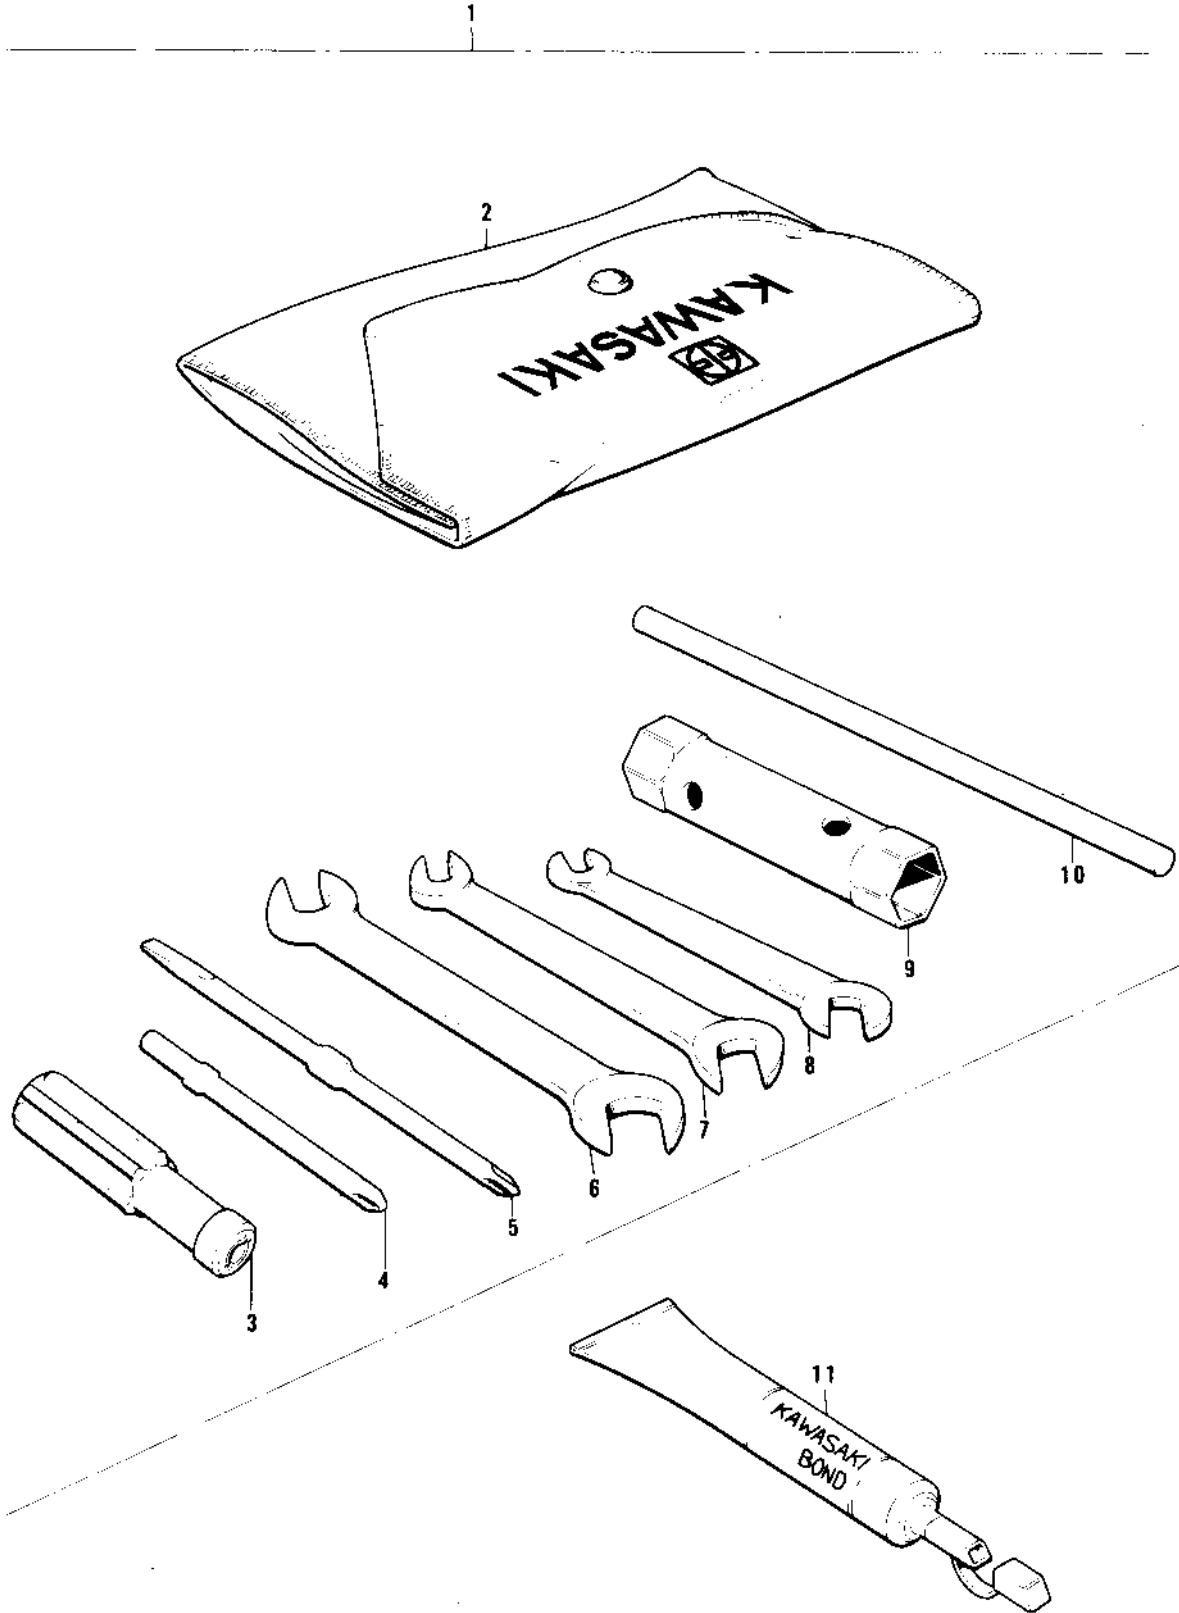

1979 KV75-A8 PARTS DIAGRAM

OWNER TOOLS ('76-'80)

1979 KV75-A8 PARTS LIST

OWNER TOOLS ('76-'80)

ITEM NAME	PART NUMBER	QUANTITY
*** N.L.A.*** (Canada) (Ref # 1)	56007-035	1
*** N.L.A.*** (Canada) (Ref # 1)	56007-1003	1
BAG,TOOL (Ref # 2)	56008-008	1
BAG,TOOL (Ref # 2)	56008-1007	1
92106-1001 (Canada) (Ref # 3)	92106-002	1
SCREW DRIVER #3 PHLIP (Ref # 4)	92107-005	1
TOOL-DRIVER (Ref # 5)	92107-1052	1
TOOL-WRENCH,OPEN END, (Ref # 6)	92110-1153	1
WRENCH,OPEN END,12X13 (Ref # 7)	92126-002	1
WRENCH,OPEN,8X10 (Ref # 8)	92126-001	1
WRENCH,BOX,17X21 (Ref # 9)	92110-012	1
BAR,SPARK PLUG WRENCH (Ref # 10)	92111-005	1
LIQUID GASKET (Ref # 11)	92104-002	10