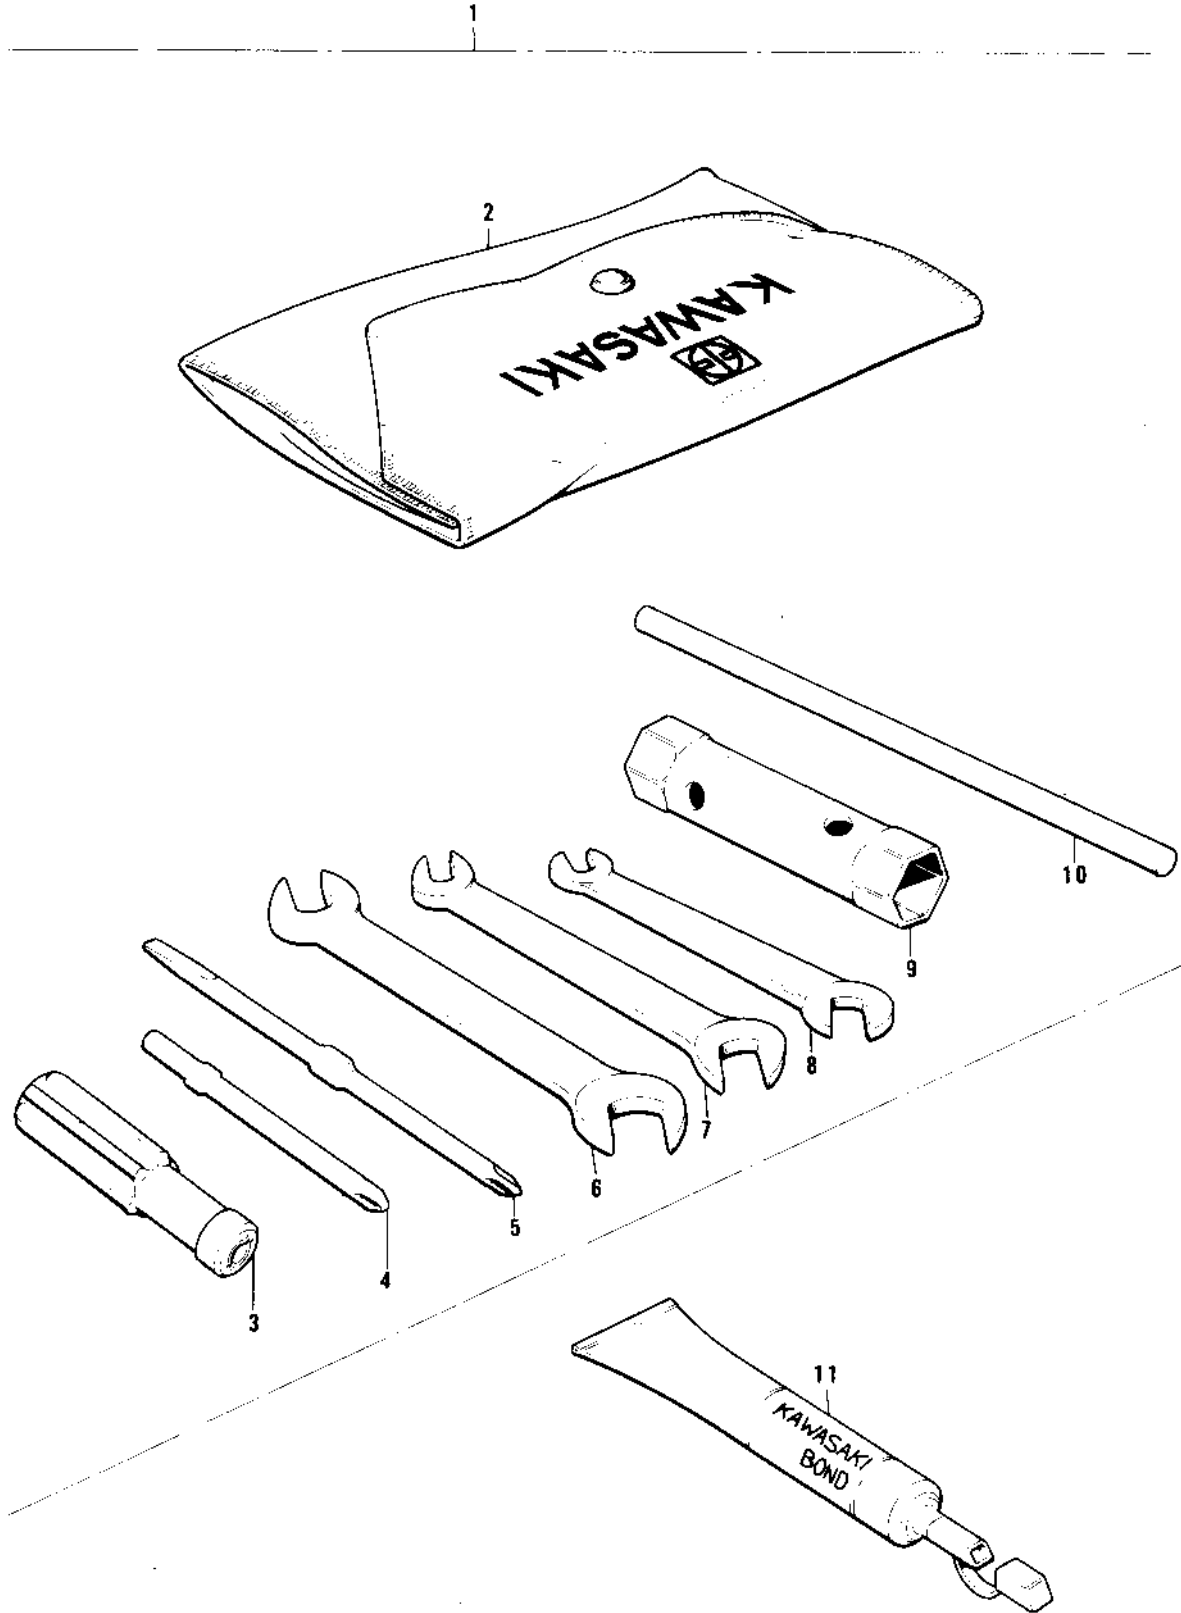

1980 KV75 PARTS DIAGRAM

OWNER TOOLS ('76-'80)

1980 KV75 PARTS LIST

OWNER TOOLS ('76-'80)

ITEM NAME	PART NUMBER	QUANTITY
*** N.L.A.*** (Canada) (Ref # 1)	56007-035	1
*** N.L.A.*** (Canada) (Ref # 1)	56007-1003	1
BAG,TOOL (Ref # 2)	56008-008	1
BAG,TOOL (Ref # 2)	56008-1007	1
92106-1001 (Canada) (Ref # 3)	92106-002	1
SCREW DRIVER #3 PHLIP (Ref # 4)	92107-005	1
TOOL-DRIVER (Ref # 5)	92107-1052	1
TOOL-WRENCH,OPEN END, (Ref # 6)	92110-1153	1
WRENCH,OPEN END,12X13 (Ref # 7)	92126-002	1
WRENCH,OPEN,8X10 (Ref # 8)	92126-001	1
WRENCH,BOX,17X21 (Ref # 9)	92110-012	1
BAR,SPARK PLUG WRENCH (Ref # 10)	92111-005	1
LIQUID GASKET (Ref # 11)	92104-002	10