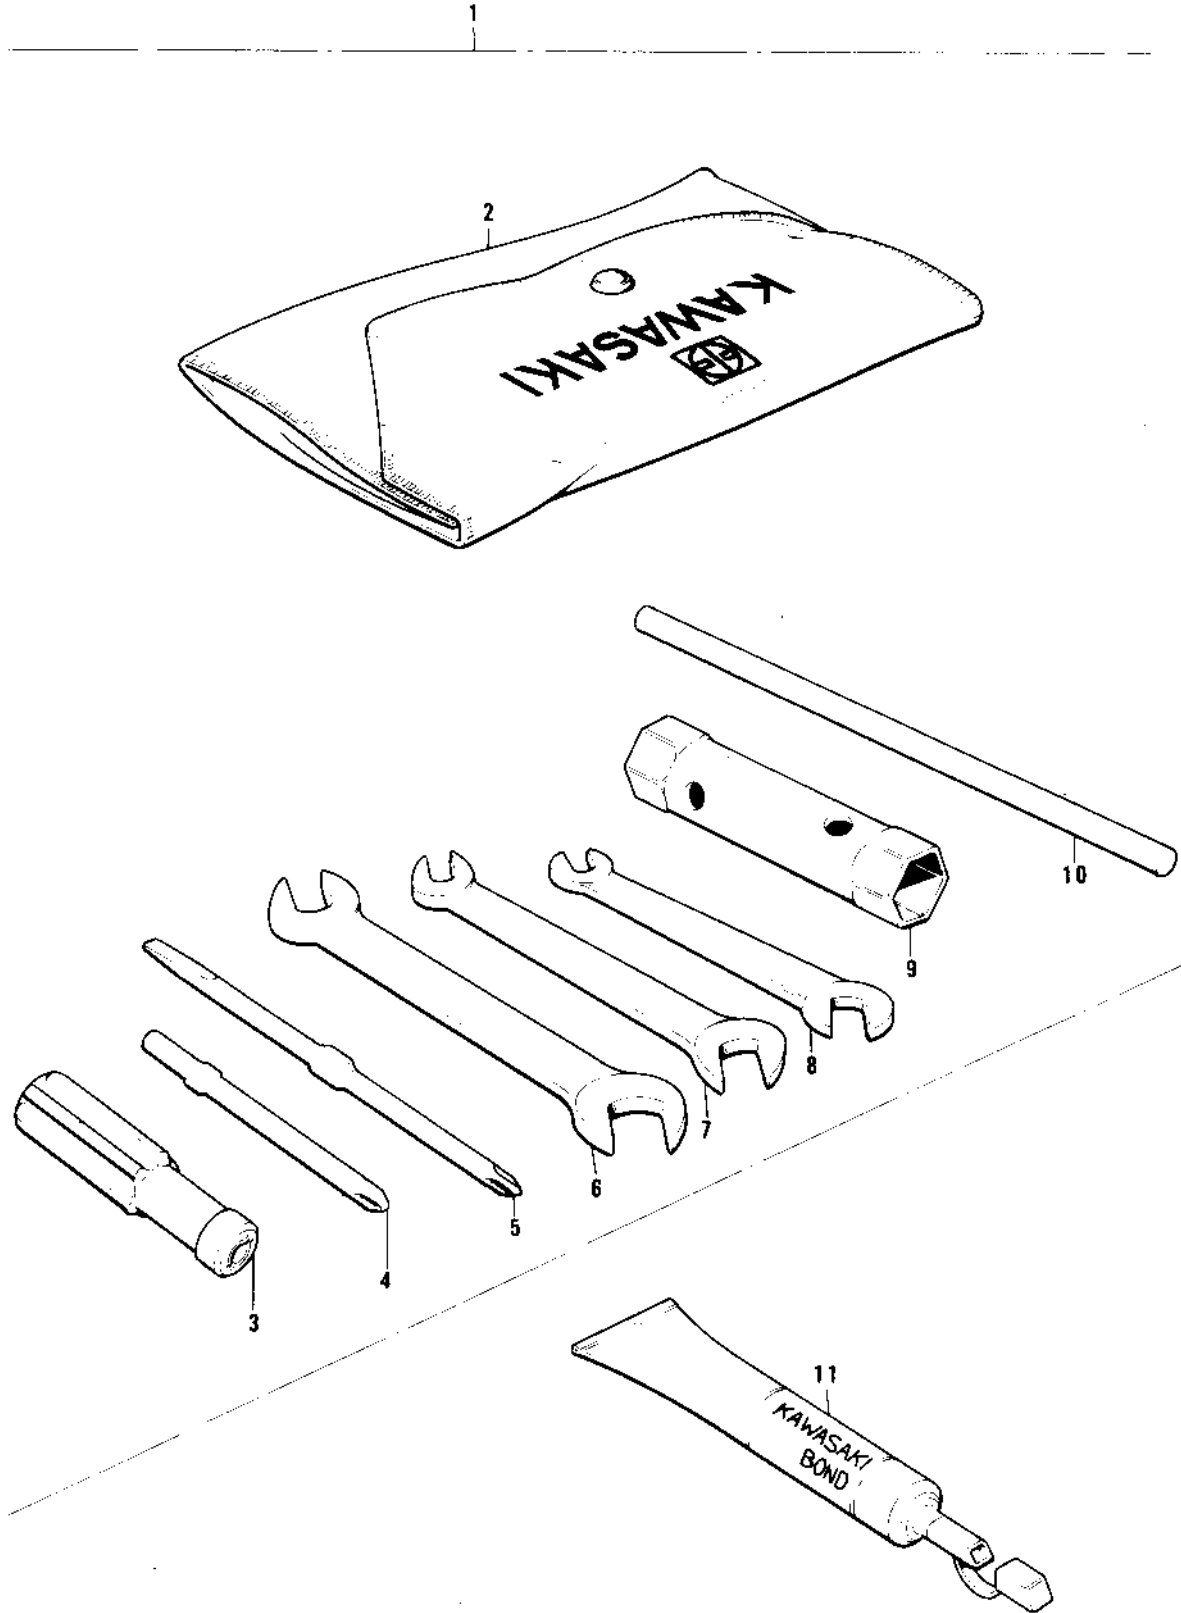

# 1972 MT1A PARTS DIAGRAM

OWNER TOOLS ('76-'80)

### OWNER TOOLS ('76-'80)

ITEM NAME	PART NUMBER	QUANTITY
*** N.L.A.*** (Canada) (Ref # 1)	56007-035	1
*** N.L.A.*** (Canada) (Ref # 1)	56007-1003	1
BAG,TOOL (Ref # 2)	56008-008	1
BAG,TOOL (Ref # 2)	56008-1007	1
92106-1001 (Canada) (Ref # 3)	92106-002	1
SCREW DRIVER #3 PHLIP (Ref # 4)	92107-005	1
TOOL-DRIVER (Ref # 5)	92107-1052	1
TOOL-WRENCH,OPEN END, (Ref # 6)	92110-1153	1
WRENCH,OPEN END,12X13 (Ref # 7)	92126-002	1
WRENCH,OPEN,8X10 (Ref # 8)	92126-001	1
WRENCH,BOX,17X21 (Ref # 9)	92110-012	1
BAR,SPARK PLUG WRENCH (Ref # 10)	92111-005	1
LIQUID GASKET (Ref # 11)	92104-002	10