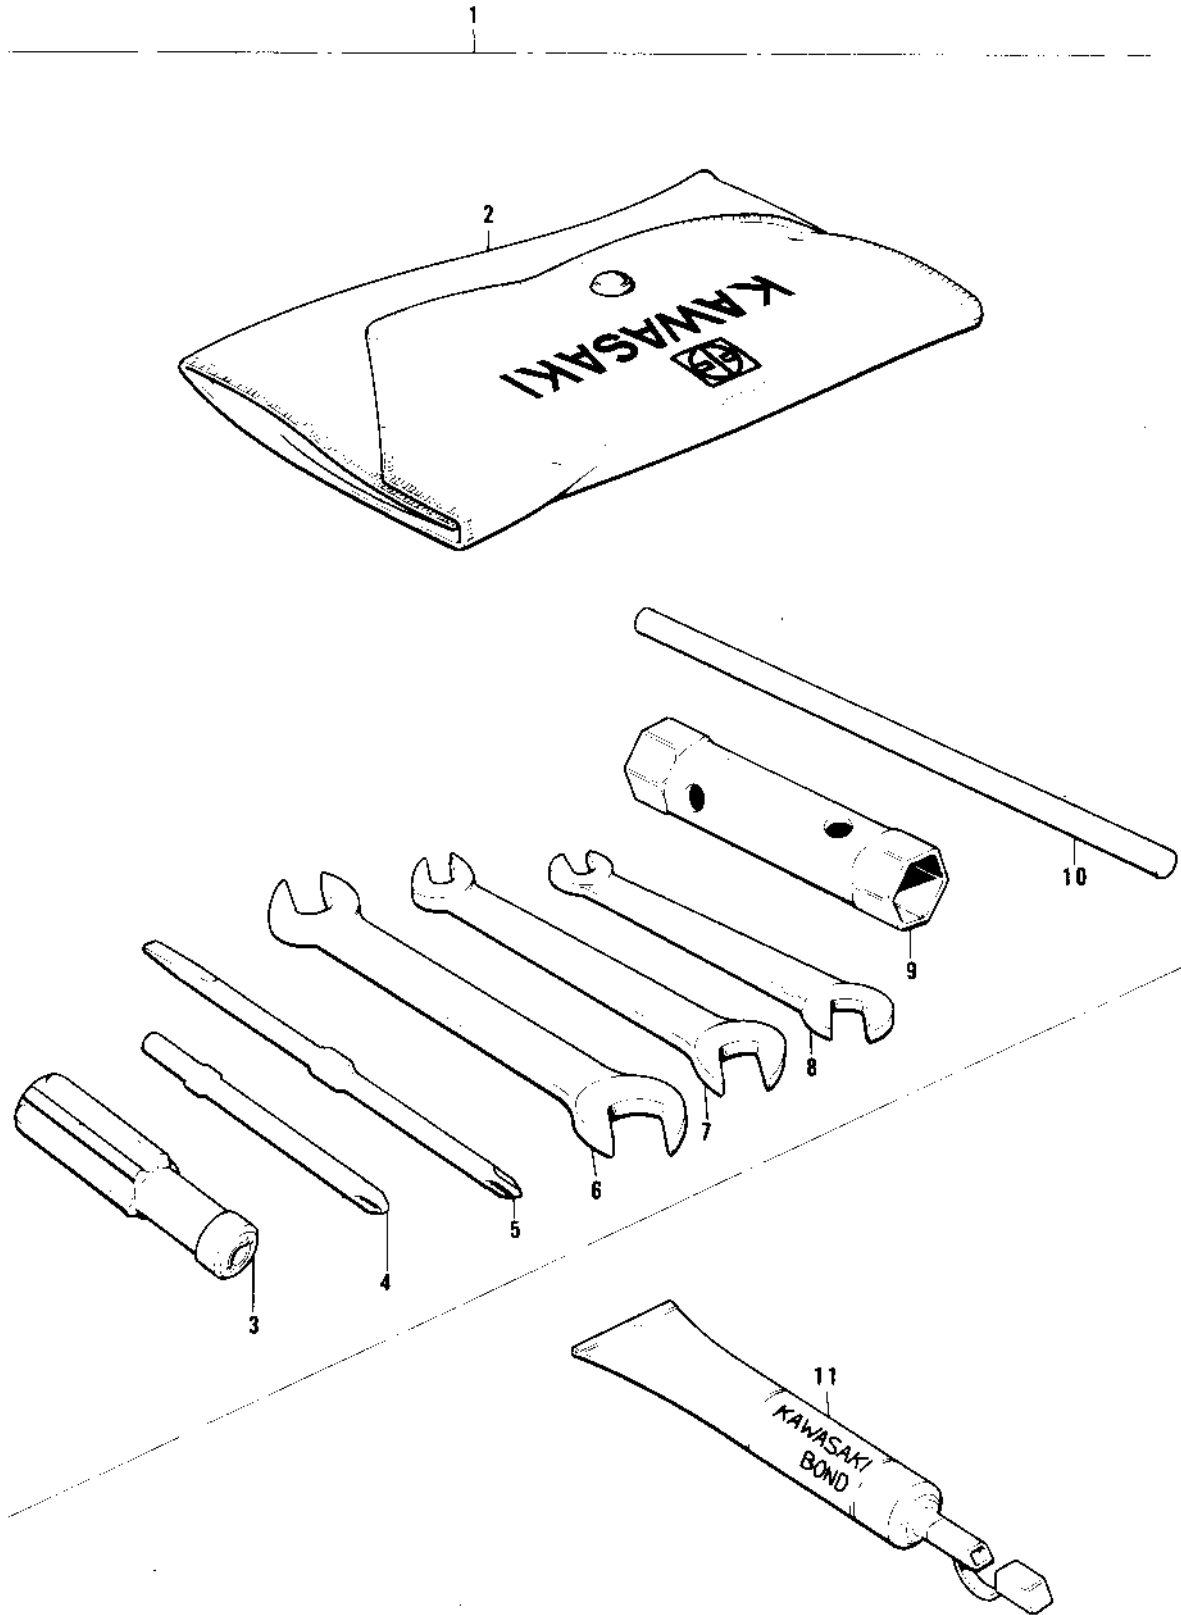

1974 MT1B PARTS DIAGRAM

OWNER TOOLS ('76-'80)

1974 MT1B PARTS LIST

OWNER TOOLS ('76-'80)

ITEM NAME	PART NUMBER	QUANTITY
*** N.L.A.*** (Canada) (Ref # 1)	56007-035	
*** N.L.A.*** (Canada) (Ref # 1)	56007-1003	
BAG,TOOL (Ref # 2)	56008-008	
BAG,TOOL (Ref # 2)	56008-1007	
92106-1001 (Canada) (Ref # 3)	92106-002	
SCREW DRIVER #3 PHLIP (Ref # 4)	92107-005	
TOOL-DRIVER (Ref # 5)	92107-1052	
TOOL-WRENCH,OPEN END, (Ref # 6)	92110-1153	
WRENCH,OPEN END,12X13 (Ref # 7)	92126-002	
WRENCH,OPEN,8X10 (Ref # 8)	92126-001	
WRENCH,BOX,17X21 (Ref # 9)	92110-012	
BAR,SPARK PLUG WRENCH (Ref # 10)	92111-005	
LIQUID GASKET (Ref # 11)	92104-002	