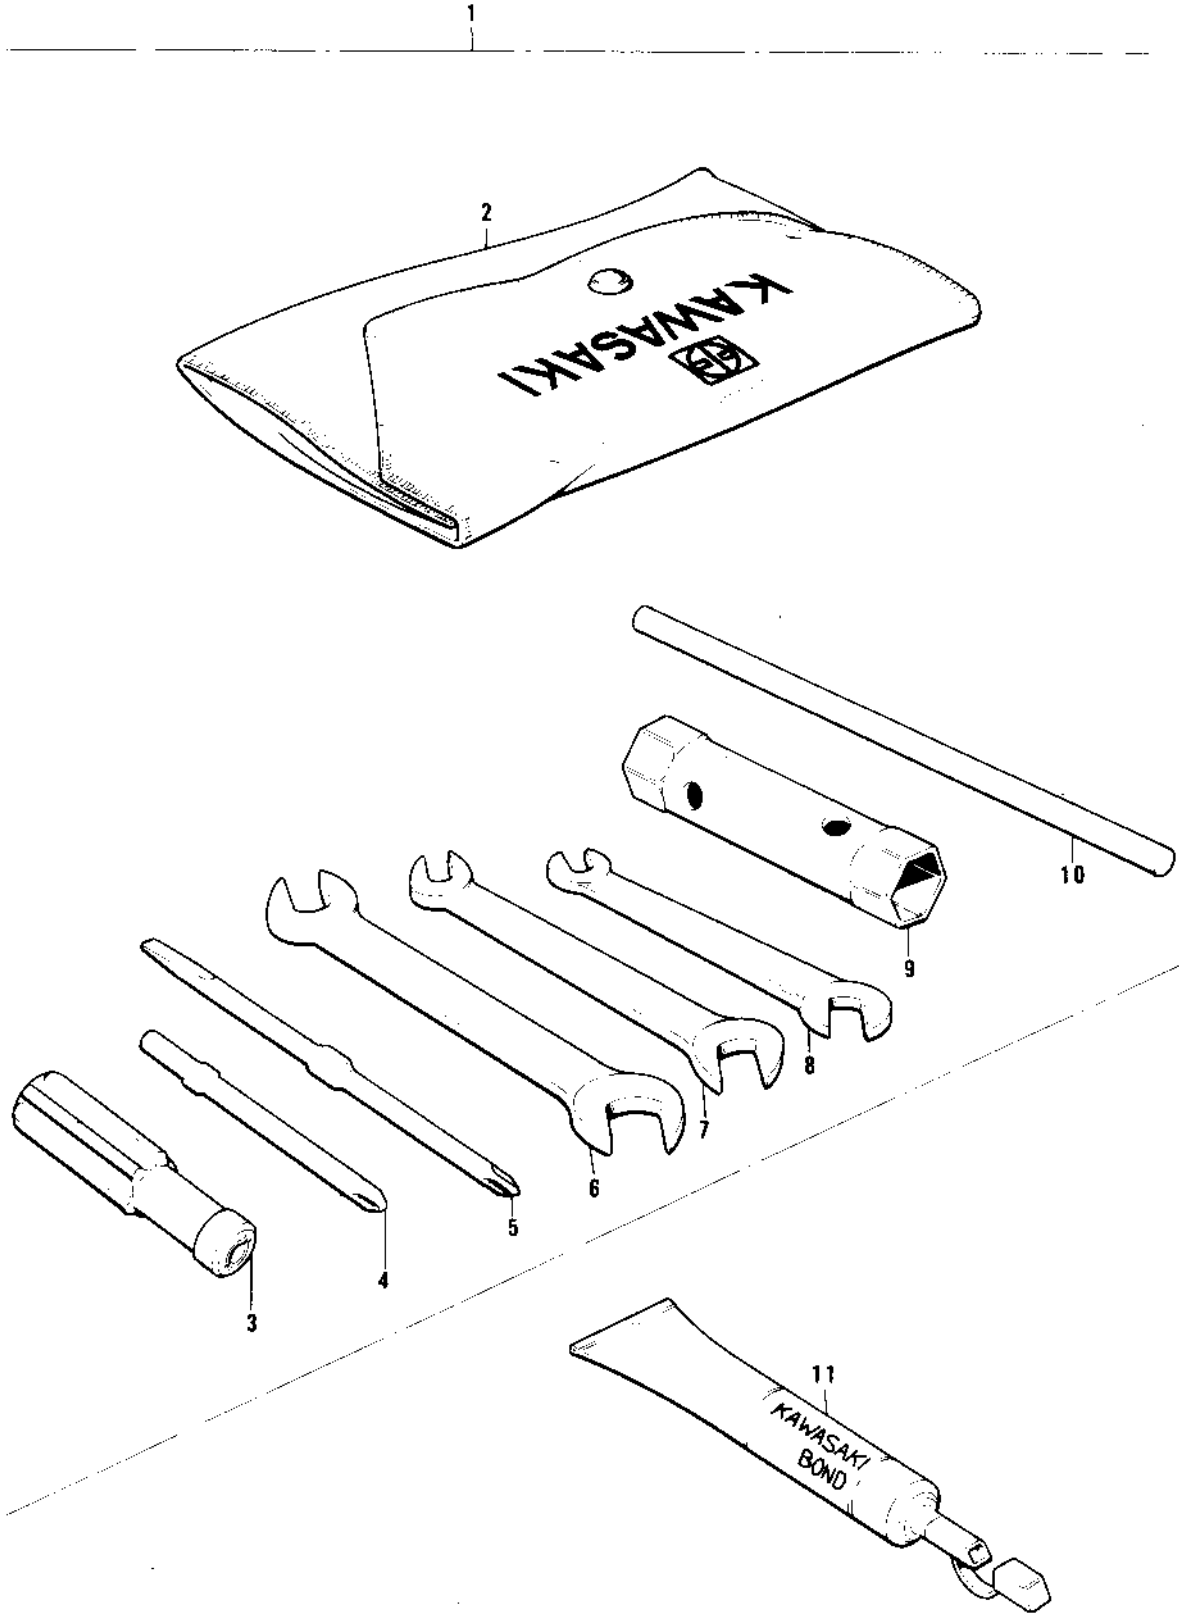

# 1975 MT1C PARTS DIAGRAM

OWNER TOOLS ('76-'80)

## 1975 MT1C PARTS LIST

### OWNER TOOLS ('76-'80)

| ITEM NAME                        | PART NUMBER | QUANTITY |
|----------------------------------|-------------|----------|
| *** N.L.A.*** (Canada) (Ref # 1) | 56007-035   |          |
| *** N.L.A.*** (Canada) (Ref # 1) | 56007-1003  |          |
| BAG,TOOL (Ref # 2)               | 56008-008   |          |
| BAG,TOOL (Ref # 2)               | 56008-1007  |          |
| 92106-1001 (Canada) (Ref # 3)    | 92106-002   |          |
| SCREW DRIVER #3 PHLIP (Ref # 4)  | 92107-005   |          |
| TOOL-DRIVER (Ref # 5)            | 92107-1052  |          |
| TOOL-WRENCH,OPEN END, (Ref # 6)  | 92110-1153  |          |
| WRENCH,OPEN END,12X13 (Ref # 7)  | 92126-002   |          |
| WRENCH,OPEN,8X10 (Ref # 8)       | 92126-001   |          |
| WRENCH,BOX,17X21 (Ref # 9)       | 92110-012   |          |
| BAR,SPARK PLUG WRENCH (Ref # 10) | 92111-005   |          |
| LIQUID GASKET (Ref # 11)         | 92104-002   |          |