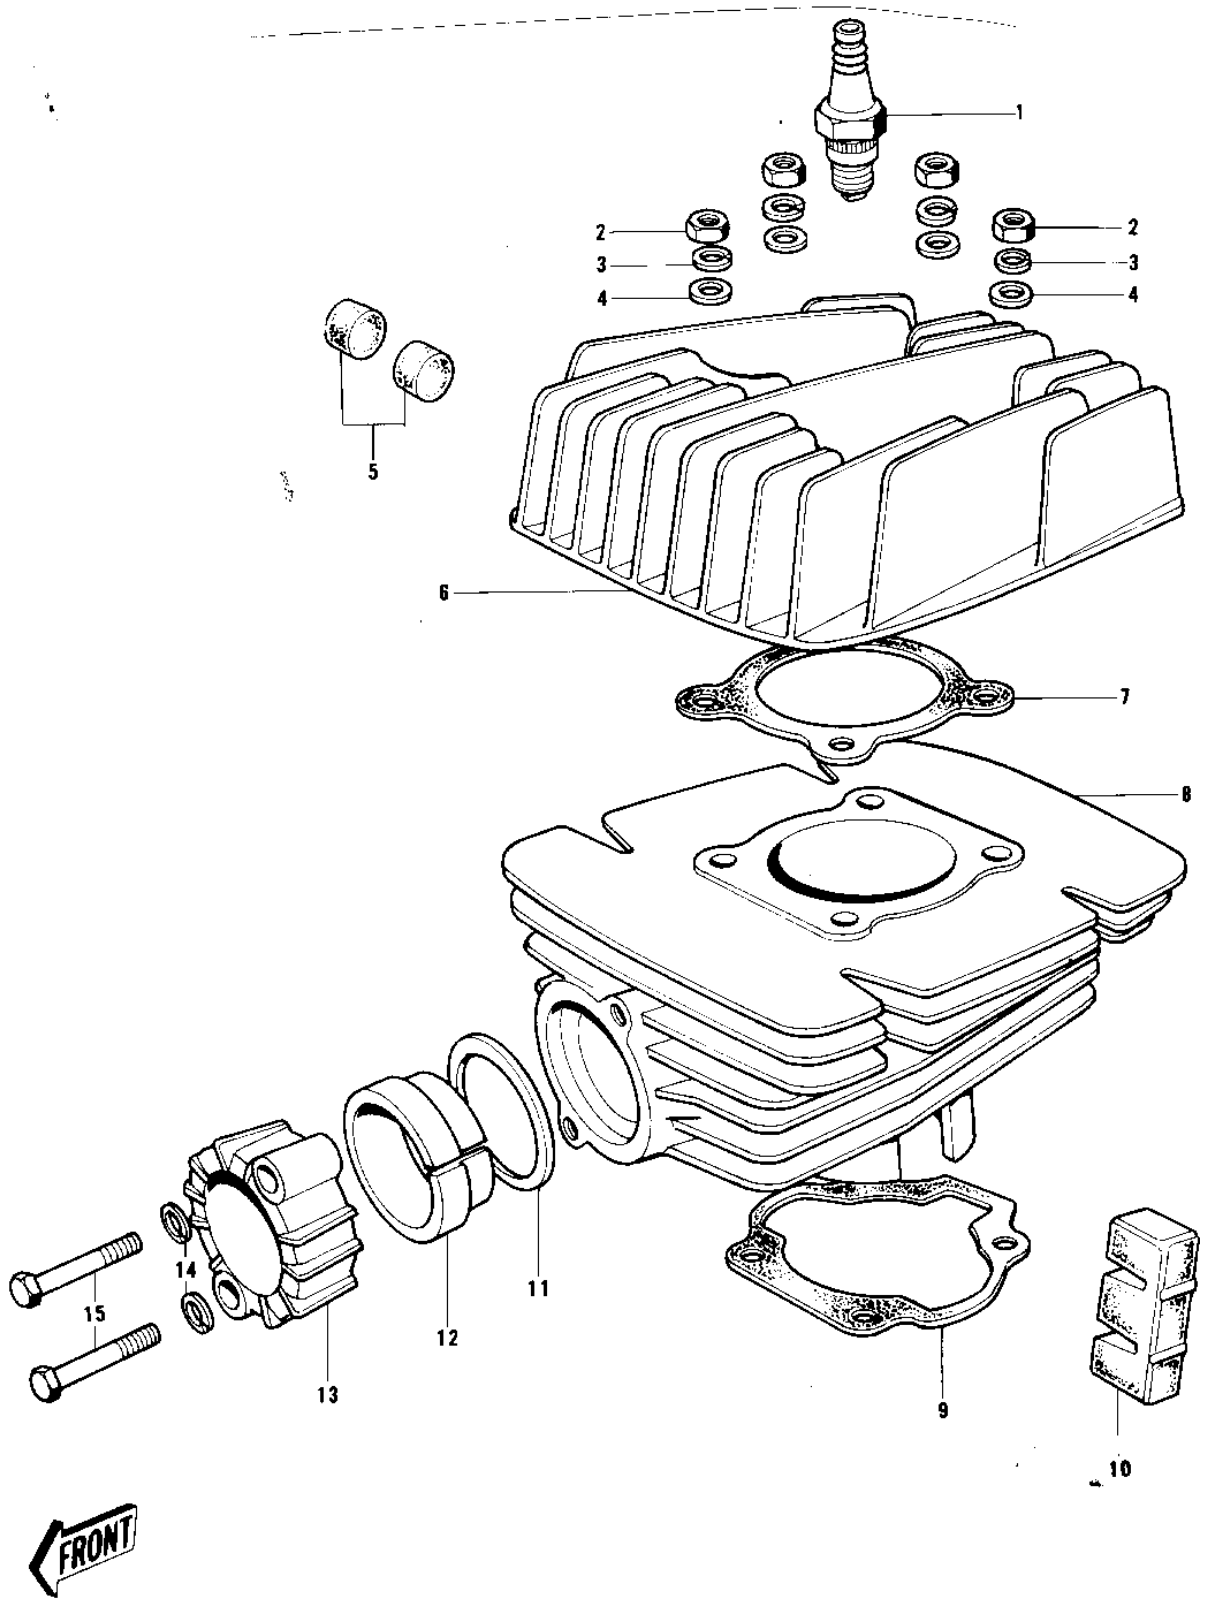

1976 KD80 PARTS DIAGRAM

CYLINDER HEAD/CYLINDER

1976 KD80 PARTS LIST

CYLINDER HEAD/CYLINDER

ITEM NAME	PART NUMBER	QUANTITY
SPARK PLUG B7HS (Ref # 1)	B7HS	
NUT,8MM (Ref # 2)	311B0800	
WASHER SPRING 8MM (Ref # 3)	461F0800	
WASHER PLAIN 8MM (Ref # 4)	411B0800	
DAMPER RUBBER-CYL HD (Ref # 5)	92075-117	
CYLINDER HEAD (Ref # 6)	11001-085	
GASKET CYLINDER HEAD (Ref # 7)	11004-015	
CYLINDER,BLACK (Ref # 8)	11005-152-10	
GASKET,CYLINDER BASE (Ref # 9)	11060-1200	
DAMPER RUBBER-CYLINDER (Ref # 10)	92075-142	
GASKET,EXHAUST PIPE H (Ref # 11)	11009-1866	
INSERT-EXHAUST HOLDER (Ref # 12)	18070-005	
HOLDER,EX PIPE,BLACK (Ref # 13)	18069-035-21	
WASHER SPRING 6MM (Ref # 14)	461F0600	
BOLT-UPSET,6X35 (Ref # 15)	112G0635	