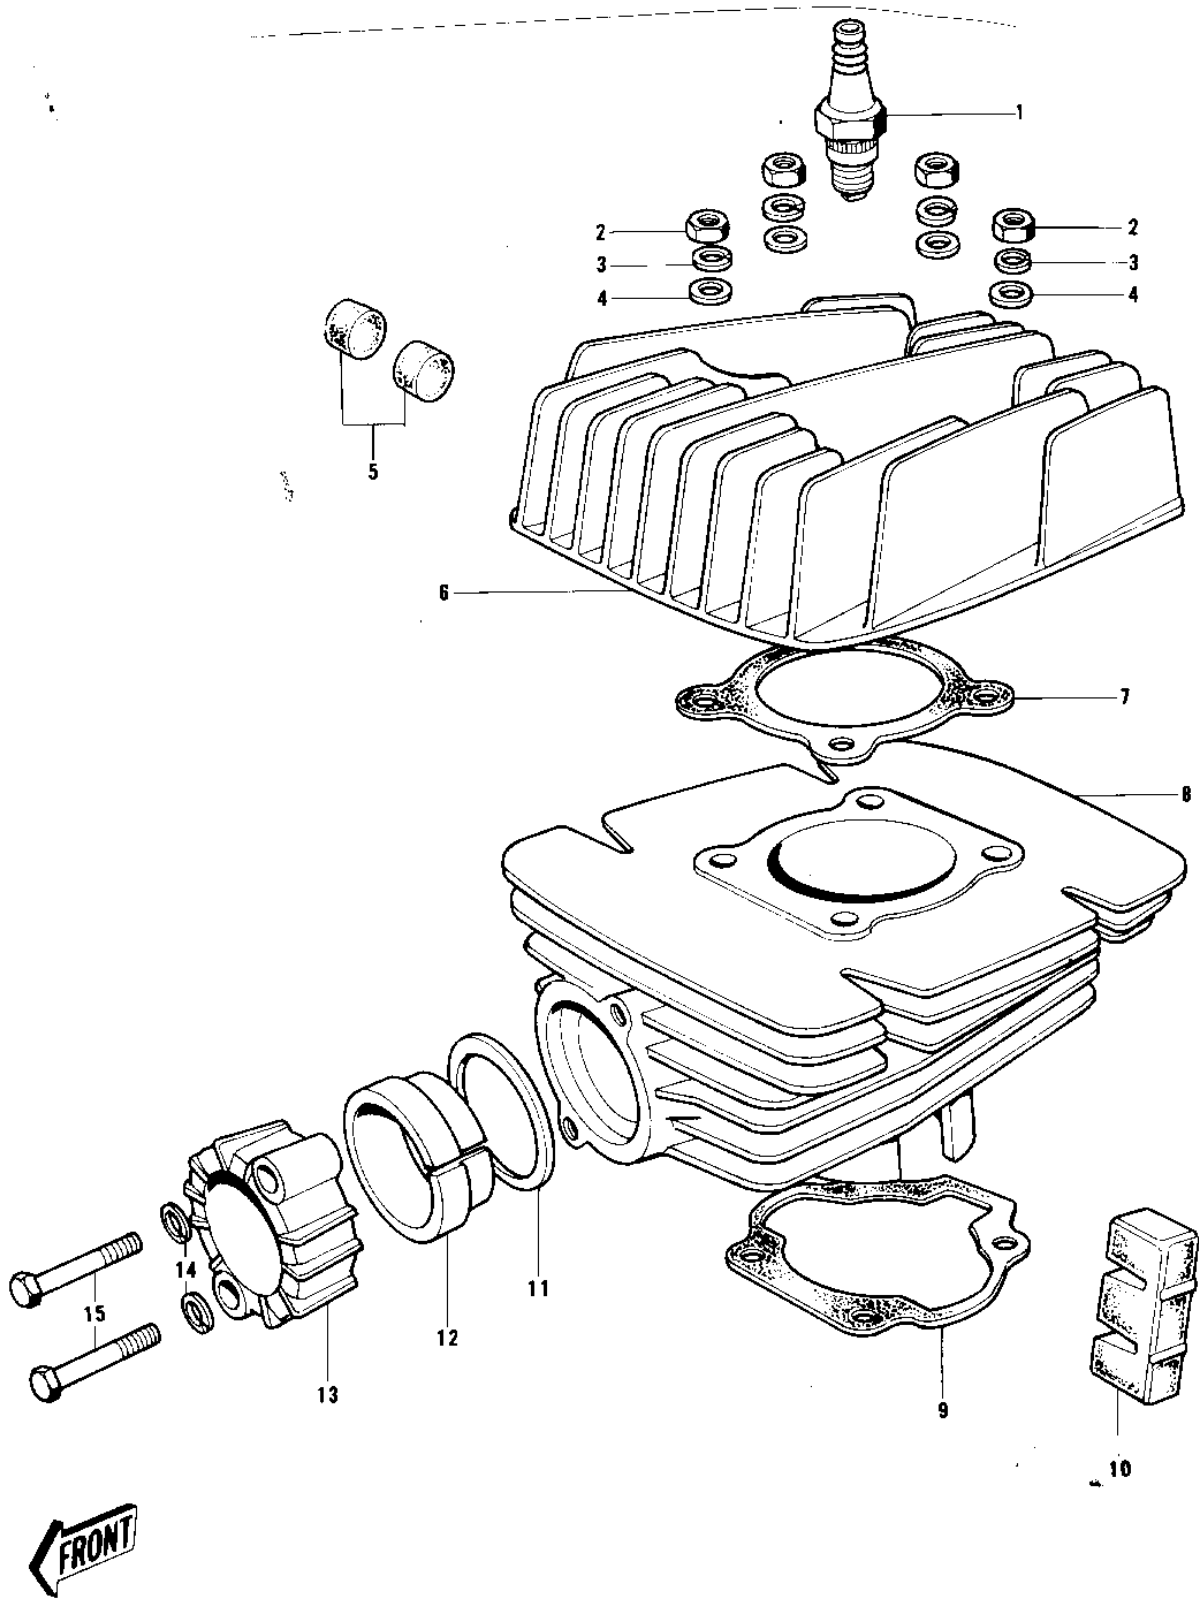

# 1976 KD80 PARTS DIAGRAM

## CYLINDER HEAD/CYLINDER

## 1976 KD80 PARTS LIST

### CYLINDER HEAD/CYLINDER

ITEM NAME	PART NUMBER	QUANTITY
SPARK PLUG B7HS (Ref # 1)	B7HS	
NUT,8MM (Ref # 2)	311B0800	
WASHER SPRING 8MM (Ref # 3)	461F0800	
WASHER PLAIN 8MM (Ref # 4)	411B0800	
DAMPER RUBBER-CYL HD (Ref # 5)	92075-117	
CYLINDER HEAD (Ref # 6)	11001-085	
GASKET CYLINDER HEAD (Ref # 7)	11004-015	
CYLINDER,BLACK (Ref # 8)	11005-152-10	
GASKET,CYLINDER BASE (Ref # 9)	11060-1200	
DAMPER RUBBER-CYLINDER (Ref # 10)	92075-142	
GASKET,EXHAUST PIPE H (Ref # 11)	11009-1866	
INSERT-EXHAUST HOLDER (Ref # 12)	18070-005	
HOLDER,EX PIPE,BLACK (Ref # 13)	18069-035-21	
WASHER SPRING 6MM (Ref # 14)	461F0600	
BOLT-UPSET,6X35 (Ref # 15)	112G0635	