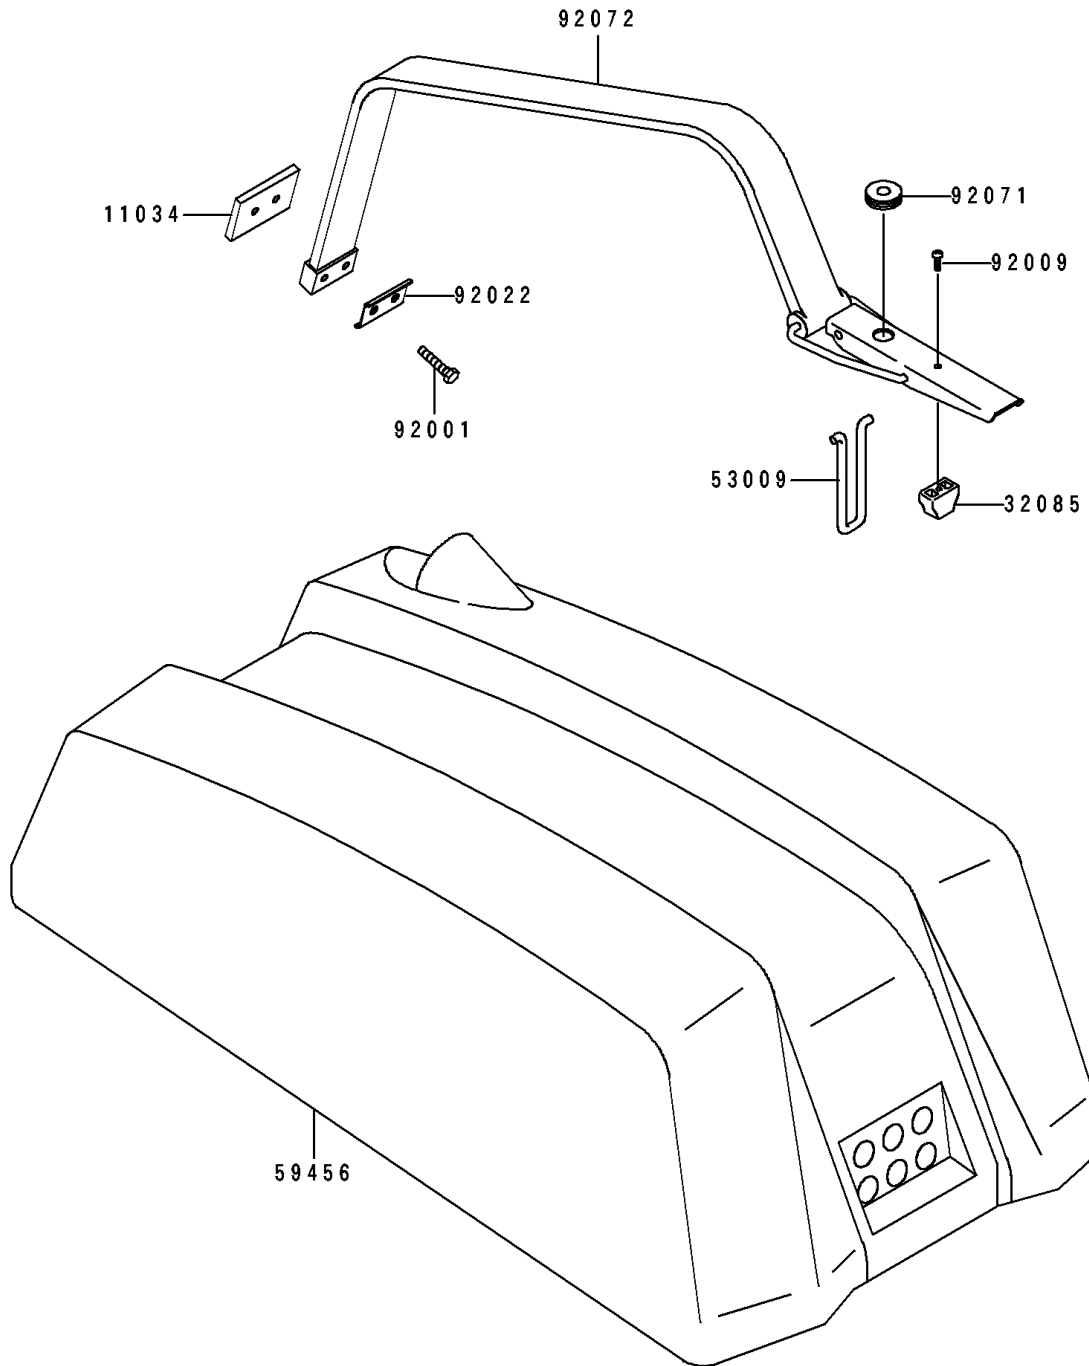

1990 550 SX PARTS DIAGRAM

Engine Hood

F3142

1990 550 SX PARTS LIST

Engine Hood

ITEM NAME	PART NUMBER	QUANTITY
BRACKET,PLATE (Ref # 11034)	59086-501	1
DETENT (Ref # 32085)	59346-503	1
HINGE (Ref # 53009)	53009-503	1
HOOD-COMP-ENGINE,JET WHITE (Ref # 59456)	59456-3719-8C	1
BOLT,6X30 (Ref # 92001)	92001-3022	2
SCREW (Ref # 92009)	92011-562	1
WASHER,BAND (Ref # 92022)	92022-509	1
GROMMET (Ref # 92071)	92071-056	1
BAND,HOOD (Ref # 92072)	92072-3746	1