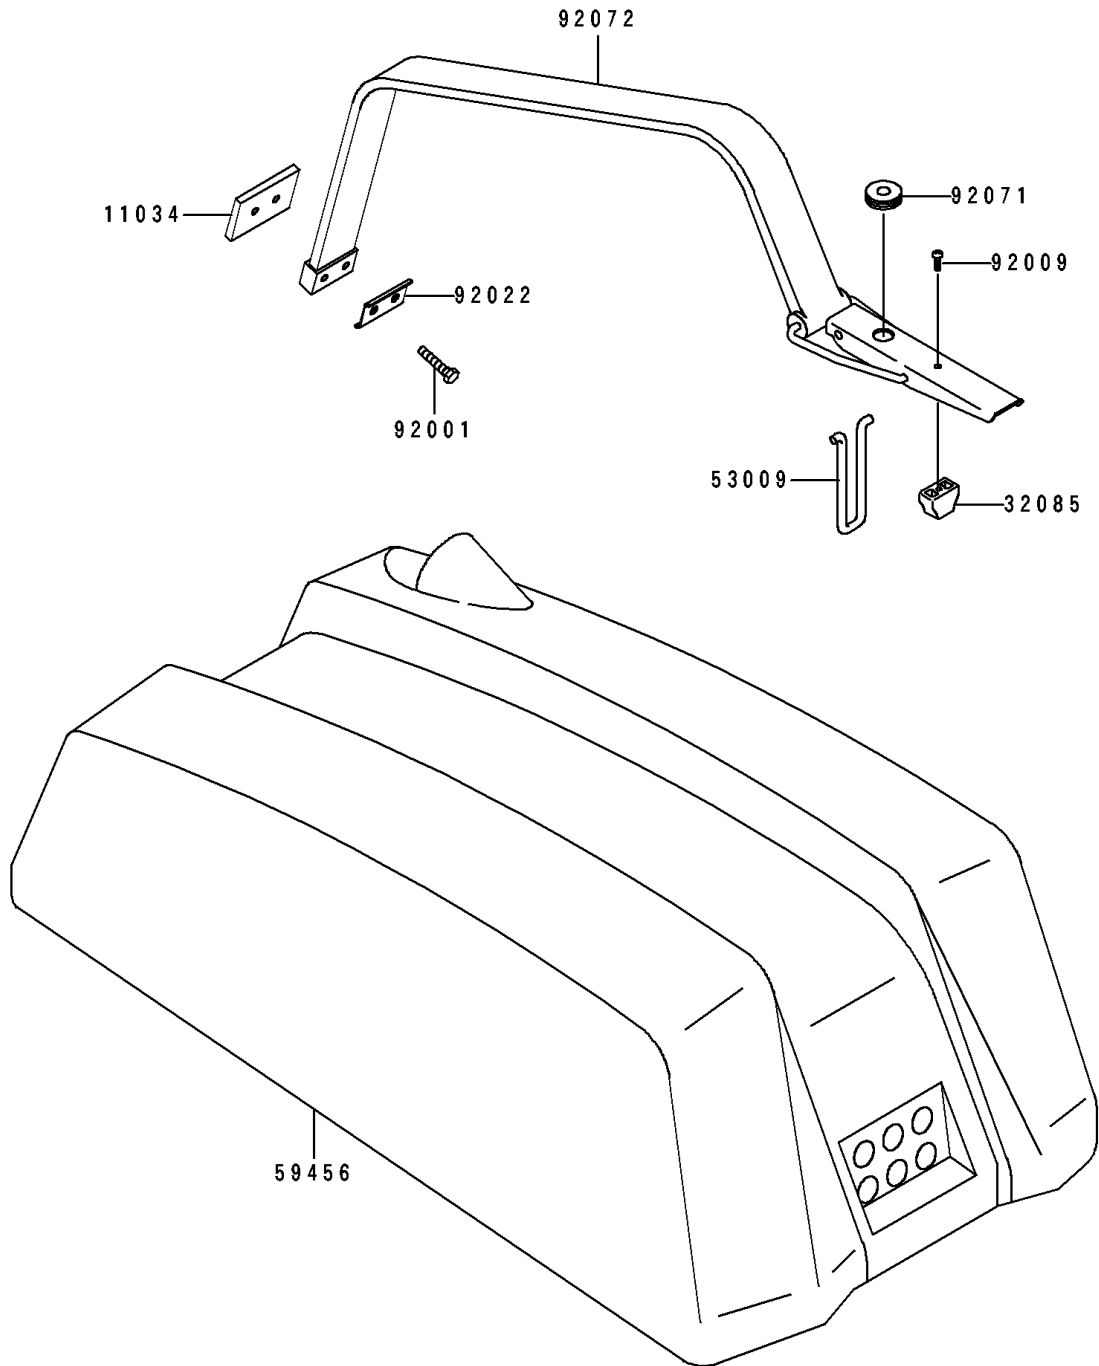

1990 550 SX PARTS DIAGRAM

Engine Hood

F 3142

1990 550 SX PARTS LIST

Engine Hood

ITEM NAME	PART NUMBER	QUANTITY
BRACKET,PLATE (Ref # 11034)	59086-501	1
DETENT (Ref # 32085)	59346-503	1
HINGE (Ref # 53009)	53009-503	1
HOOD-COMP-ENGINE,JET WHITE (Ref # 59456)	59456-3719-8C	1
BOLT,6X30 (Ref # 92001)	92001-3022	2
SCREW (Ref # 92009)	92011-562	1
WASHER,BAND (Ref # 92022)	92022-509	1
GROMMET (Ref # 92071)	92071-056	1
BAND,HOOD (Ref # 92072)	92072-3746	1