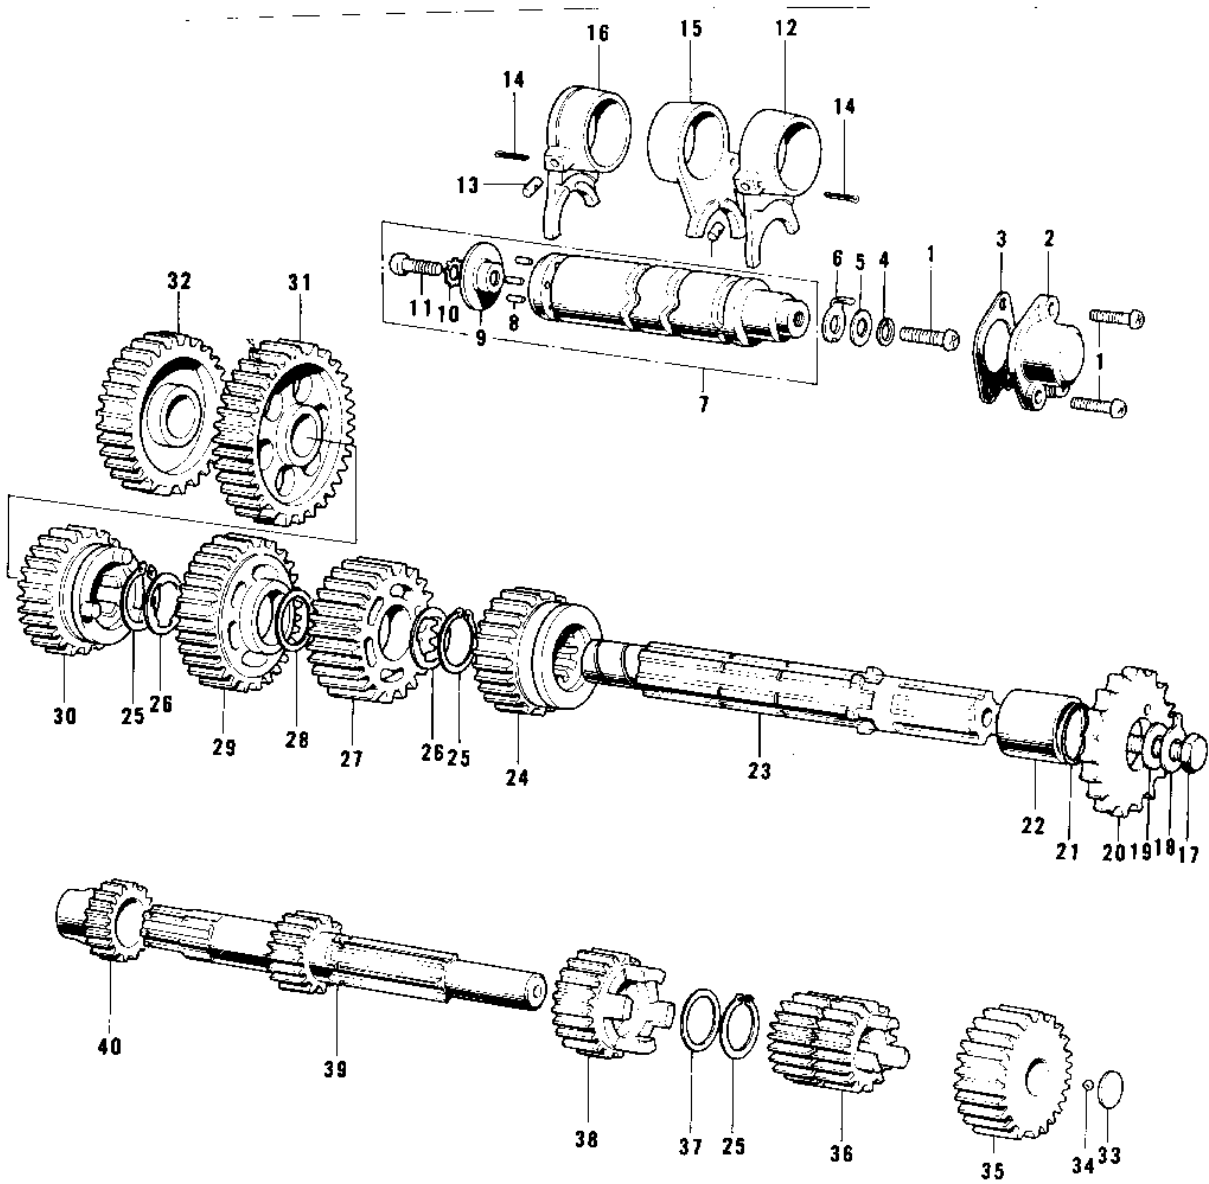

1975 KD80 PARTS DIAGRAM

TRANSMISSION/CHANGE DRUM