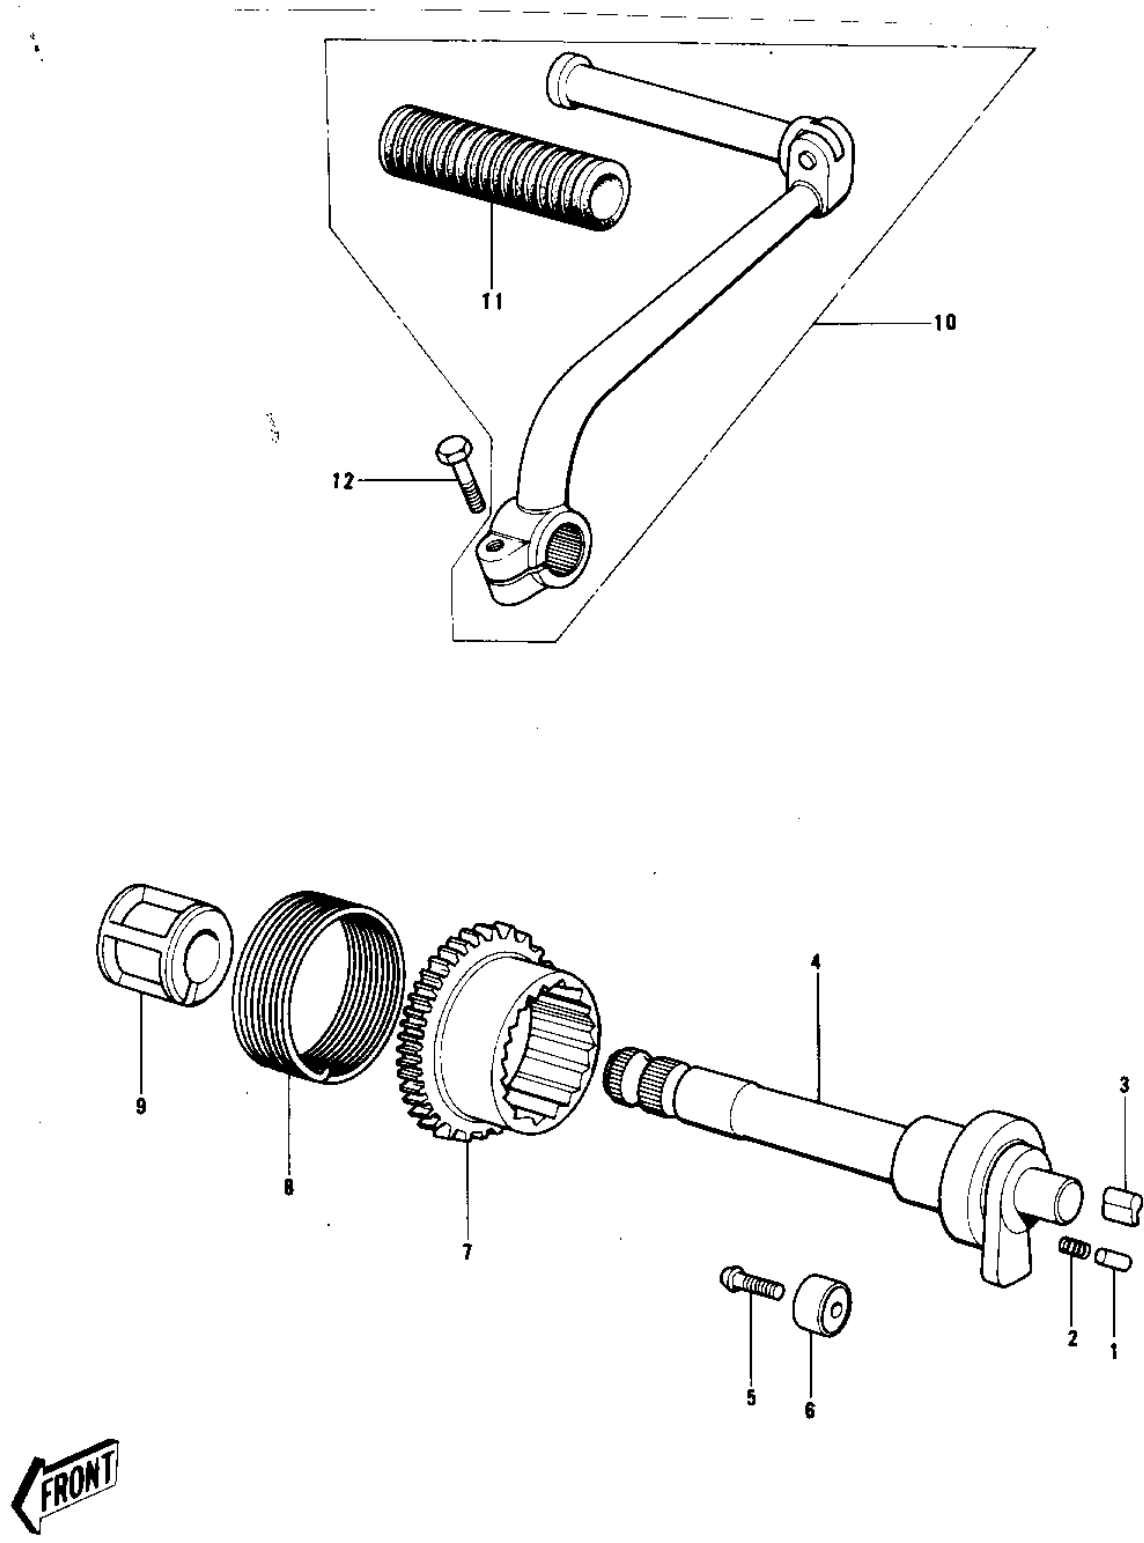

1975 KD80 PARTS DIAGRAM

KICKSTARTER MECHANISM

1975 KD80 PARTS LIST

KICKSTARTER MECHANISM

ITEM NAME	PART NUMBER	QUANTITY
P/N,KICKSTARTER PAWL (Ref # 1)	92043-013	1
SPRING KICK PAWL (Ref # 2)	92081-014	1
PAWL KICKSTARTER (Ref # 3)	13069-005	1
SHAFT-KICK (Ref # 4)	13066-1022	1
SCREW CNTSNK HD 6X20 (Ref # 5)	221B0620	1
STOPPER KICKSTARTER (Ref # 6)	13072-003	1
GEAR KICKSTARTER (Ref # 7)	13068-007	1
SPRING KICKSTARTER (Ref # 8)	92083-004	1
GUIDE KICK SPRING (Ref # 9)	13070-003	1
PEDAL, KICKSTARTER (Ref # 10)	13064-007	1
RUBBER KICK PEDAL (Ref # 11)	13063-002	1
BOLT-SMALL-UPSET 8X25 (Ref # 12)	115G0825	1