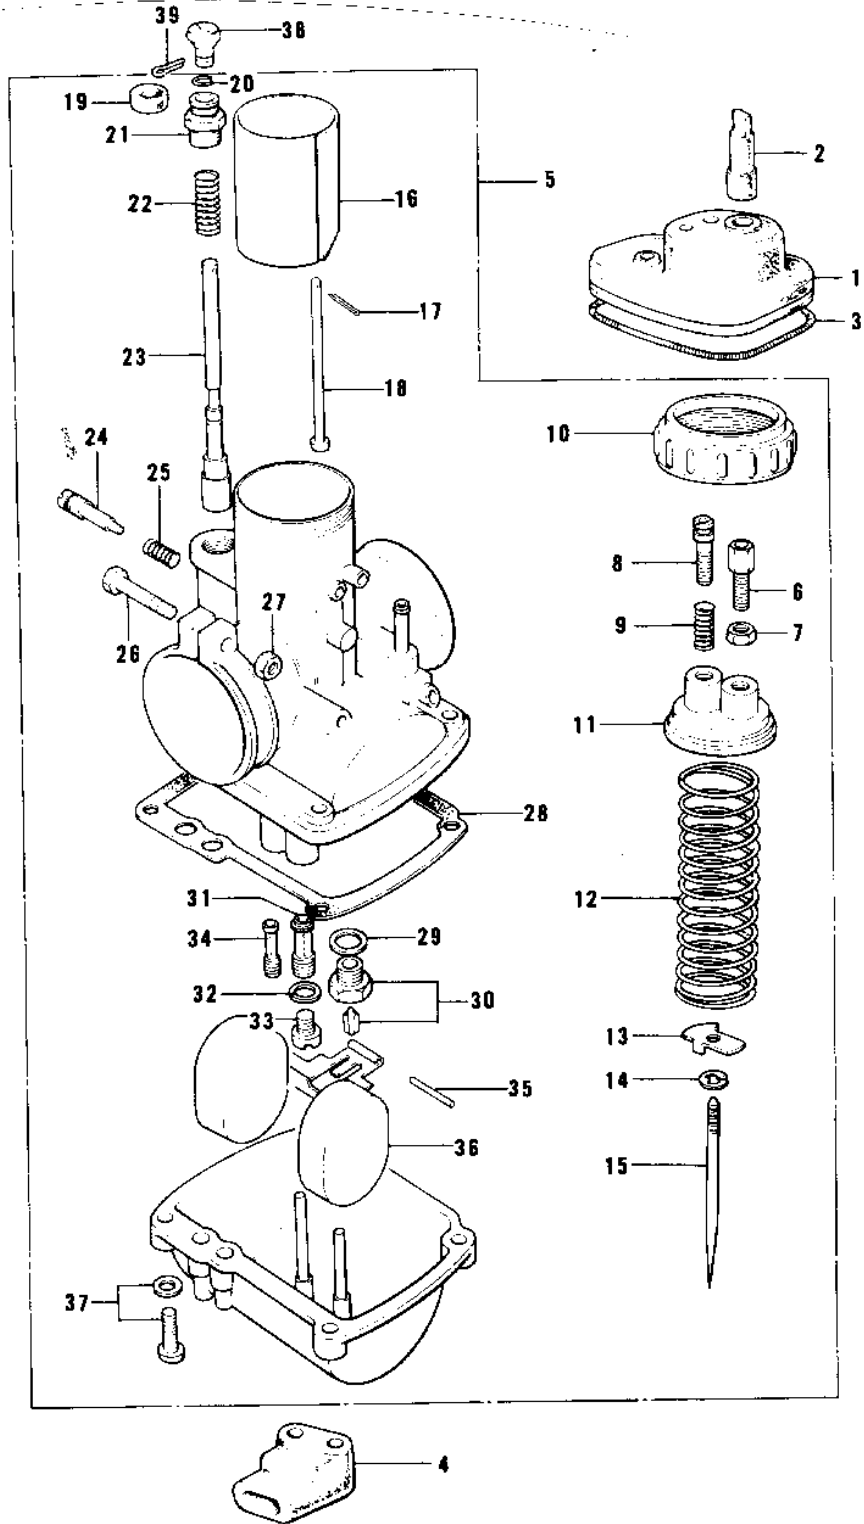

# 1976 KD80 PARTS DIAGRAM

CARBURETOR

**FRONT**

## 1976 KD80 PARTS LIST

### CARBURETOR

ITEM NAME	PART NUMBER	QUANTITY
CAP,CARBURETOR (Ref # 1)	14038-035	
PLUG,CARBURETOR CAP (Ref # 2)	16147-001	
SPRING COIL (Ref # 3)	92081-047	
GROMMET,OVER FLOW (Ref # 4)	16136-007	
CARBURETOR ASSY (Ref # 5)	16001-251	
CABLE ADJUSTER (Ref # 6)	16002-002	
NUT CABLE ADJUST LOCK (Ref # 7)	16003-004	
SCREW,THROTTLE STOP (Ref # 8)	16021-002	
SPRING THR STOP SCREW (Ref # 9)	16022-005	
CAP MIXING CHAMBER (Ref # 10)	16004-010	
TOP MIXING CHAMBER (Ref # 11)	16005-005	
SPRING THROTTLE VALVE (Ref # 12)	16006-013	
SPRING SEAT,THRTL TL (Ref # 13)	16007-020	
CIRCLIP (Ref # 14)	16008-010	
JET NEEDLE 4EJ7 (Ref # 15)	16009-059	
VALVE,THROTTLE CA2.0 (Ref # 16)	16025-057	
PIN COTTER 1.2X10 (Ref # 17)	550D1210	
ROD,THROTTLE VLV STP (Ref # 18)	16024-012	
CAP,STARTER PLUNGER (Ref # 19)	16036-012	
CIRCLIP (Ref # 20)	92037-1077	
CAP,STARTER PLUNGER (Ref # 21)	16012-021	
SPRING,STARTER PLUNGR (Ref # 22)	16013-010	
PLUNGER,STARTER (Ref # 23)	16016-012	
SCREW PILOT AIR ADJST (Ref # 24)	16014-002	
SPRING-THR STOP SCREW (Ref # 25)	16022-007	
SCREW CLAMP (Ref # 26)	16010-004	
NUT 6MM (Ref # 27)	311B0600	
GASKET,FLOAT CHAMBER (Ref # 28)	16019-021	
WASHER VALVE SEAT (Ref # 29)	16029-002	

## CARBURETOR

ITEM NAME	PART NUMBER	QUANTITY
FLOAT VALVE ASSY (Ref # 30)	16030-001	
NEEDLE JET 0-6 (Ref # 31)	16017-089	
WASHER MAIN JET (Ref # 32)	16034-001	
MAIN JET, #A80 (Ref # 33)	92063-1030	
MAIN JET NO 75R (Ref # 33)	92063-109	
MAIN JET,#77.5R (Ref # 33)	92063-1032	
MAIN JET NO 82.5R (Ref # 33)	92063-124	
MAIN JET NO 85R (Ref # 33)	92063-093	
PILOT JET #17.5 ISO (Ref # 34)	92064-020	
FLOAT PIN (Ref # 35)	16032-003	
FLOAT (Ref # 36)	16031-015	
SCREW-FLOAT CHAMBER (Ref # 37)	16033-012	
KNOB,CARBURETOR (Ref # 38)	92077-022	
PIN COTTER 1.6X15 (Ref # 39)	550D1615	