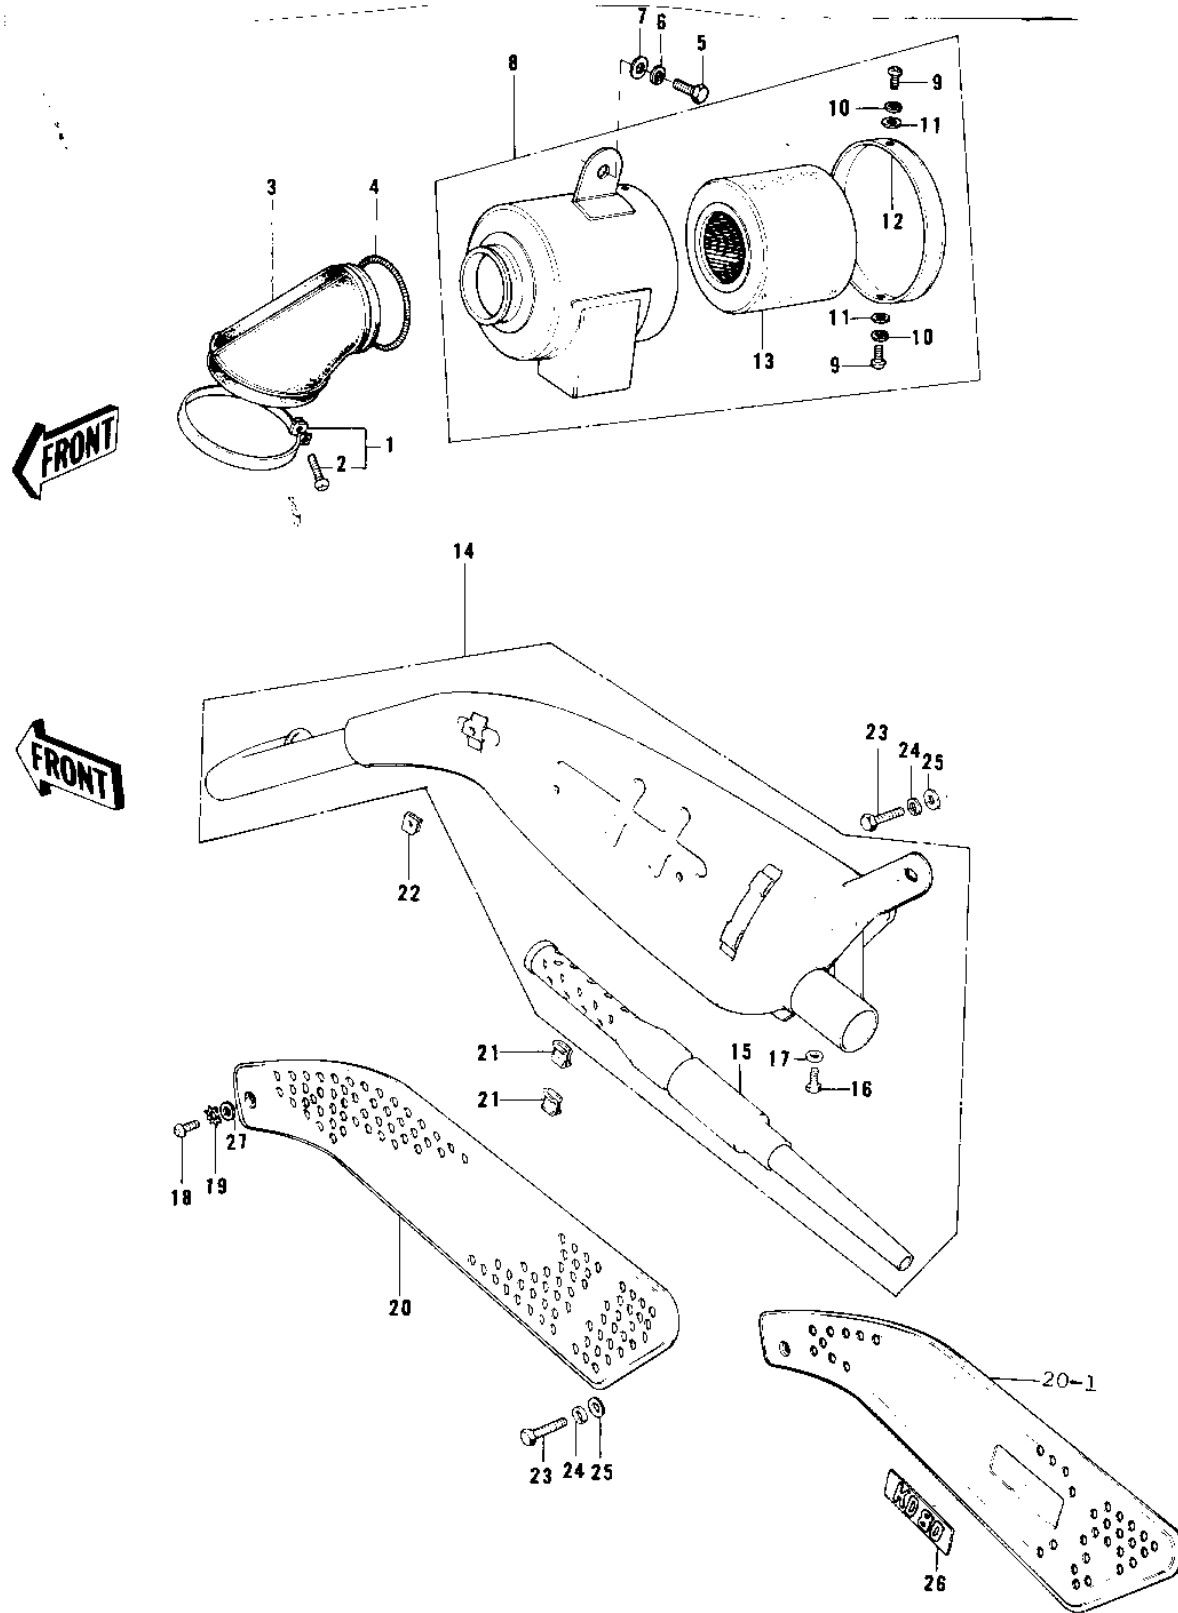

# 1976 KD80 PARTS DIAGRAM

# 1976 KD80 PARTS LIST

## AIR CLEANER/MUFFLER

ITEM NAME	PART NUMBER	QUANTITY
CLAMP-AIR CLEANER (Ref # 1)	92037-068	
SCREW PAN HEAD 6X35 (Ref # 2)	220B0635	
CONNECTOR,AIR CLEANER (Ref # 3)	11026-009	
SPRING COIL (Ref # 4)	92081-047	
SCREW PAN HEAD 6X12 (Ref # 5)	220B0612	
WASHER SPRING 6MM (Ref # 6)	461F0600	
WASHER PLAIN 6MM (Ref # 7)	411B0600	
AIR CLEANER ASY,BLACK (Ref # 8)	11010-068-10	
SCREW PAN HEAD 5X8 (Ref # 9)	220B0508	
WASHER SPRING 5MM (Ref # 10)	461F0500	
WASHER PLAIN 5MM (Ref # 11)	411B0500	
CAP,AIR CLEANER (Ref # 12)	11012-041	
ELEMENT,AIR,CLNR (Ref # 13)	11013-044	
MUFFLER ASSY,F.BLACK (Ref # 14)	18001-167-21	
BAFFLE TUBE (Ref # 15)	18033-096	
BOLT,6X10 (Ref # 16)	112G0610	
WASHER PLAIN 6MM (Ref # 17)	410B0600	
SCREW PAN HEAD 6X12 (Ref # 18)	220E0612	
WASHER LOCK 6MM (Ref # 19)	463H0600	
COVER,MUFFLER (Ref # 20)	18064-018	
COVER,MUFFLER (Ref # 20-1)	18064-018	
INSULATOR (Ref # 21)	18065-007	
INSULATOR-HEAT (Ref # 22)	18065-009	
BOLT-SMALL-UPSET,8X16 (Ref # 23)	115G0816	
WASHER SPRING 8MM (Ref # 24)	461F0800	
WASHER PLAIN 8MM (Ref # 25)	411B0800	
EMBLEM,SIDE COVER (Ref # 26)	56018-217	
WASHER-PLAIN (Ref # 27)	92022-183	