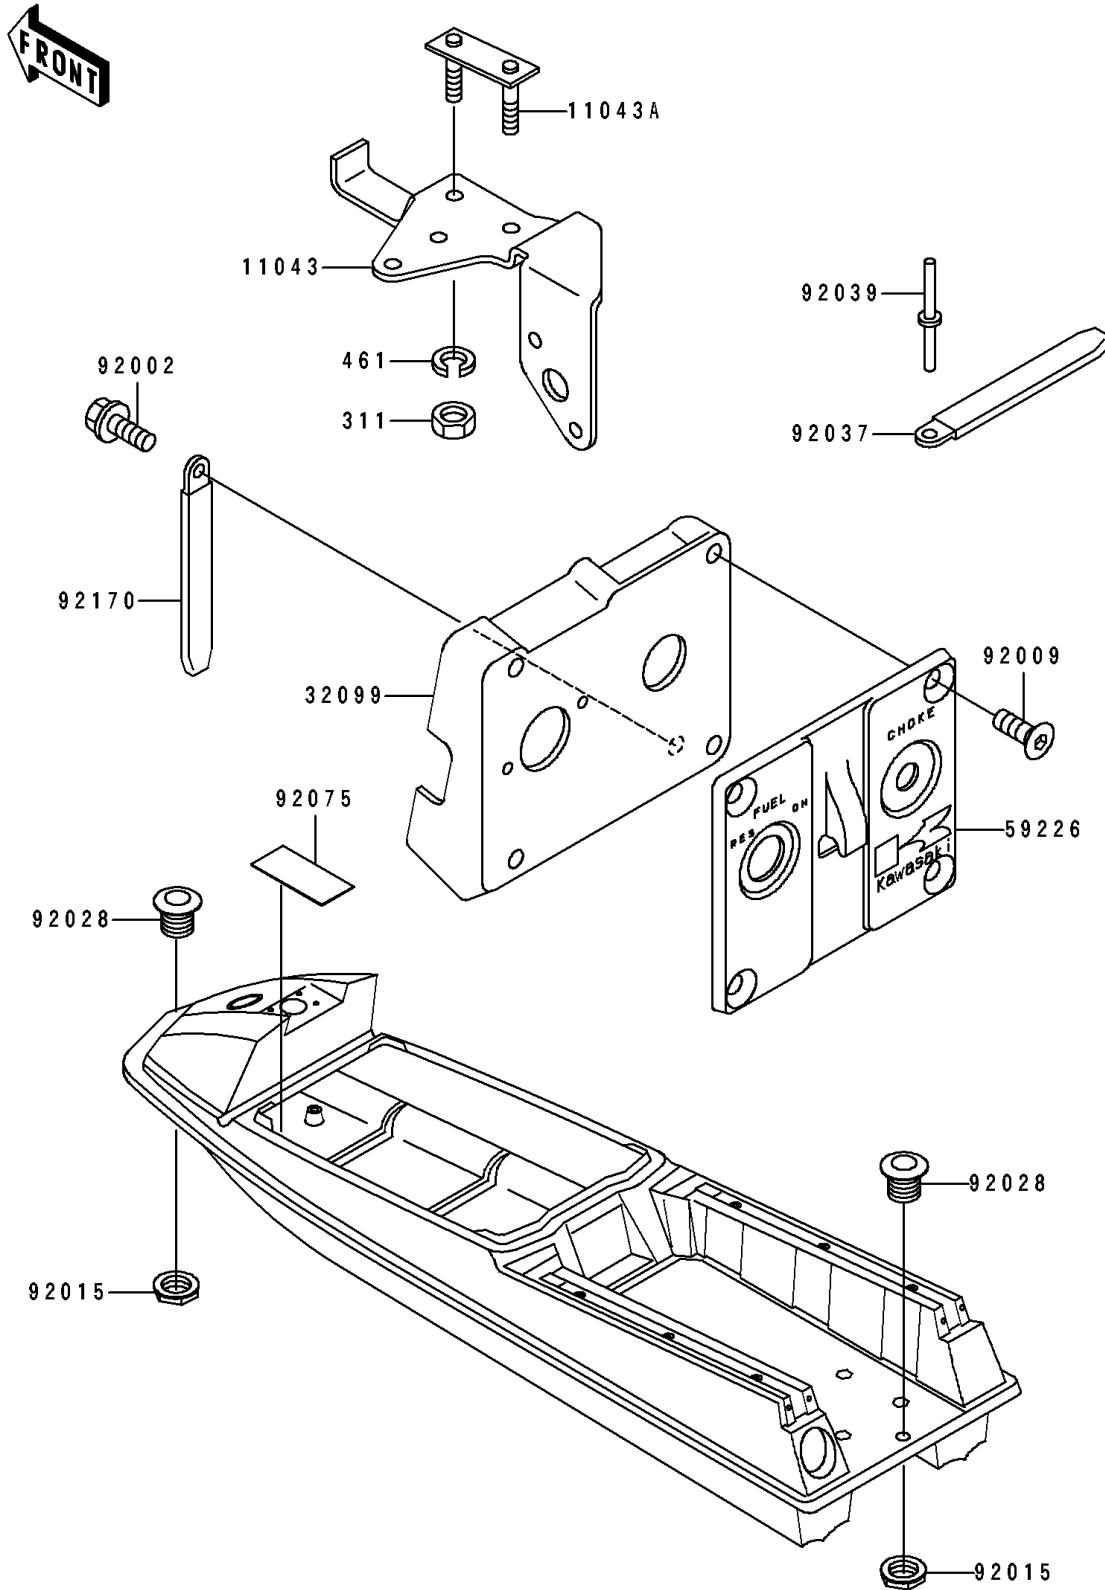

1990 550 SX PARTS DIAGRAM

Hull Fitting

F3143

1990 550 SX PARTS LIST

Hull Fitting

ITEM NAME	PART NUMBER	QUANTITY
BRACKET,FUEL FILTER (Ref # 11043)	11034-3013	1
BRACKET (Ref # 11043A)	11034-3701	1
CASE,FUEL TAP (Ref # 32099)	32099-3735	1
PANEL-CONTROL (Ref # 59226)	59226-3702	1
BOLT,6X12 (Ref # 92002)	92002-3763	1
SCREW-COUNTERSUNK,8X22 (Ref # 92009)	92009-3004	4
NUT (Ref # 92015)	92015-3779	2
BUSHING (Ref # 92028)	92028-3734	2
CLAMP,L=150 (Ref # 92037)	92037-3741	4
RIVET (Ref # 92039)	92039-3702	4
DAMPER,MUFFLER (Ref # 92075)	92075-522	2
CLAMP (Ref # 92170)	92170-3705	1
NUT-HEX,6MM (Ref # 311)	311R0600	2
WASHER-SPRING,6MM (Ref # 461)	461S0600	2