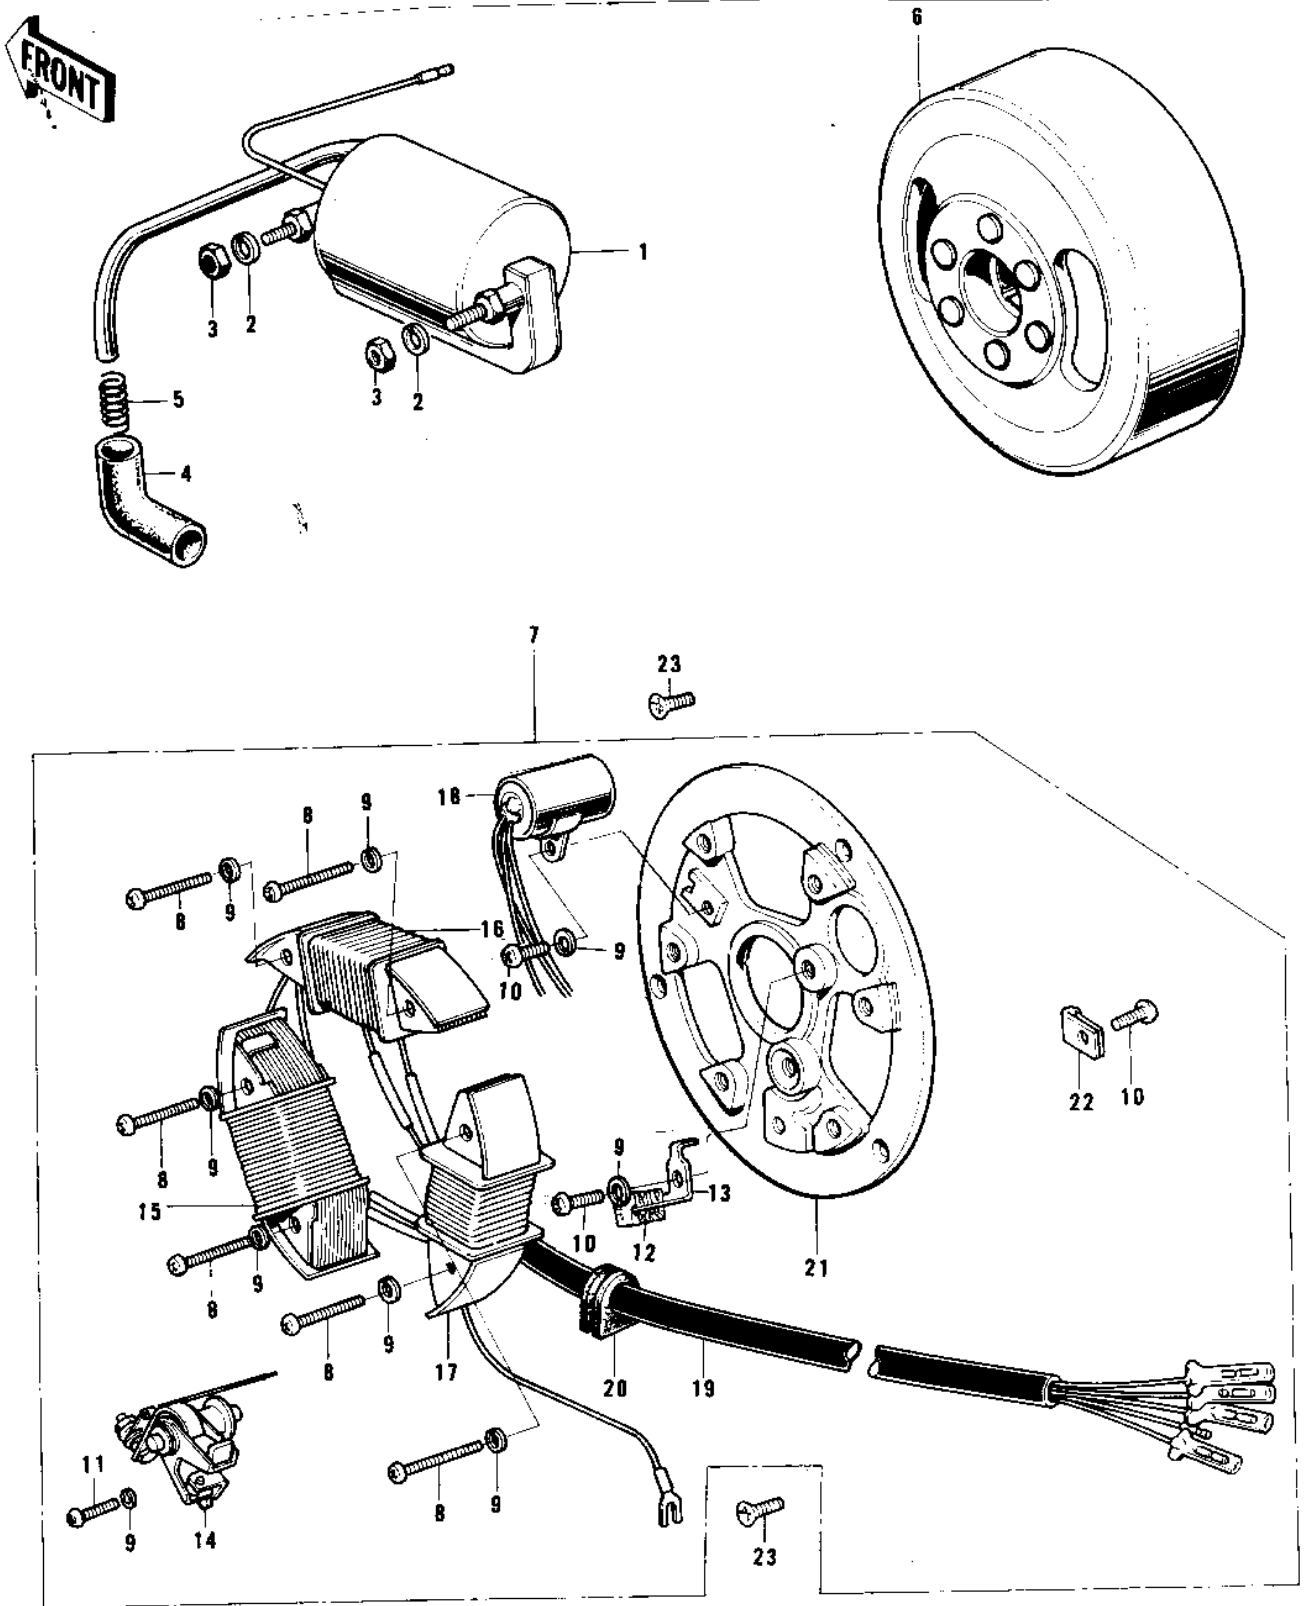

1976 KD80 PARTS DIAGRAM

IGNITION

1976 KD80 PARTS LIST

IGNITION

ITEM NAME	PART NUMBER	QUANTITY
COIL,IGNITION (Ref # 1)	21121-1047	
WASHER SPRING 6MM (Ref # 2)	461F0600	
NUT 6MM (Ref # 3)	311B0600	
CAP SPARK PLUG (Ref # 4)	21130-009	
SPRING-SPARK PLUG CAP (Ref # 5)	92101-001	
FLYWHEEL (Ref # 6)	21050-017	
STATOR ASSY (Ref # 7)	21003-027	
SCREW PAN HEAD 4X30 (Ref # 8)	220E0430	
WASHER SPRING 4MM (Ref # 9)	461F0400	
SCREW PAN HEAD 4X6 (Ref # 10)	220B0406	
SCREW-PAN-CRSOSS,4X12 (Ref # 11)	220B0412	
FELT OIL (Ref # 12)	21019-005	
HOLDER,OIL FELT (Ref # 13)	21038-002	
BREAKER ASSY CONTACT (Ref # 14)	21008-006	
COIL A,LIGHTING (Ref # 15)	21047-022	
COIL A LIGHTING (Ref # 16)	21047-019	
COIL,EXCITING (Ref # 17)	21049-1004	
COIL,EXCITING (Ref # 17)	21049-1004	
CONDENSER (Ref # 18)	21013-006	
WIRING HARNESS,MAGNT (Ref # 19)	21029-031	
GROMMET WIRING HARN (Ref # 20)	21017-002	
PLATE-COIL,MAGNETO (Ref # 21)	21048-1002	
CLAMP WIRING HARNESS (Ref # 22)	21037-002	
SCREW CNTSNK HD 6X14 (Ref # 23)	221B0614	