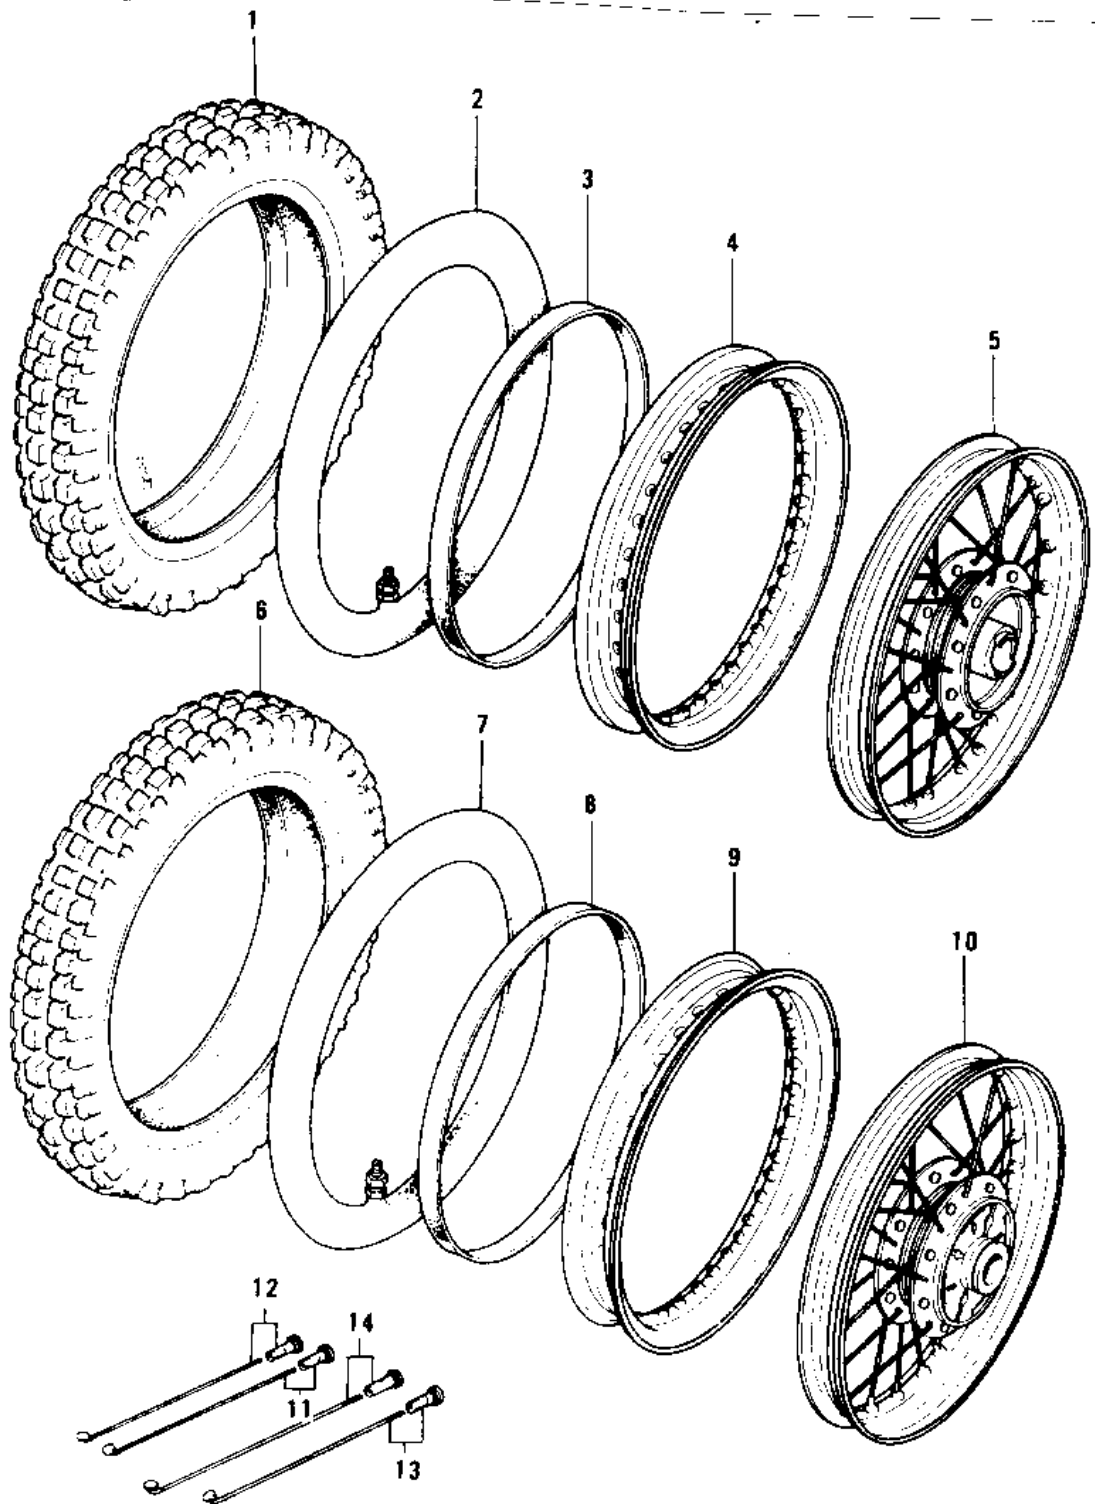

1976 KD80 PARTS DIAGRAM

WHEELS/TIRES

1976 KD80 PARTS LIST

WHEELS/TIRES

ITEM NAME	PART NUMBER	QUANTITY
*** N.L.A.*** (Canada) (Ref # 1)	41017-014	
TUBE 225/250-16 (Ref # 2)	41022-041	
BAND,RIM,FRONT (Ref # 3)	41023-024	
RIM,1.40X16W (Ref # 4)	41025-069	
WHEEL ASSY,FRONT (Ref # 5)	41074-041	
TIRE 275-14 K250 R (Ref # 6)	41002-1271	
TUBE 275/410/425-14 (Ref # 7)	41022-042	
BAND,RIM,4.10-14 (Ref # 8)	41023-1025	
RIM,1.60X14W (Ref # 9)	41025-070	
WHEEL ASSY,REAR (Ref # 10)	41073-5017	
SPOKE-ASY,FR INNER (Ref # 11)	41027-065	
SPOKE-ASY FR OUTER (Ref # 12)	41028-065	
SPOKE-ASY,RR INNER (Ref # 13)	41027-066	
SPOKE-ASY RR OUTER (Ref # 14)	41028-066	