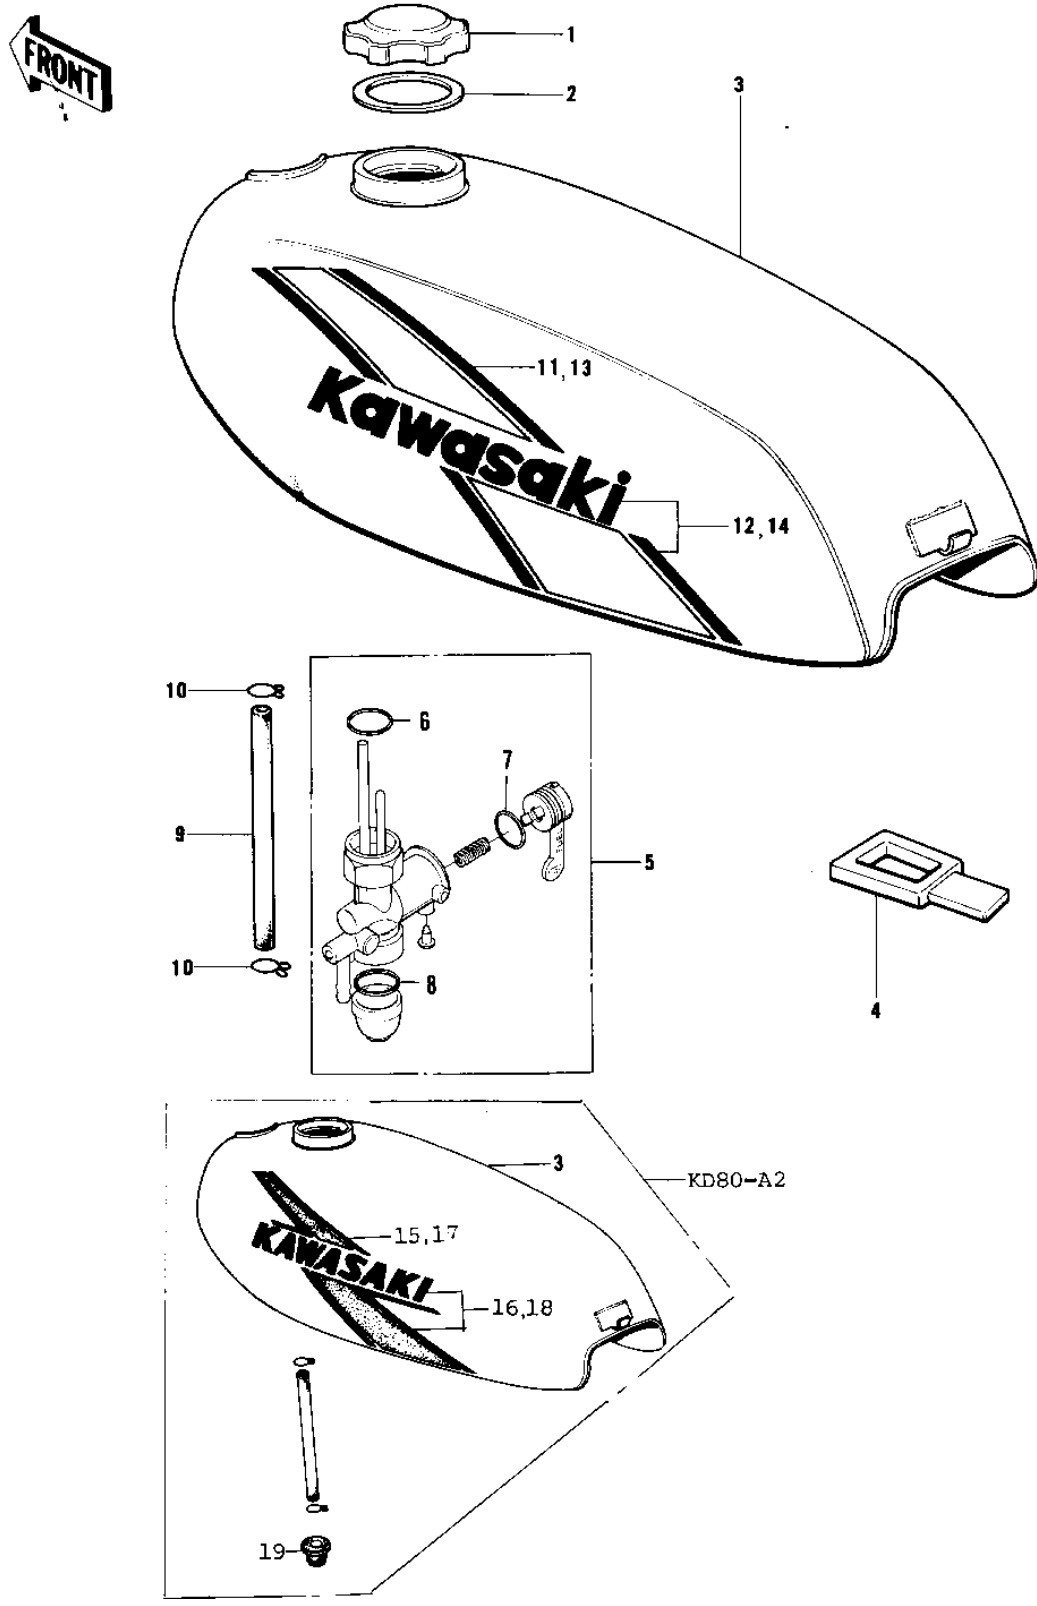

# 1976 KD80 PARTS DIAGRAM

FUEL TANK

# 1976 KD80 PARTS LIST

## FUEL TANK

ITEM NAME	PART NUMBER	QUANTITY
CAP,FUEL TANK (Ref # 1)	51048-1013	
GASKET,FUEL TANK CAP (Ref # 2)	51059-011	
TANK-FUEL,C.LIME (Ref # 3)	51001-088-3F	
TANK-FUEL,SILVER (Ref # 3)	51001-088-4E	
BAND-FUEL TANK (Ref # 4)	92072-036	
TAP-ASSY,FUEL (Ref # 5)	51023-1123	
GASKET,FUEL TAP JOINT (Ref # 6)	11009-1567	
'O' RING FUEL COCK (Ref # 7)	92065-062	
GASKET FUEL COCK CUP (Ref # 8)	51037-008	
PIPE-OIL (Ref # 9)	92059-072	
CLAMP FUEL PIPE (Ref # 10)	92037-010	
*** N.L.A.*** (Canada) (Ref # 11)	56027-290-SP	
*** N.L.A.*** (Canada) (Ref # 12)	56027-291-SP	
*** N.L.A.*** (Canada) (Ref # 13)	56027-292-SP	
*** N.L.A.*** (Canada) (Ref # 14)	56027-293-SP	
DECAL,FUEL TANK,L.H (Ref # 15)	56027-346-SP	
DECAL,FUEL TANK,L.H (Ref # 16)	56027-347-SP	
DECAL,FUEL TANK,R.H (Ref # 17)	56027-348-SP	
DECAL,FUEL TANK,R.H (Ref # 18)	56027-349-SP	
GROMMET PIPE (Ref # 19)	92071-038	