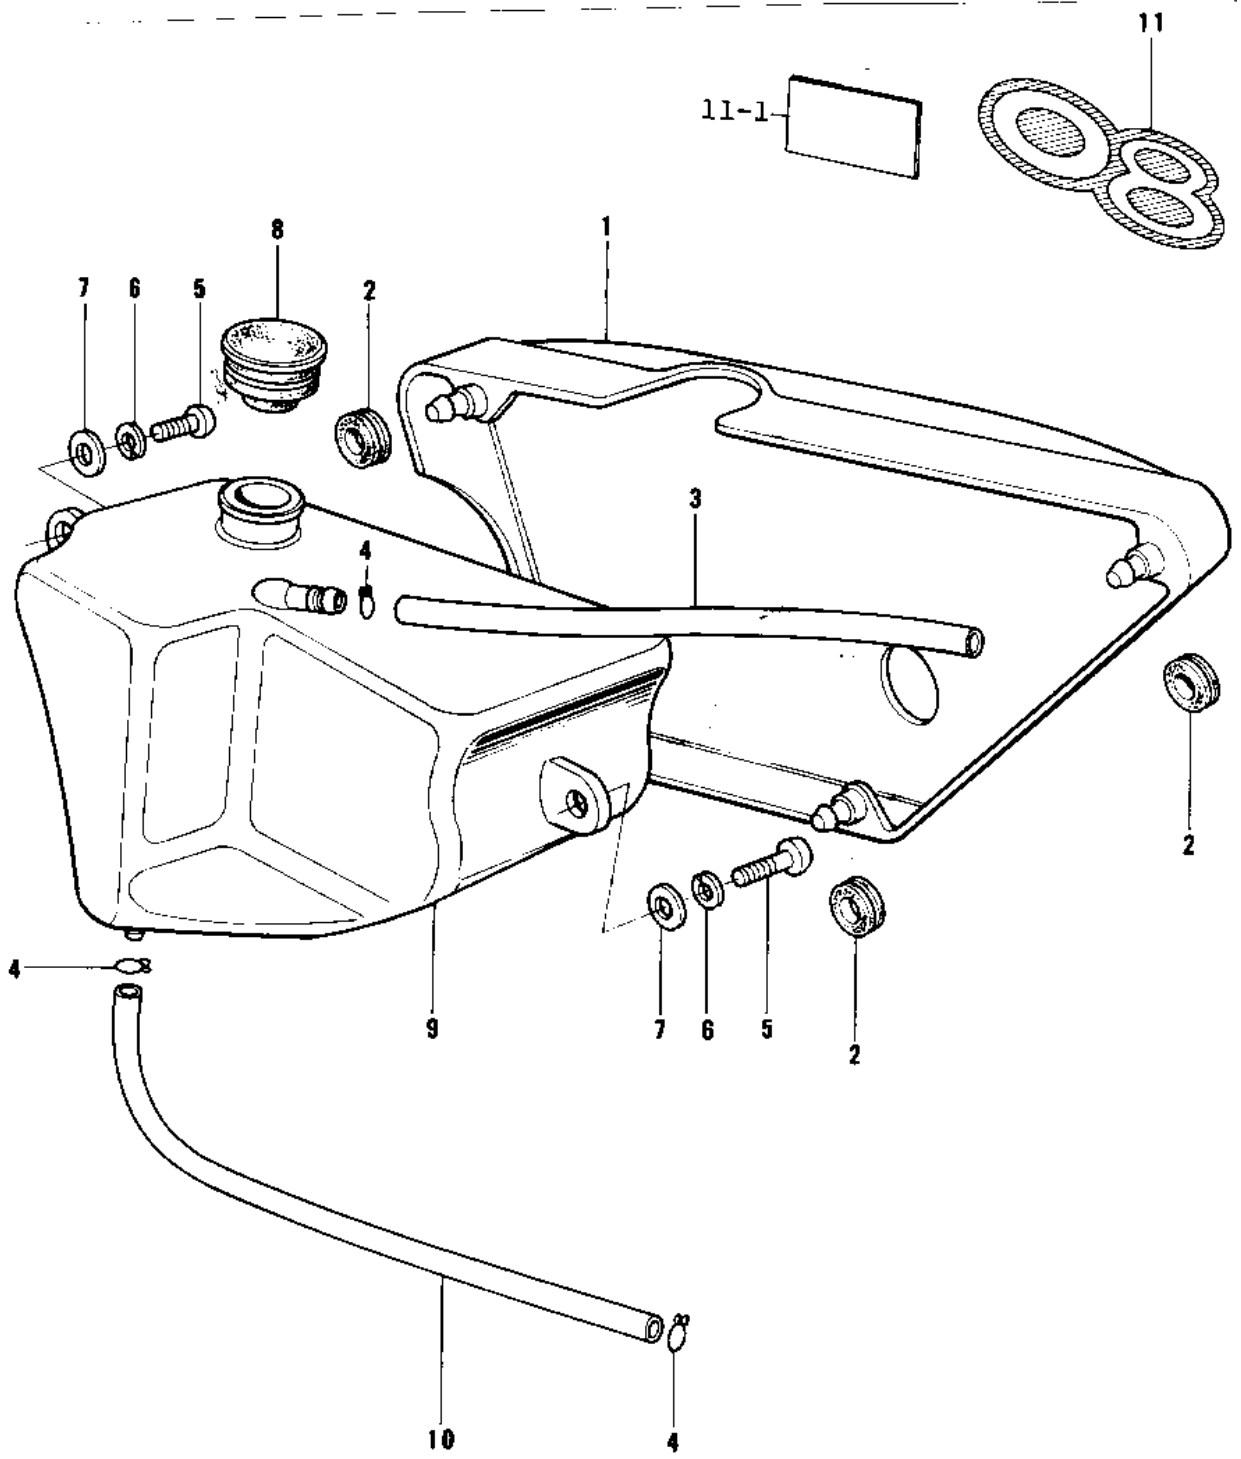

1976 KD80 PARTS DIAGRAM

SIDE COVERS/OIL TANK

1976 KD80 PARTS LIST

SIDE COVERS/OIL TANK

ITEM NAME	PART NUMBER	QUANTITY
COVER, SIDE,BLACK (Ref # 1)	36001-1042-6Z	
COVER, SIDE,BLACK (Ref # 1)	36001-1042-6Z	
GROMMET (Ref # 2)	92071-056	
TUBE-VINYL 5X470 (Ref # 3)	700Q05470	
CLAMP FUEL PIPE (Ref # 4)	92037-010	
SCREW PAN HEAD 6X16 (Ref # 5)	220B0616	
WASHER SPRING 6MM (Ref # 6)	461F0600	
WASHER 6.5X20X1.6T (Ref # 7)	92022-125	
CAP,OIL TANK (Ref # 8)	52003-024	
TANK,OIL (Ref # 9)	52001-1005	
TUBE,4.5X9X380 (Ref # 10)	92059-1691	
EMBLEM,SIDE COVER (Ref # 11)	56018-209	
EMBLEM,SIDE COVER (Ref # 11-1)	56018-217	