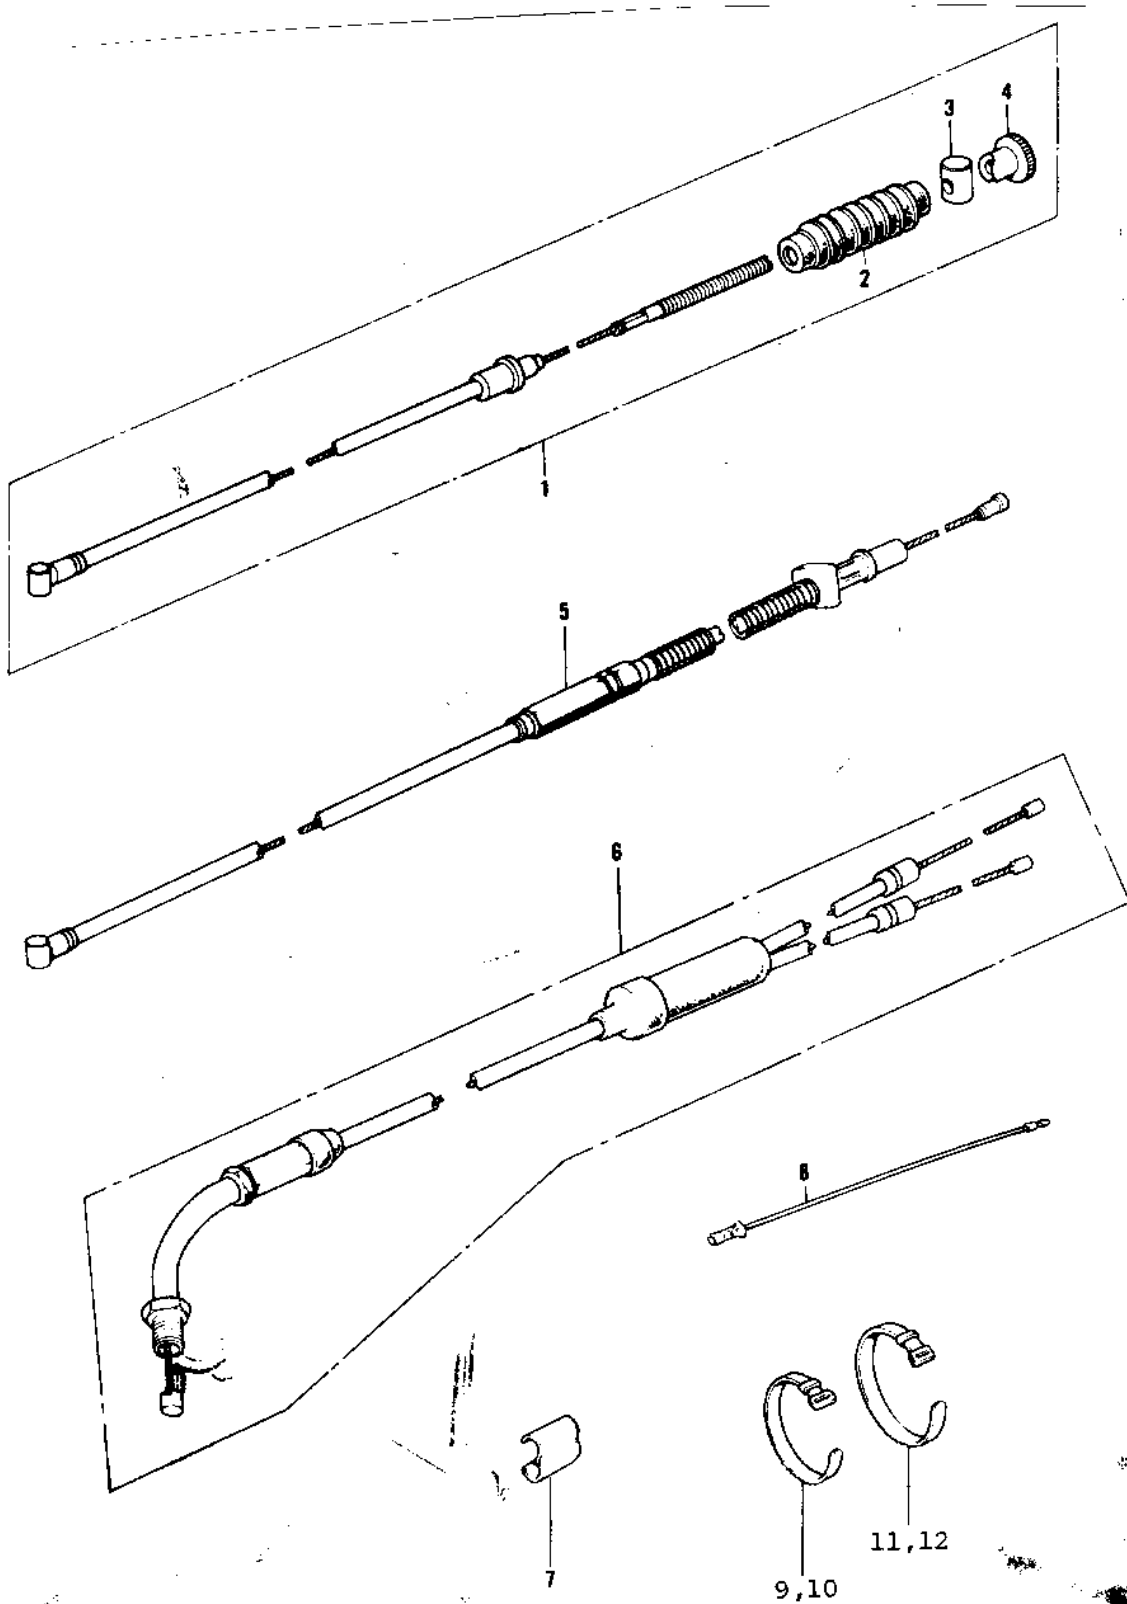

1976 KD80 PARTS DIAGRAM

CABLES

1976 KD80 PARTS LIST

CABLES

ITEM NAME	PART NUMBER	QUANTITY
CABLE,FRONT BRAKE (Ref # 1)	54005-074	
DUST COVER-BRKE CABLE (Ref # 2)	54009-008	
JOINT-BRAKE ROD (Ref # 3)	92043-082	
NUT-BRAKE ROD ADJUST (Ref # 4)	92015-052	
CABLE, CLUTCH (Ref # 5)	54011-073	
CABLE,CONTROL (Ref # 6)	54012-109	
CLAMP-CABLE (Ref # 7)	92037-069	
WIRING HARNESS,EXTNSN (Ref # 8)	26011-006	
BAND,SHORT (Ref # 9)	92072-030	
BAND,WIRING HARNESS (Ref # 10)	92072-056	
BAND,MIDDLE (Ref # 11)	92072-031	
BAND,LONG (Ref # 12)	92072-032	