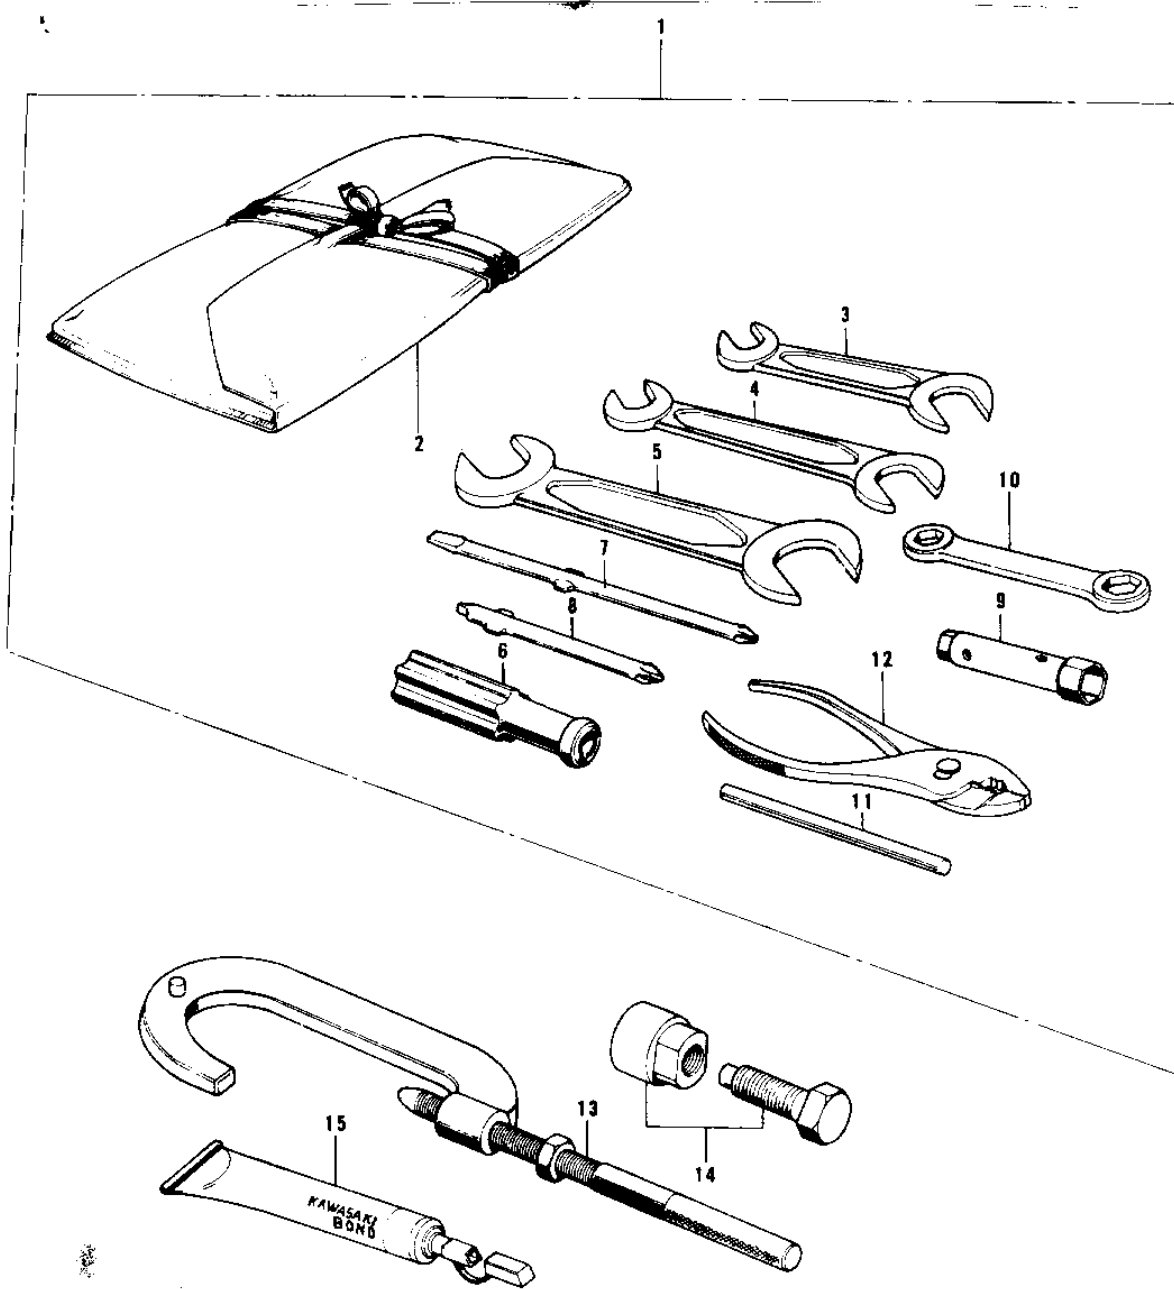

1975 KD80 PARTS DIAGRAM

OWNER TOOLS

1975 KD80 PARTS LIST

OWNER TOOLS

ITEM NAME	PART NUMBER	QUANTITY
UNAVAILABLE IN PRICE BOOK (Ref # 1)	56007-031	1
*** N.L.A. *** (Canada) (Ref # 1)	56007-035	1
BAG,TOOL (Ref # 2)	56008-008	1
BAG,TOOL (Ref # 2)	56008-008	1
WRENCH,OPEN,8X10 (Ref # 3)	92126-001	1
WRENCH,OPEN END,12X13 (Ref # 4)	92126-002	1
TOOL-WRENCH,OPEN END, (Ref # 5)	92110-1153	1
92106-1001 (Canada) (Ref # 6)	92106-002	1
TOOL-DRIVER (Ref # 7)	92107-1052	1
SCREW DRIVER #3 PHILIP (Ref # 8)	92107-005	1
WRENCH,BOX,17X21 (Ref # 9)	92110-012	1
92110-1022 (Canada) (Ref # 10)	92108-009	1
92111-005 (Canada) (Ref # 11)	92111-007	1
92112-003 (Canada) (Ref # 12)	92112-005	1
57001-1243 (Canada) (Ref # 13)	56019-040	1
57001-252 (Canada) (Ref # 14)	56019-033	1
LIQUID GASKET (Ref # 15)	92104-002	1