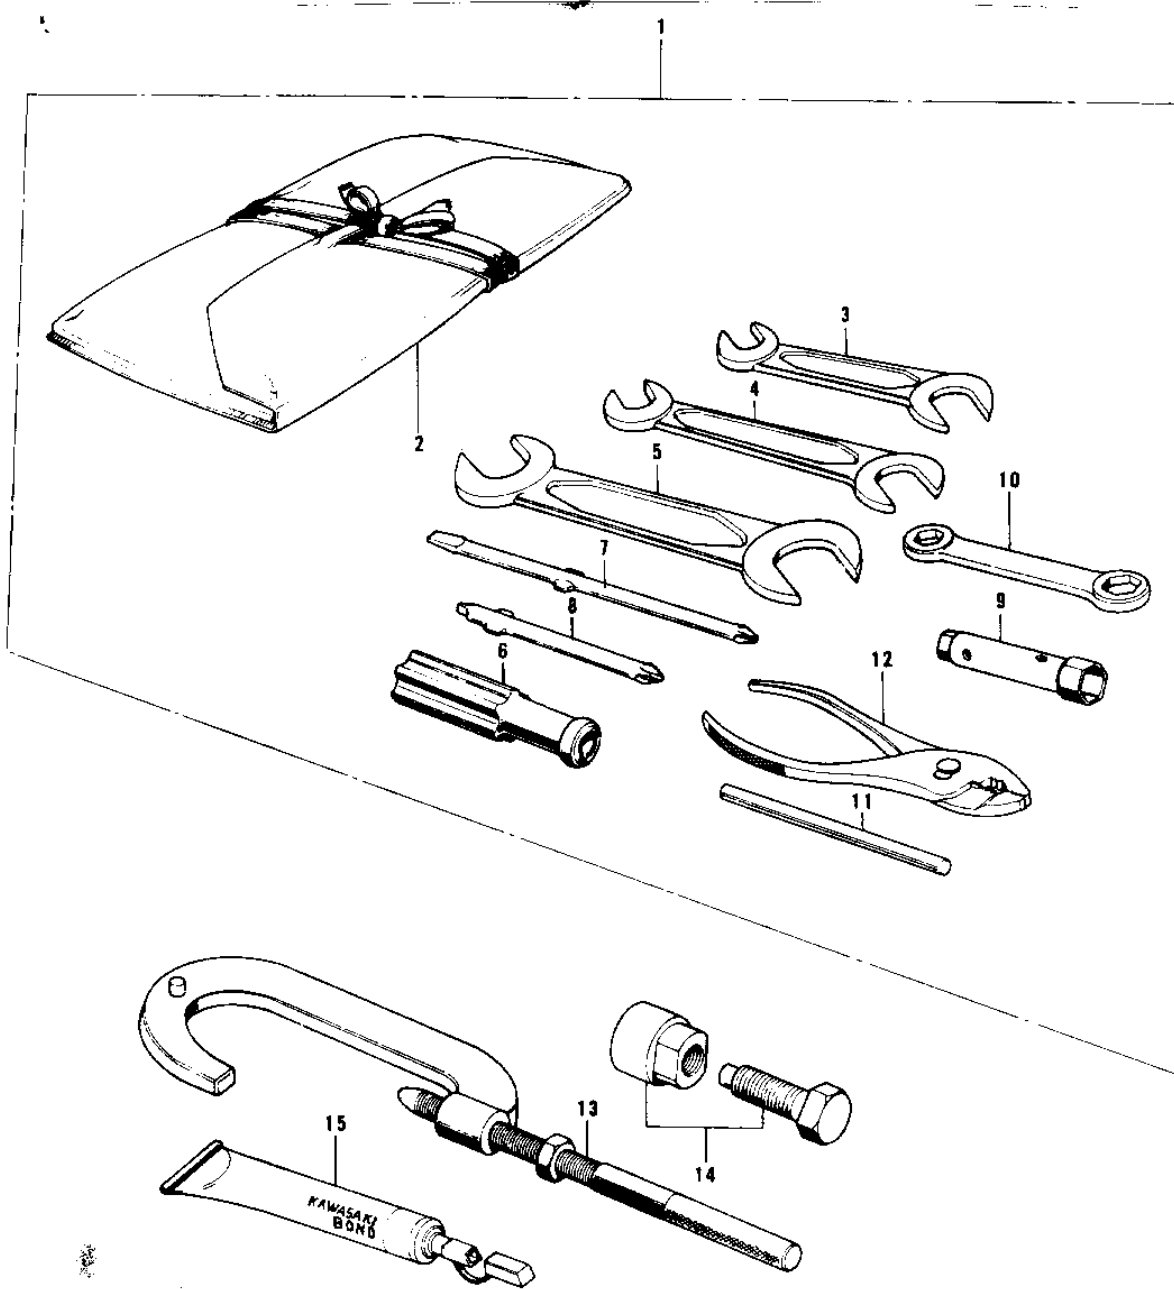

1976 KD80 PARTS DIAGRAM

OWNER TOOLS

1976 KD80 PARTS LIST

OWNER TOOLS

ITEM NAME	PART NUMBER	QUANTITY
UNAVAILABLE IN PRICE BOOK (Ref # 1)	56007-031	
*** N.L.A. *** (Canada) (Ref # 1)	56007-035	
BAG,TOOL (Ref # 2)	56008-008	
BAG,TOOL (Ref # 2)	56008-008	
WRENCH,OPEN,8X10 (Ref # 3)	92126-001	
WRENCH,OPEN END,12X13 (Ref # 4)	92126-002	
TOOL-WRENCH,OPEN END, (Ref # 5)	92110-1153	
92106-1001 (Canada) (Ref # 6)	92106-002	
TOOL-DRIVER (Ref # 7)	92107-1052	
SCREW DRIVER #3 PHLIP (Ref # 8)	92107-005	
WRENCH,BOX,17X21 (Ref # 9)	92110-012	
92110-1022 (Canada) (Ref # 10)	92108-009	
92111-005 (Canada) (Ref # 11)	92111-007	
92112-003 (Canada) (Ref # 12)	92112-005	
57001-1243 (Canada) (Ref # 13)	56019-040	
57001-252 (Canada) (Ref # 14)	56019-033	
LIQUID GASKET (Ref # 15)	92104-002	