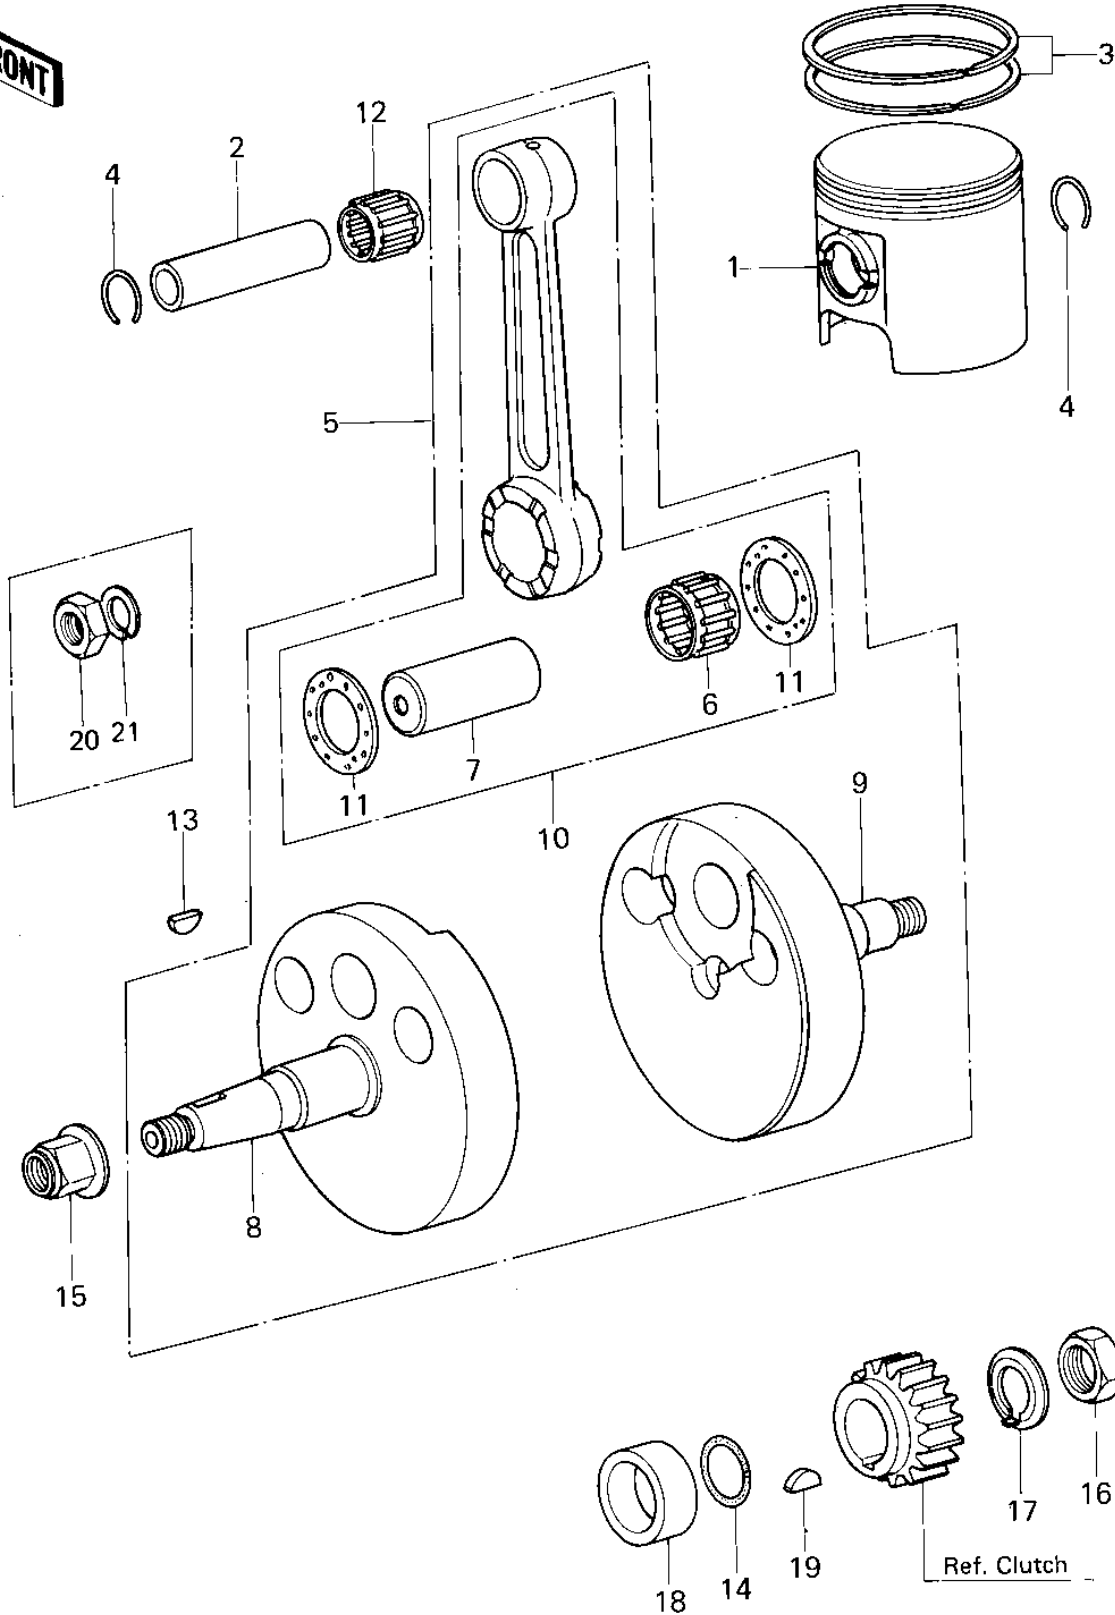

# 1979 KX80 PARTS DIAGRAM

CRANKSHAFT/PISTON

Ref.
1
2
3
4
5
6
7
8
9
10
11
12
13
14
15
16
17
18
19
20
21

1003-383

# 1979 KX80 PARTS LIST

## CRANKSHAFT/PISTON

ITEM NAME	PART NUMBER	QUANTITY
PISTON-ENGINE (Ref # 1)	13001-1082	1
PISTON-ENGINE (Ref # 1)	13001-1082	1
PISTON-ENGINE (Ref # 1)	13001-1082	AL
PIN-PISTON (Ref # 2)	13002-1009	1
RING SET,PISTON,STD (Ref # 3)	13008-5011	1
CIRCLIP PISTON PIN (Ref # 4)	92036-003	2
CRANKSHAFT ASSY (Ref # 5)	13031-1019	1
CRANKSHAFT ASSY (Ref # 5)	13031-1027	1
BEARING,NEEDLE (Ref # 6)	13034-1015	1
BEARING,NEEDLE (Ref # 6)	13034-1015	1
PIN,CRANK (Ref # 7)	13035-1002	1
CRANKSHAFT,L.H. (Ref # 8)	13037-1025	1
CRANKSHAFT,L.H. (Ref # 8)	13037-1053	1
CRANKSHAFT,R.H. (Ref # 9)	13037-1026	1
CRANKSHAFT,R.H. (Ref # 9)	13037-1054	1
CONNECTING ROD SET (Ref # 10)	13044-5014	1
CONNECTING ROD SET (Ref # 10)	13044-5014	1
WASHER SIDE (Ref # 11)	92025-005	2
BEARING,SMALL END (Ref # 12)	13033-030	1
WOODRUFF KEY (Ref # 13)	510A3200	1
"O" RING,16MM (Ref # 14)	670B2016	1
NUT,CYLINDER HEAD (Ref # 15)	92015-076	1
NUT,12M/M (Ref # 16)	92015-1064	1
NUT 12MM (Ref # 16)	92015-006	1
WASHER,LOCK (Ref # 17)	92022-1063	1
WASHER LOCK 12MM (Ref # 17)	92024-003	1
COLLAR,20X28X12 (Ref # 18)	92027-1146	1
WOODRUFF KEY PRY PINI (Ref # 19)	92038-003	1
NUT,10M/M (Ref # 20)	314G1000	1