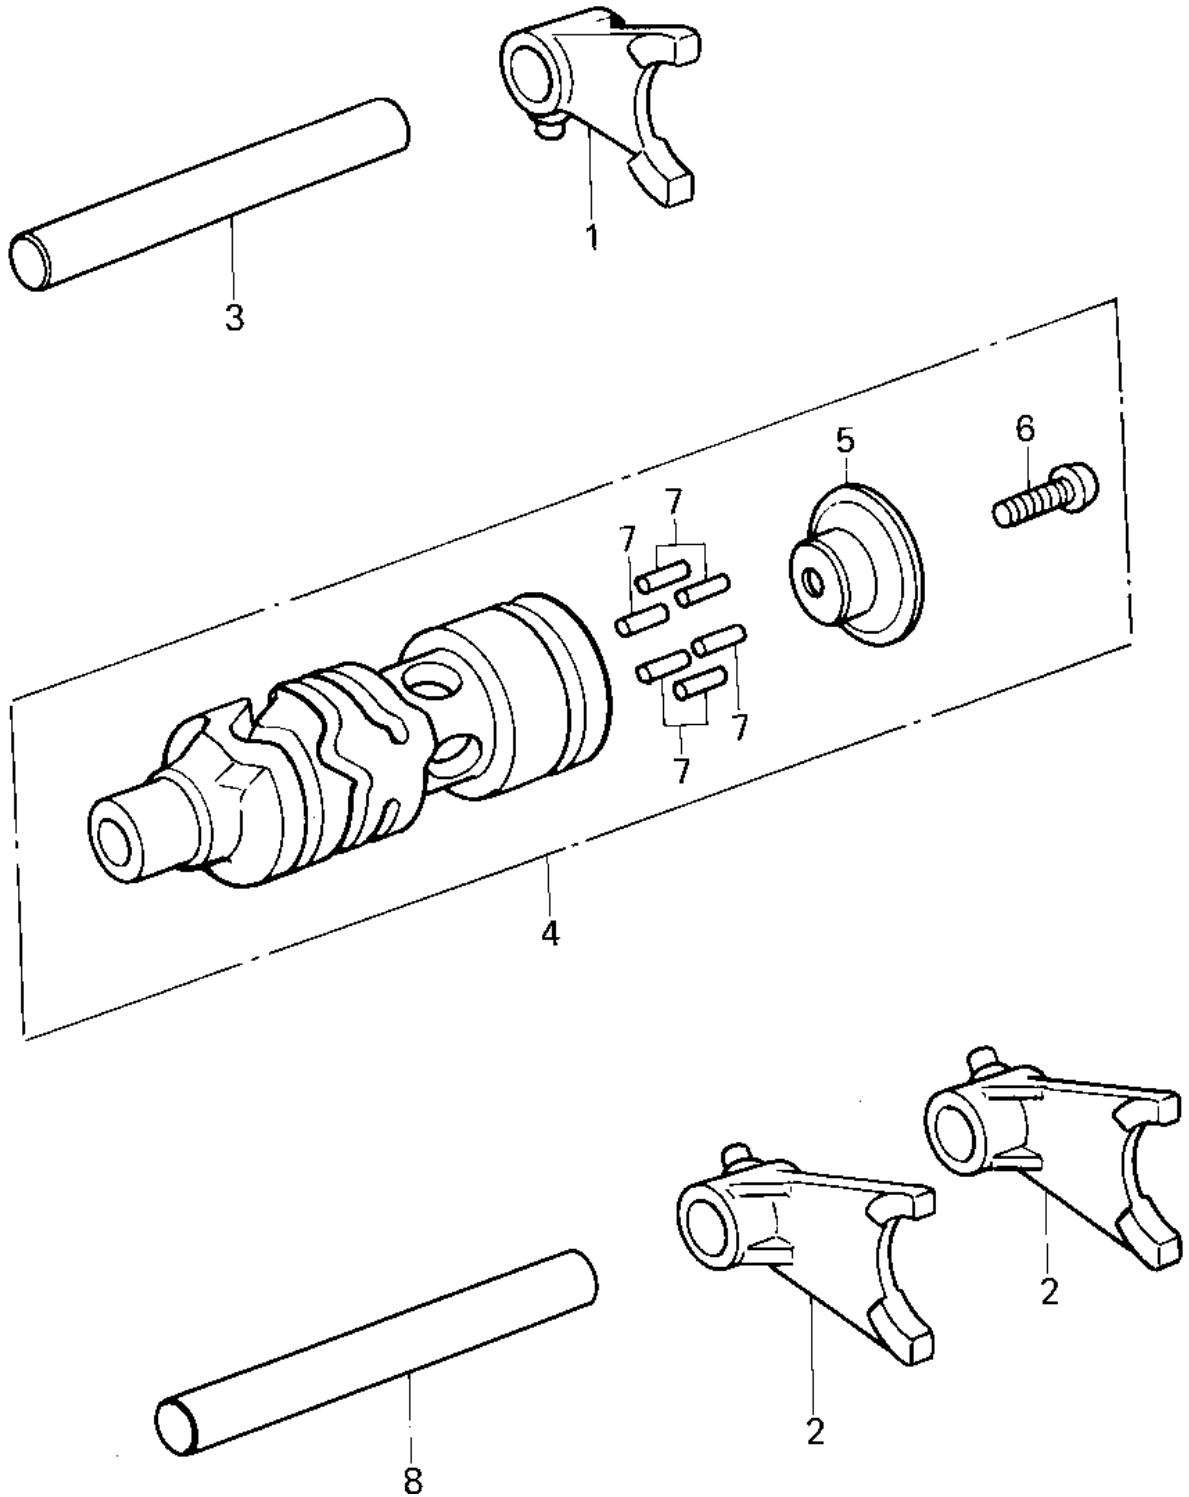

# 1979 KX80 PARTS DIAGRAM

GEAR CHANGE DRUM & FORKS

# 1979 KX80 PARTS LIST

## GEAR CHANGE DRUM & FORKS

ITEM NAME	PART NUMBER	QUANTITY
FORK,SHIFT,4TH& TOP (Ref # 1)	13140-1021	1
FORK,SHIFT (Ref # 1)	13140-1029	1
FORK,SHIFT,LOW,2ND,3D (Ref # 2)	13140-1022	2
RODSHIFT,SHORT (Ref # 3)	13209-014	1
DRUM ASSY,GEAR CHANGE (Ref # 4)	13239-1021	1
HOLDER,CHANGE DRUM (Ref # 5)	13091-1037	1
SCREW PAN HEAD 6X14 (Ref # 6)	220B0614	1
PIN-CHANGE DRUM (Ref # 7)	92042-020	6
ROD,SHIFT,10X90 (Ref # 8)	49047-1009	1