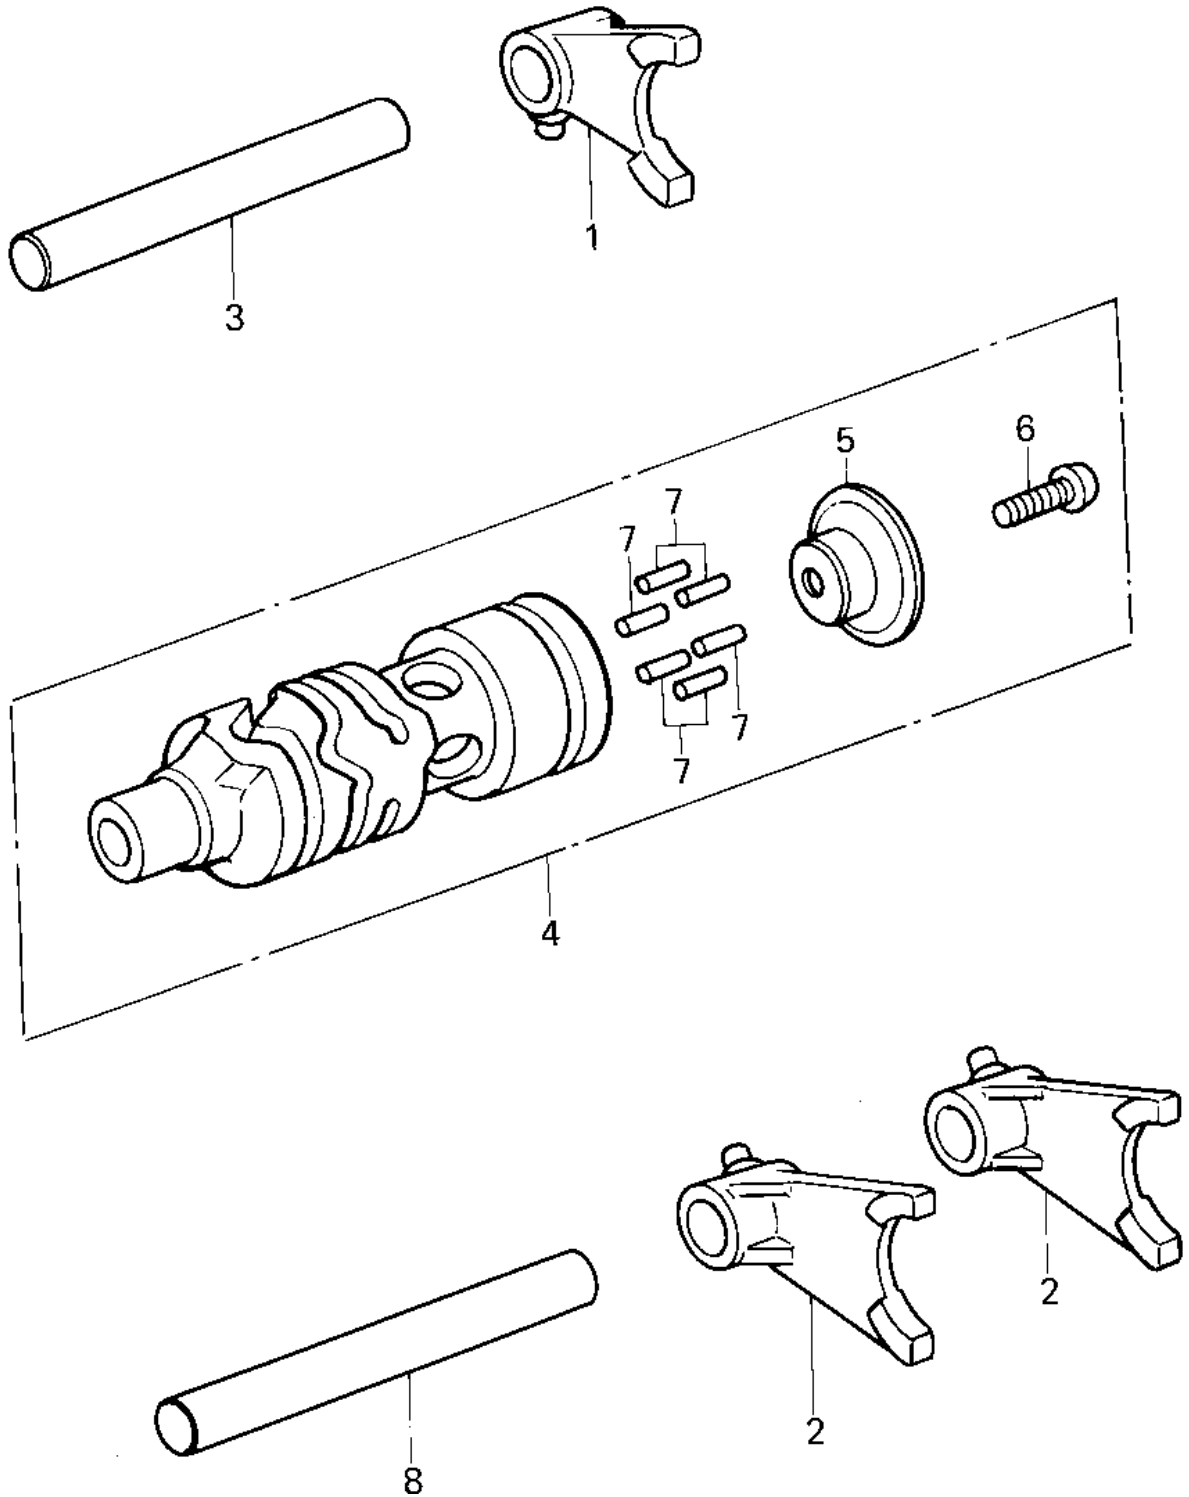

1979 KX80 PARTS DIAGRAM

GEAR CHANGE DRUM & FORKS

1979 KX80 PARTS LIST

GEAR CHANGE DRUM & FORKS

| ITEM NAME | PART NUMBER | QUANTITY |
|---------------------------------|-------------|----------|
| FORK,SHIFT,4TH& TOP (Ref # 1) | 13140-1021 | 1 |
| FORK,SHIFT (Ref # 1) | 13140-1029 | 1 |
| FORK,SHIFT,LOW,2ND,3D (Ref # 2) | 13140-1022 | 2 |
| RODSHIFT,SHORT (Ref # 3) | 13209-014 | 1 |
| DRUM ASSY,GEAR CHANGE (Ref # 4) | 13239-1021 | 1 |
| HOLDER,CHANGE DRUM (Ref # 5) | 13091-1037 | 1 |
| SCREW PAN HEAD 6X14 (Ref # 6) | 220B0614 | 1 |
| PIN-CHANGE DRUM (Ref # 7) | 92042-020 | 6 |
| ROD,SHIFT,10X90 (Ref # 8) | 49047-1009 | 1 |