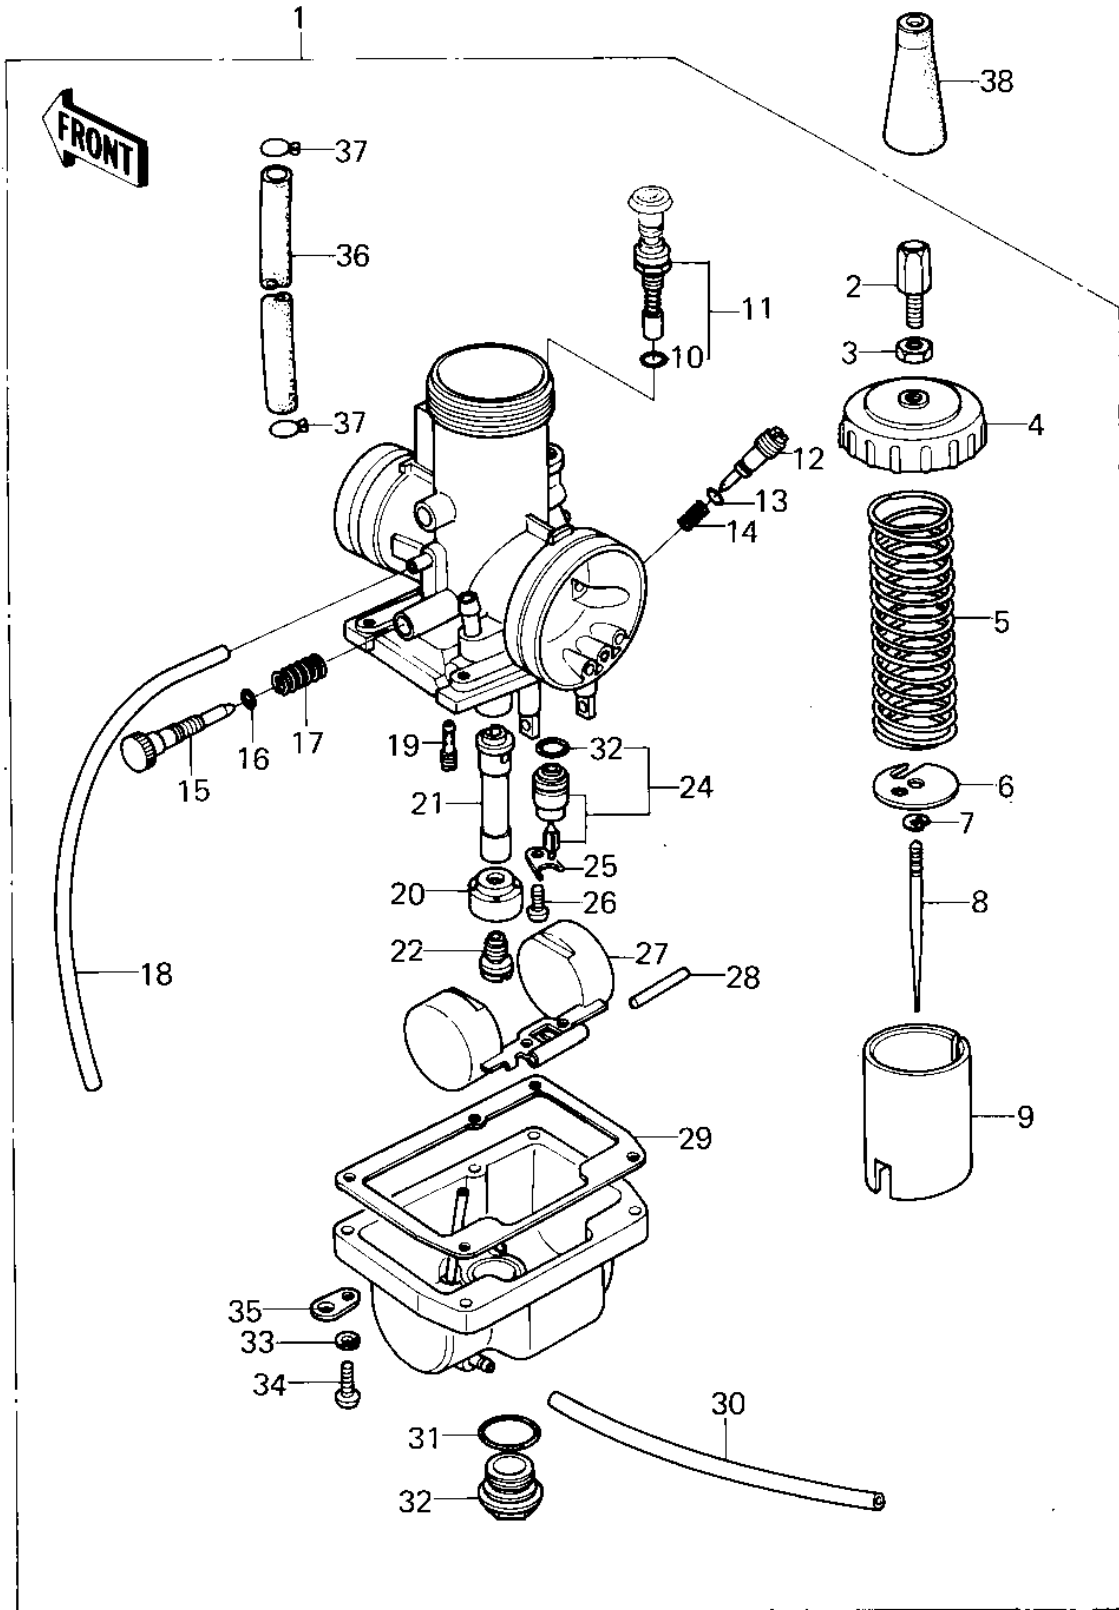

1979 KX80 PARTS DIAGRAM

CARBURETOR (KX80-A2)

1979 KX80 PARTS LIST

CARBURETOR (KX80-A2)

ITEM NAME	PART NUMBER	QUANTITY
CARBURETOR (Ref # 1)	16001-1206	1
ADJUSTER,CABLE (Ref # 2)	16002-017	1
NUT-CABLE ADJUST LOCK (Ref # 3)	16003-006	1
CAP,MIXING CHAMBER (Ref # 4)	16004-025	1
SPRING,THROTTLE VALVE (Ref # 5)	92081-1238	1
SEAT,THROTTLE VALVE (Ref # 6)	13169-1252	1
CIRCLIP (Ref # 7)	16008-010	1
JET NEEDLE,DH62 (Ref # 8)	16009-1058	1
VALVE,THROTTLE,#2.0 (Ref # 9)	16025-1046	1
"O" RING,9MM (Ref # 10)	670B1509	1
PLUNGER ASSY,STARTER (Ref # 11)	16016-1013	1
SCREW,PILOT AIR (Ref # 12)	16014-1013	1
"O" RING (Ref # 13)	16038-022	1
SPRING,AIR SCREW (Ref # 14)	92081-1153	1
SCREW,THROTTLE ADJST (Ref # 15)	16021-1012	1
"O" RING (Ref # 16)	92055-044	1
SPRING,THROTTLE ADJST (Ref # 17)	92081-1152	1
TUBE,3X5X300 (Ref # 18)	92059-1755	1
JET-PILOT NO 40 (Ref # 19)	92064-024	1
HOLDER,MAIN JET RING (Ref # 20)	16065-1033	1
NEEDLE JET,0-8 (Ref # 21)	16017-1055	1
MAIN JET NO 120R (Ref # 22)	92063-078	1
JET-MAIN NO 115R (Ref # 22)	92063-076	(1
JET-MAIN NO 117.5R (Ref # 22)	92063-077	(1
JET-MAIN,#A122.5 (Ref # 22)	92063-1101	(1
MAIN JET NO 125R (Ref # 22)	92063-055	(1
"O" RING (Ref # 23)	92055-1084	1
FLOAT VALVE ASSY,2.5 (Ref # 24)	16030-1013	1
PLATE, LOCK (Ref # 25)	13169-1190	1

1979 KX80 PARTS LIST

CARBURETOR (KX80-A2)

ITEM NAME	PART NUMBER	QUANTITY
SCREW PAN HEAD 4X8 (Ref # 26)	220B0408	1
FLOAT (Ref # 27)	16031-1011	1
FLOAT PIN (Ref # 28)	16032-003	1
GASKET,FLOAT CHAMBER (Ref # 29)	11009-1178	1
TUBE (Ref # 30)	92059-1135	1
"O" RING (Ref # 31)	92055-1076	1
COVER,MAIN JET (Ref # 32)	16049-1003	1
WASHER SPRING 4MM (Ref # 33)	461F0400	4
SCREW PAN HEAD 4X16 (Ref # 34)	220B0416	4
PLATE,TUBE CLAMP (Ref # 35)	13169-1226	1
HOSE,FUEL TAP DIAPHRA (Ref # 36)	92059-1023	1
CLAMP-PIPE (Ref # 37)	92037-072	2
CAP,CARBURETOR (Ref # 38)	16036-007	1