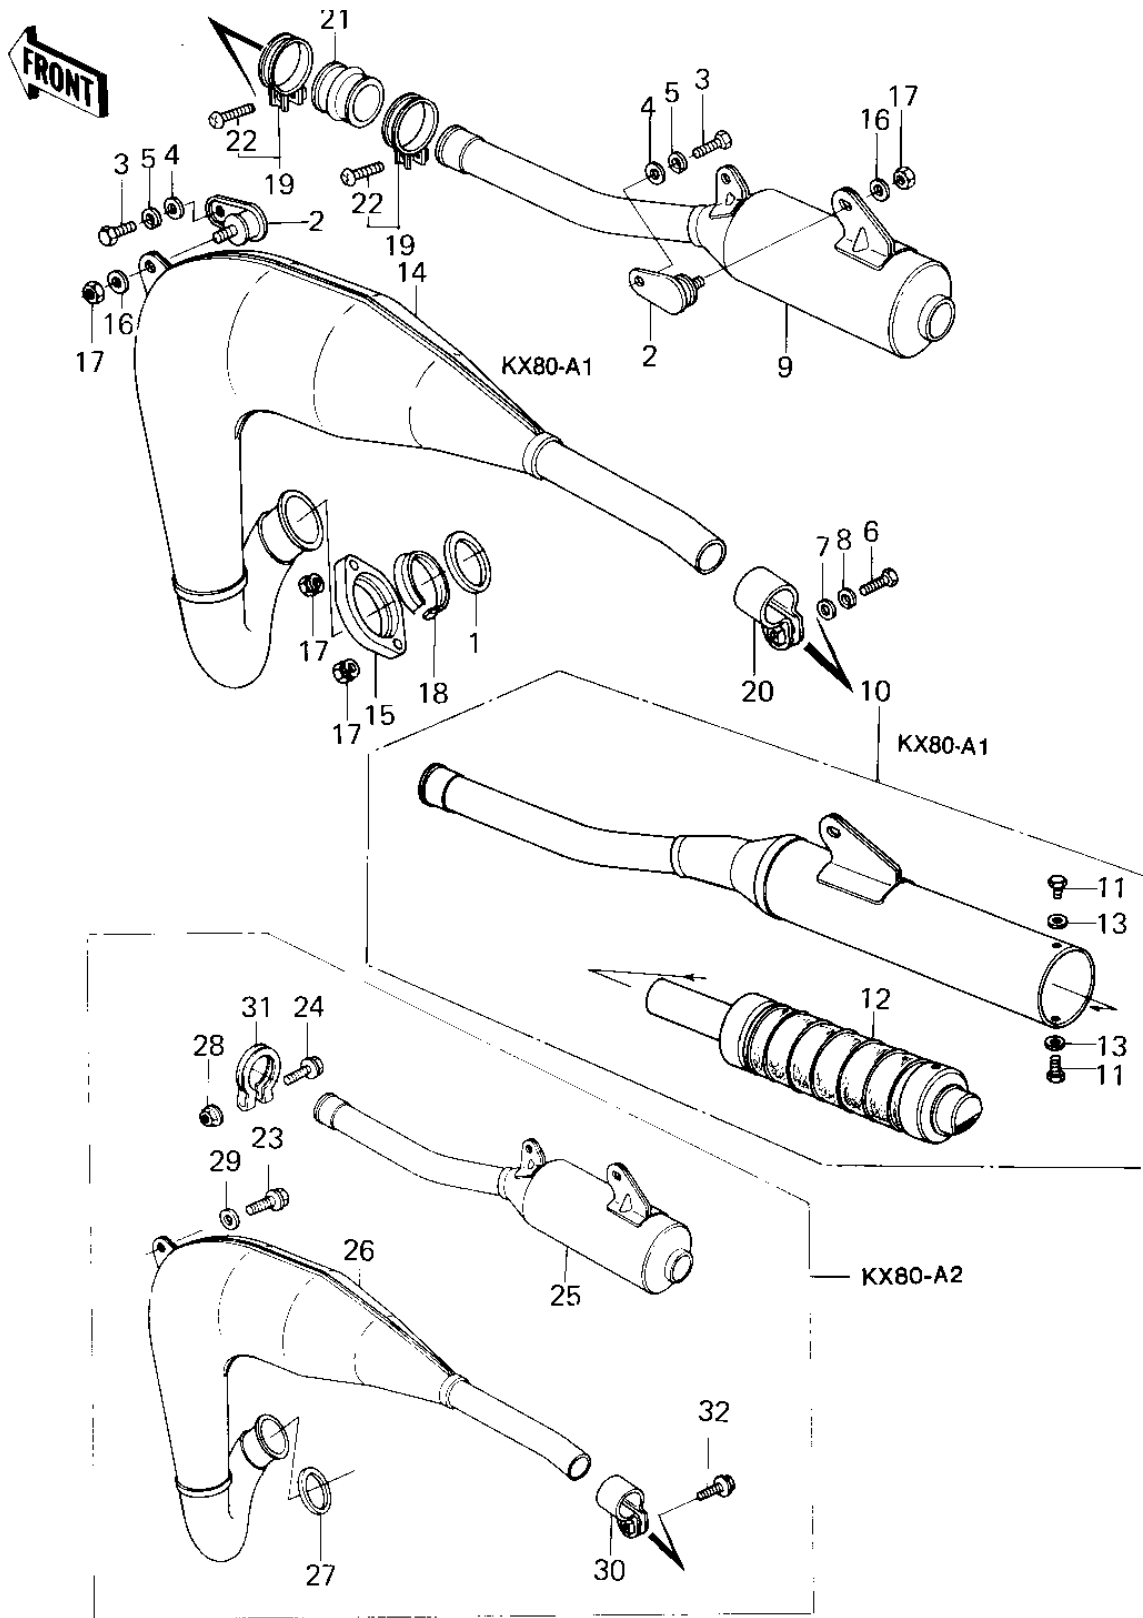

1979 KX80 PARTS DIAGRAM

MUFFLER

1979 KX80 PARTS LIST

MUFFLER

ITEM NAME	PART NUMBER	QUANTITY
GASKET,EXHAUST HOLDER (Ref # 1)	11009-1261	1
BRACKET,MUFFLER (Ref # 2)	11034-1332	2
BOLT-UPSET,6X12 (Ref # 3)	112G0612	2
WASHER PLAIN 6MM (Ref # 4)	411B0600	2
WASHER SPRING 6MM (Ref # 5)	461F0600	2
BOLT-UPSET (Ref # 6)	112G0618	1
WASHER PLAIN 6MM (Ref # 7)	411B0600	1
WASHER SPRING 6MM (Ref # 8)	461F0600	1
MUFFLER ASSY (Ref # 9)	18001-1066	1
MUFFLER ASSY,W/ARSTR (Ref # 10)	18001-1069	(1
BOLT,FLANGED,6X8 (Ref # 11)	130B0608	(2
BAFFLE PIPE,MUFFLER (Ref # 12)	49099-1009	(1
WASHER OIL PUMP BANJO (Ref # 13)	92022-077	(2
BODY,MUFFLER (Ref # 14)	18006-1021	1
HOLDER,EXHAUST PIPE (Ref # 15)	18069-1008	1
WASHER PLAIN 6MM (Ref # 16)	411B0600	2
NUT,LOCK 6MM (Ref # 17)	92017-014	4
COLLAR,EXHAUST PIPE (Ref # 18)	92027-1145	1
CLAMP,CONNECTOR (Ref # 19)	92037-1127	2
CLAMP,MUFFLER (Ref # 20)	92037-1130	1
SEAL,MUFFLER CONNECT (Ref # 21)	92093-1020	1
SCREW-PAN-CROS,5X25 (Ref # 22)	220B0525	2
BOLT,FLANGED,6X12 (Ref # 23)	130G0612	1
BOLT,FLANGED,6X25 (Ref # 24)	130G0625	1
MUFFLER (Ref # 25)	18001-1089	1
BODY,MUFFLER,F.BLACK (Ref # 26)	18002-1063	1
"O" RING,36M/M (Ref # 27)	670E3036	1
NUT-6MM (Ref # 28)	92015-1078	1
WASHER PLAIN (Ref # 29)	92022-024	1