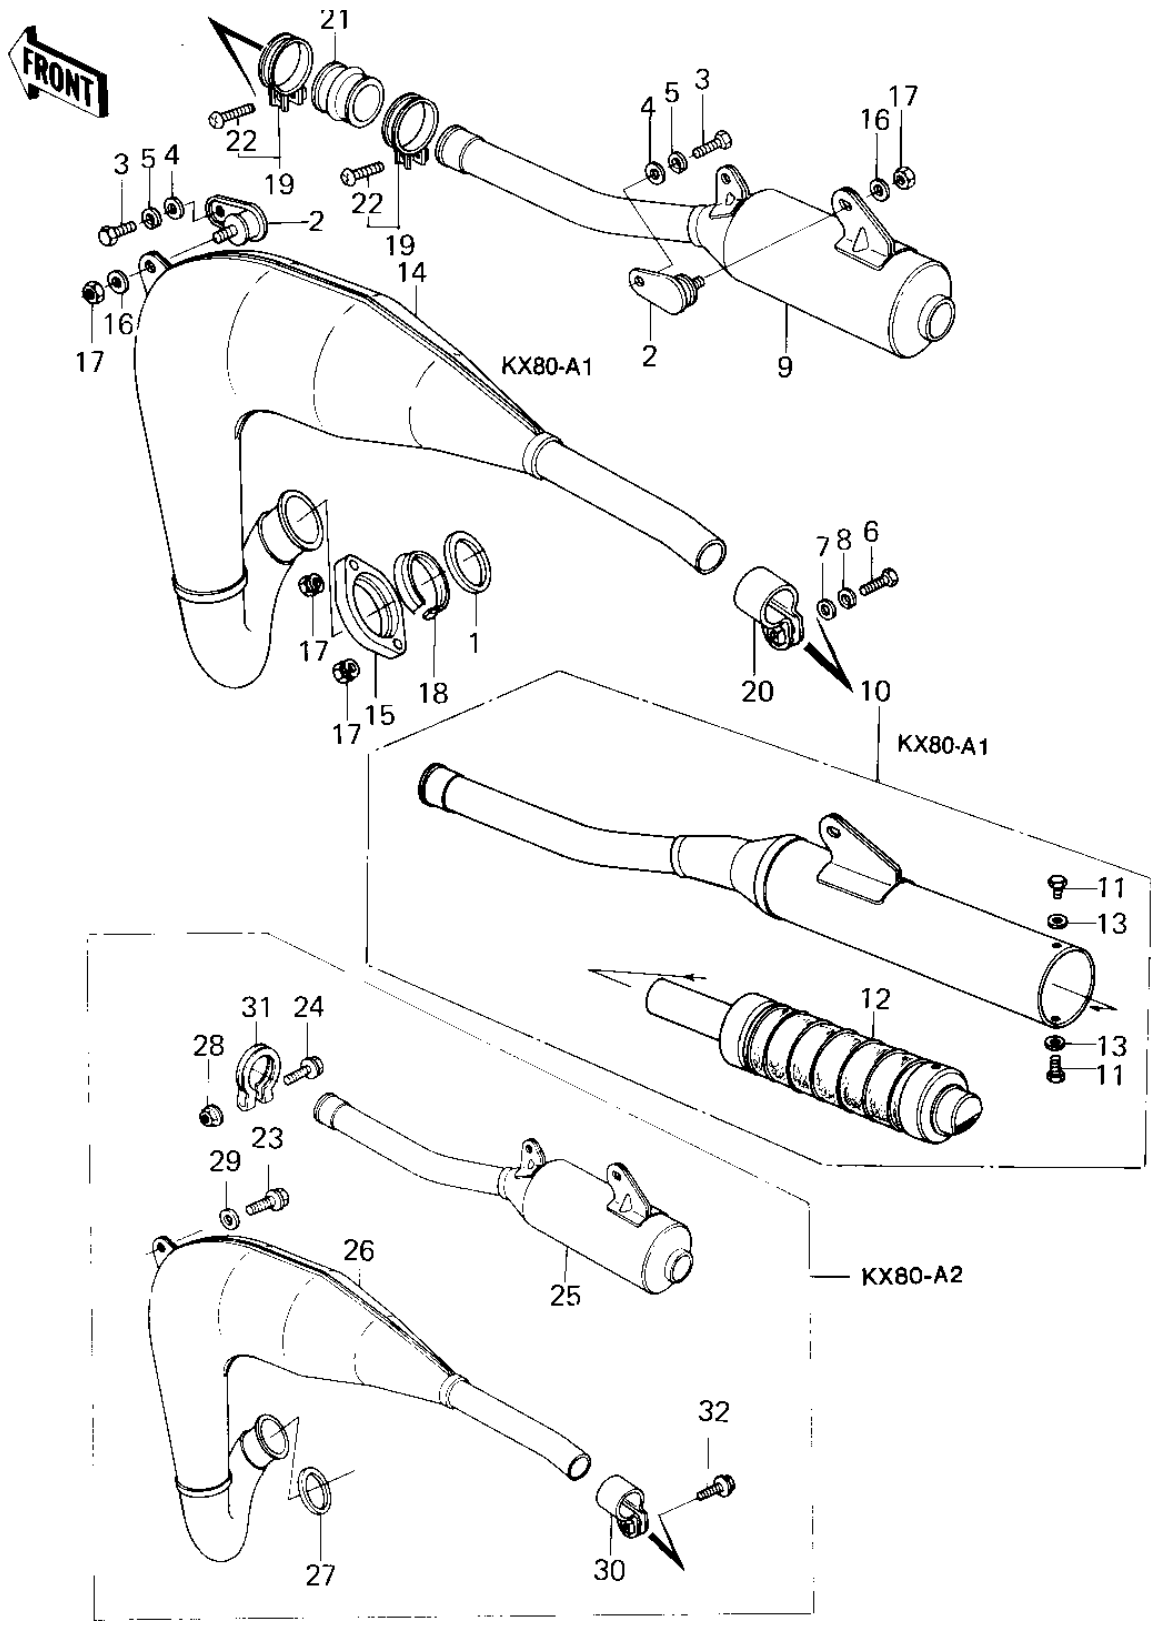

1979 KX80 PARTS DIAGRAM

MUFFLER

1979 KX80 PARTS LIST

MUFFLER

ITEM NAME	PART NUMBER	QUANTITY
GASKET,EXHAUST HOLDER (Ref # 1)	11009-1261	1
BRACKET,MUFFLER (Ref # 2)	11034-1332	2
BOLT-UPSET,6X12 (Ref # 3)	112G0612	2
WASHER PLAIN 6MM (Ref # 4)	411B0600	2
WASHER SPRING 6MM (Ref # 5)	461F0600	2
BOLT-UPSET (Ref # 6)	112G0618	1
WASHER PLAIN 6MM (Ref # 7)	411B0600	1
WASHER SPRING 6MM (Ref # 8)	461F0600	1
MUFFLER ASSY (Ref # 9)	18001-1066	1
MUFFLER ASSY,W/ARSTR (Ref # 10)	18001-1069	(1
BOLT,FLANGED,6X8 (Ref # 11)	130B0608	(2
BAFFLE PIPE,MUFFLER (Ref # 12)	49099-1009	(1
WASHER OIL PUMP BANJO (Ref # 13)	92022-077	(2
BODY,MUFFLER (Ref # 14)	18006-1021	1
HOLDER,EXHAUST PIPE (Ref # 15)	18069-1008	1
WASHER PLAIN 6MM (Ref # 16)	411B0600	2
NUT,LOCK 6MM (Ref # 17)	92017-014	4
COLLAR,EXHAUST PIPE (Ref # 18)	92027-1145	1
CLAMP,CONNECTOR (Ref # 19)	92037-1127	2
CLAMP,MUFFLER (Ref # 20)	92037-1130	1
SEAL,MUFFLER CONNECT (Ref # 21)	92093-1020	1
SCREW-PAN-CROS,5X25 (Ref # 22)	220B0525	2
BOLT,FLANGED,6X12 (Ref # 23)	130G0612	1
BOLT,FLANGED,6X25 (Ref # 24)	130G0625	1
MUFFLER (Ref # 25)	18001-1089	1
BODY,MUFFLER,F.BLACK (Ref # 26)	18002-1063	1
"O" RING,36M/M (Ref # 27)	670E3036	1
NUT-6MM (Ref # 28)	92015-1078	1
WASHER PLAIN (Ref # 29)	92022-024	1