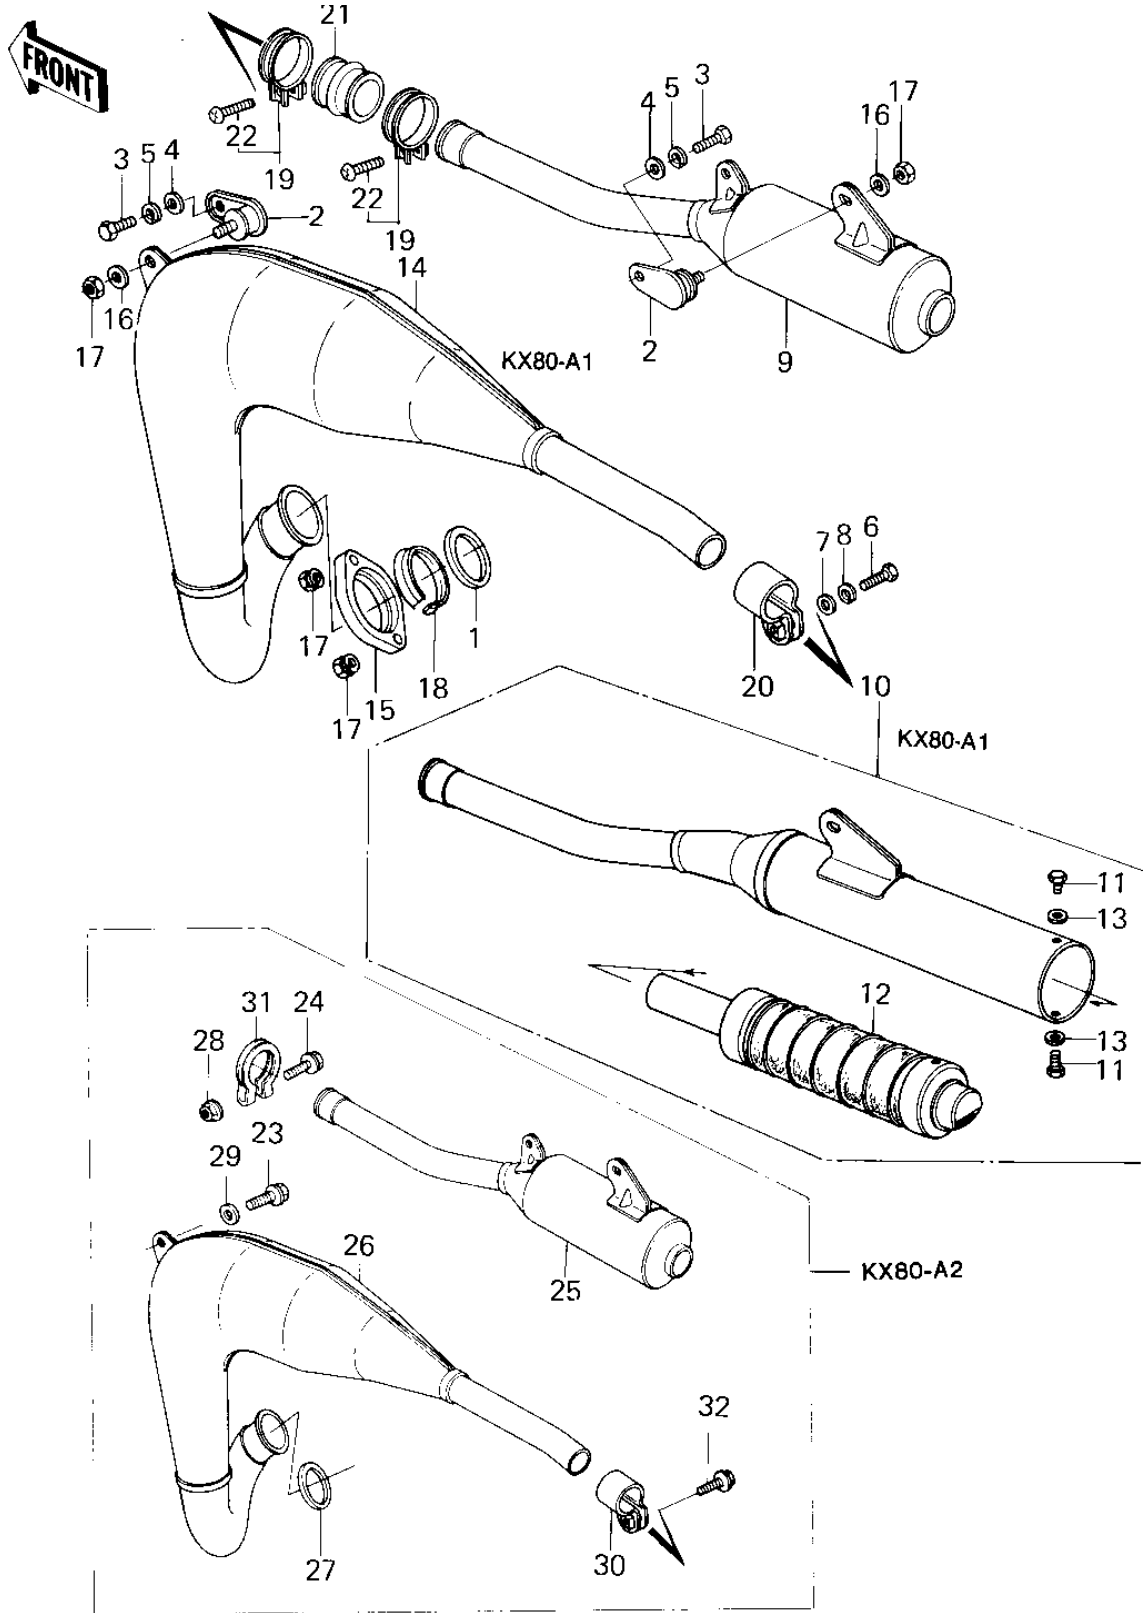

# 1980 KX80 PARTS DIAGRAM

# 1980 KX80 PARTS LIST

## MUFFLER

ITEM NAME	PART NUMBER	QUANTITY
GASKET,EXHAUST HOLDER (Ref # 1)	11009-1261	
BRACKET,MUFFLER (Ref # 2)	11034-1332	
BOLT-UPSET,6X12 (Ref # 3)	112G0612	
WASHER PLAIN 6MM (Ref # 4)	411B0600	
WASHER SPRING 6MM (Ref # 5)	461F0600	
BOLT-UPSET (Ref # 6)	112G0618	
WASHER PLAIN 6MM (Ref # 7)	411B0600	
WASHER SPRING 6MM (Ref # 8)	461F0600	
MUFFLER ASSY (Ref # 9)	18001-1066	
MUFFLER ASSY,W/ARSTR (Ref # 10)	18001-1069	
BOLT,FLANGED,6X8 (Ref # 11)	130B0608	
BAFFLE PIPE,MUFFLER (Ref # 12)	49099-1009	
WASHER OIL PUMP BANJO (Ref # 13)	92022-077	
BODY,MUFFLER (Ref # 14)	18006-1021	
HOLDER,EXHAUST PIPE (Ref # 15)	18069-1008	
WASHER PLAIN 6MM (Ref # 16)	411B0600	
NUT,LOCK 6MM (Ref # 17)	92017-014	
COLLAR,EXHAUST PIPE (Ref # 18)	92027-1145	
CLAMP,CONNECTOR (Ref # 19)	92037-1127	
CLAMP,MUFFLER (Ref # 20)	92037-1130	
SEAL,MUFFLER CONNECT (Ref # 21)	92093-1020	
SCREW-PAN-CROS,5X25 (Ref # 22)	220B0525	
BOLT,FLANGED,6X12 (Ref # 23)	130G0612	
BOLT,FLANGED,6X25 (Ref # 24)	130G0625	
MUFFLER (Ref # 25)	18001-1089	
BODY,MUFFLER,F.BLACK (Ref # 26)	18002-1063	
"O" RING,36M/M (Ref # 27)	670E3036	
NUT-6MM (Ref # 28)	92015-1078	
WASHER PLAIN (Ref # 29)	92022-024	