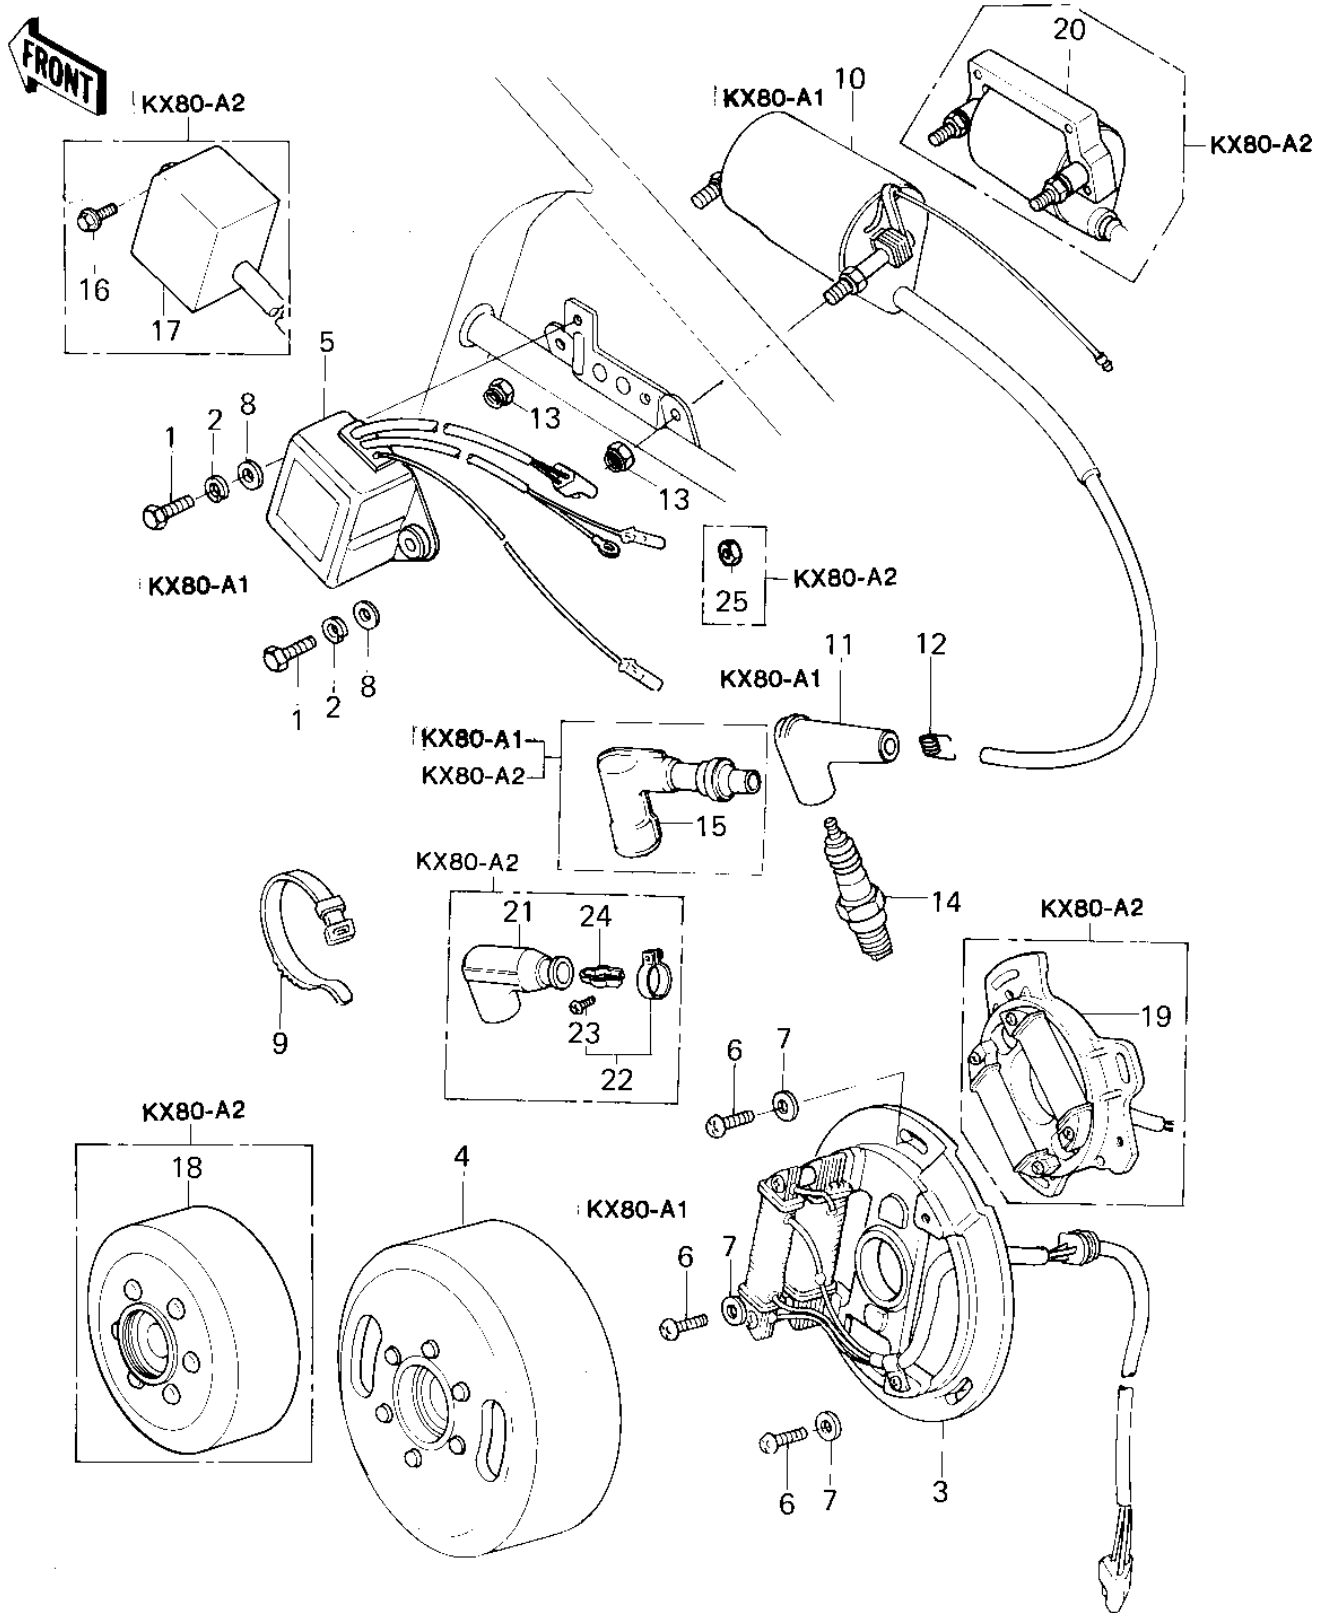

1979 KX80 PARTS DIAGRAM

IGNITION

1979 KX80 PARTS LIST

IGNITION

ITEM NAME	PART NUMBER	QUANTITY
BOLT-UPSET,6X20 (Ref # 1)	112G0620	2
WASHER SPRING 6MM (Ref # 2)	461F0600	2
STATOR ASSY,MAGNETO (Ref # 3)	21003-1018	1
FLYWHEEL,MAGNETO (Ref # 4)	21050-1010	1
IGNITER (Ref # 5)	21119-1007	1
SCREW-PAN-CROS (Ref # 6)	220B0514	3
WASHER PLAIN 5MM (Ref # 7)	410B0500	3
WASHER PLAIN (Ref # 8)	92022-024	2
BAND,SHORT (Ref # 9)	92072-030	1
COIL,IGNITION (Ref # 10)	21121-1020	1
CAP SPARK PLUG (Ref # 11)	21130-009	1
SPRING-SPARK PLUG CAP (Ref # 12)	92101-001	1
NUT (Ref # 13)	92019-008	2
SPARK PLUG B8HS (Ref # 14)	B8HS	1
SPARK PLUG B8ES (Ref # 14)	B8ES	1
CAP,SPARK PLUG (Ref # 15)	21160-005	1
BOLT,FLANGED,6X12 (Ref # 16)	130G0612	1
IGNITER (Ref # 17)	21119-1016	1
FLYWHEEL,MAGNETO (Ref # 18)	21007-1018	1
STATOR (Ref # 19)	21003-1239	1
COIL,IGNITION (Ref # 20)	21121-1060	1
CAP,SPARK PLUG (Ref # 21)	21130-1006	1
CLAMP,SPARK PLUG CAP (Ref # 22)	92037-1173	1
SCREW-PAN-CROS (Ref # 23)	220B0310	1
TERMINAL,PLUG CAP (Ref # 24)	21169-001	1
NUT 6MM (Ref # 25)	311B0600	2