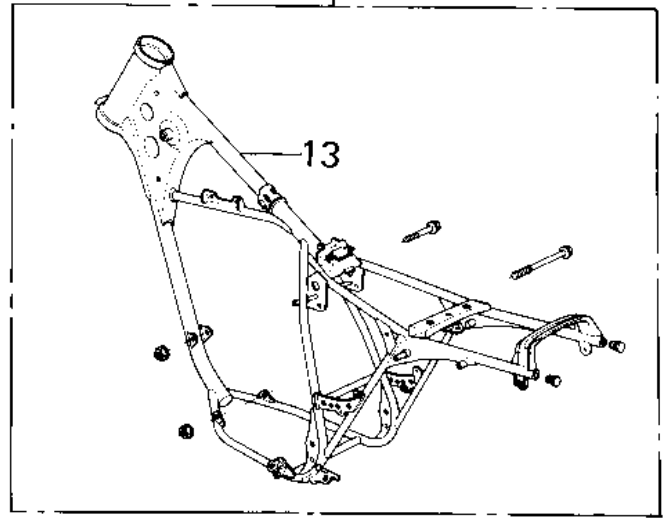

# 1979 KX80 PARTS DIAGRAM

FRAME/FRAME FITTINGS

KX80-A2

# 1979 KX80 PARTS LIST

## FRAME/FRAME FITTINGS

ITEM NAME	PART NUMBER	QUANTITY
FRAME (Ref # 1)	32002-1046	1
BOLT,FLANGED,8X55 (Ref # 2)	130G0855	1
BOLT,FLANGED,8X115 (Ref # 3)	92001-1113	1
NUT,8M/M (Ref # 4)	92015-1014	2
PLUG,FRAME END (Ref # 5)	92066-1034	2
BALL STEEL 3/16' (Ref # 6)	600A0600	23
CONE,STRG STM BRG,UP (Ref # 7)	92047-014	1
RACE,STRG STM BEARING (Ref # 8)	92048-009	1
BALL STEEL 1/4' (Ref # 9)	600A0800	19
RACE STEERING BEARING (Ref # 10)	92048-005	1
CAP,STEERING STEM (Ref # 11)	46098-018	1
NUT,STEERING STEM (Ref # 12)	92090-022	1
FRAME (Ref # 13)	32002-1120	1