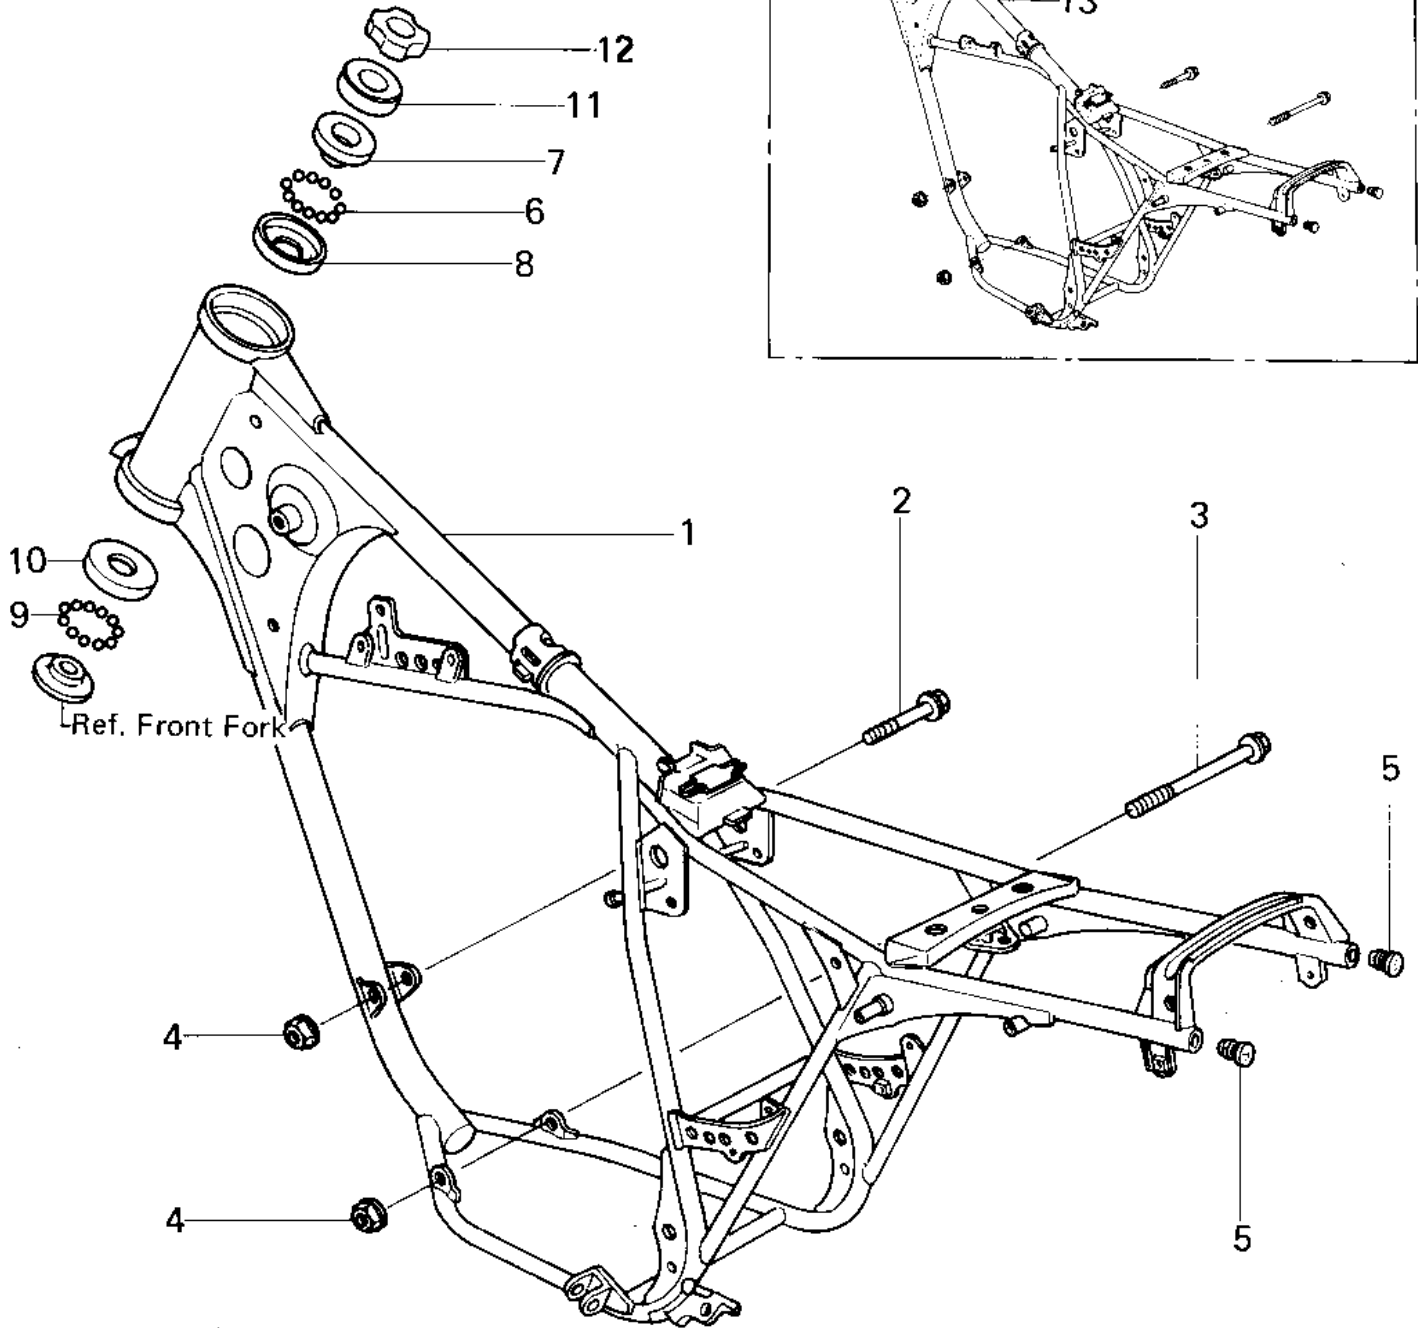

# 1979 KX80 PARTS DIAGRAM

FRAME/FRAME FITTINGS

KX80-A2

# 1979 KX80 PARTS LIST

## FRAME/FRAME FITTINGS

ITEM NAME	PART NUMBER	QUANTITY
FRAME (Ref # 1)	32002-1046	1
BOLT,FLANGED,8X55 (Ref # 2)	130G0855	1
BOLT,FLANGED,8X115 (Ref # 3)	92001-1113	1
NUT,8M/M (Ref # 4)	92015-1014	2
PLUG,FRAME END (Ref # 5)	92066-1034	2
BALL STEEL 3/16' (Ref # 6)	600A0600	23
CONE,STRG STM BRG,UP (Ref # 7)	92047-014	1
RACE,STRG STM BEARING (Ref # 8)	92048-009	1
BALL STEEL 1/4' (Ref # 9)	600A0800	19
RACE STEERING BEARING (Ref # 10)	92048-005	1
CAP,STEERING STEM (Ref # 11)	46098-018	1
NUT,STEERING STEM (Ref # 12)	92090-022	1
FRAME (Ref # 13)	32002-1120	1