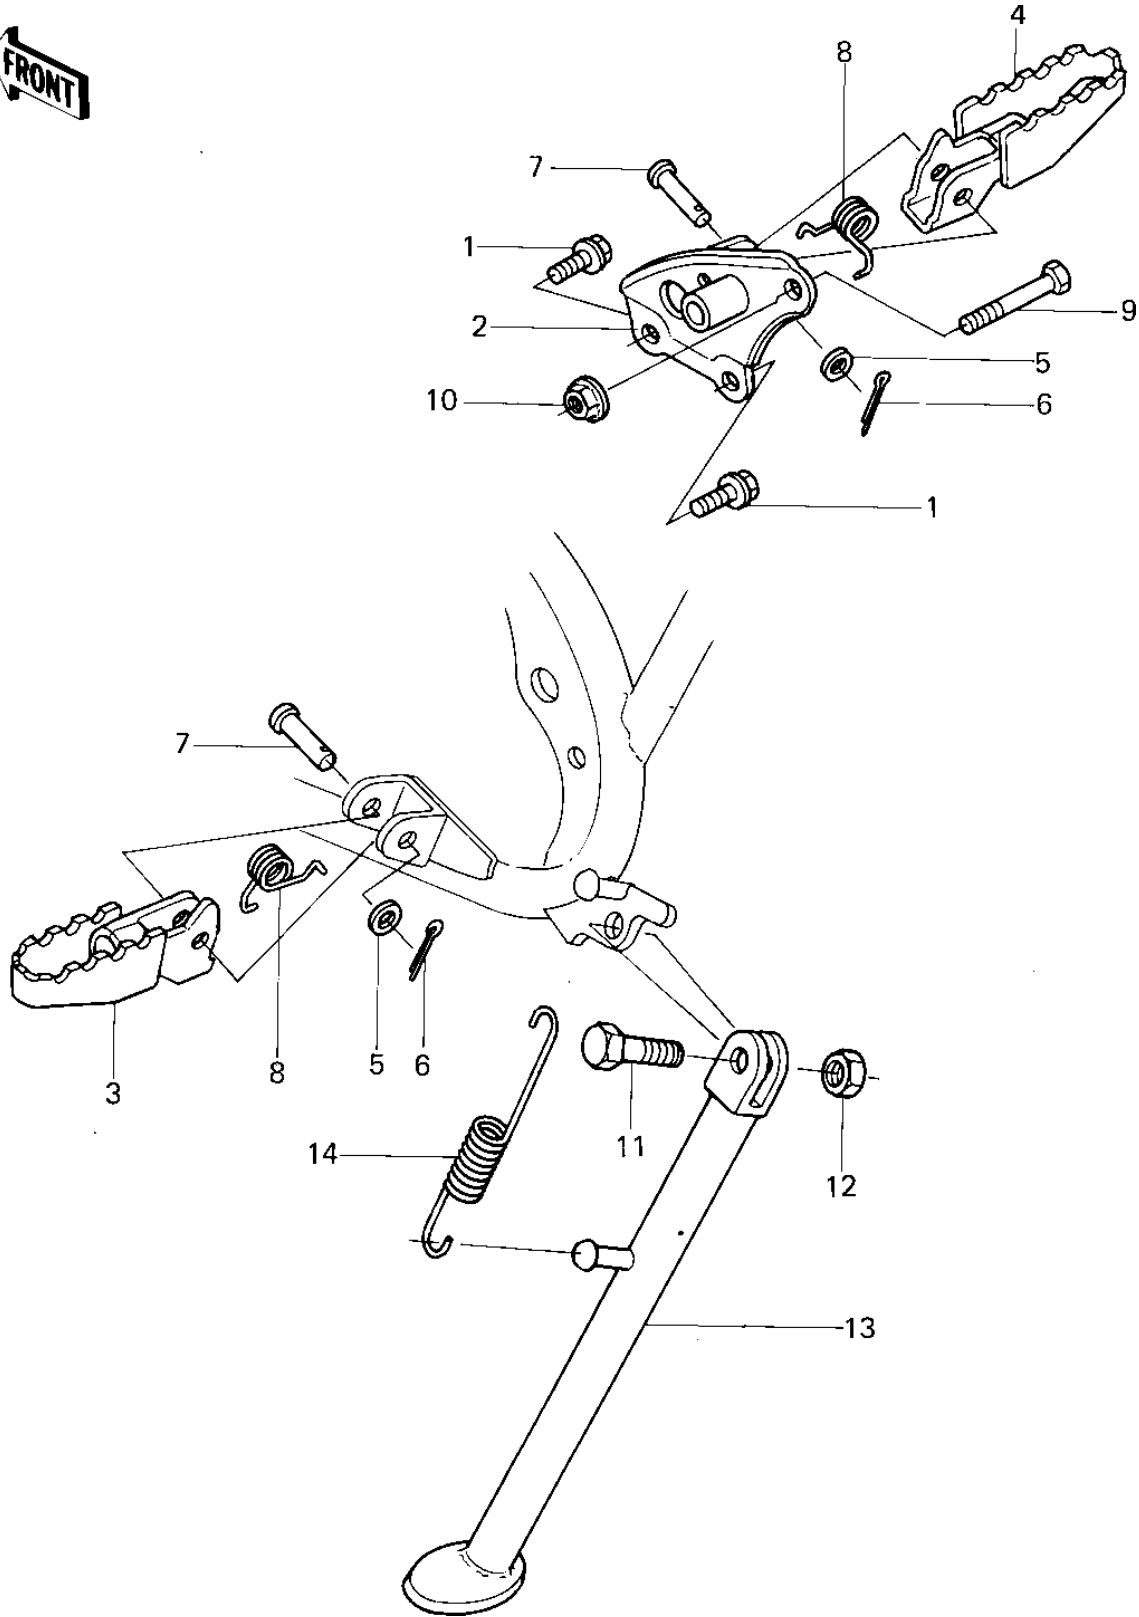

1979 KX80 PARTS DIAGRAM

FOOTRESTS/STAND

1979 KX80 PARTS LIST

FOOTRESTS/STAND

ITEM NAME	PART NUMBER	QUANTITY
BOLT,FLANGED,8X16 (Ref # 1)	131B0816	2
HOLDER,STEP,R.H. (Ref # 2)	34003-1020	1
STEP,FOOTREST,L.H. (Ref # 3)	34028-1011	1
STEP,FOOTREST,R.H. (Ref # 4)	34028-1012	1
WASHER PLAIN 8MM (Ref # 5)	410B0800	2
PIN COTTER 2.5X16 (Ref # 6)	550D2516	2
PIN,FOOTREST BAR FIT (Ref # 7)	92043-115	2
SPRING,FOOTREST STEP (Ref # 8)	92081-1066	2
BOLT,HEX HEAD,8X42 (Ref # 9)	92001-1175	1
NUT-8MM (Ref # 10)	92015-1022	1
BOLT-UPSET,10X30 (Ref # 11)	112G1030	1
NUT 10MM (Ref # 12)	315B1000	1
STAND-SIDE (Ref # 13)	34024-1019	1
SPRING,SIDE STAND (Ref # 14)	34025-005	1