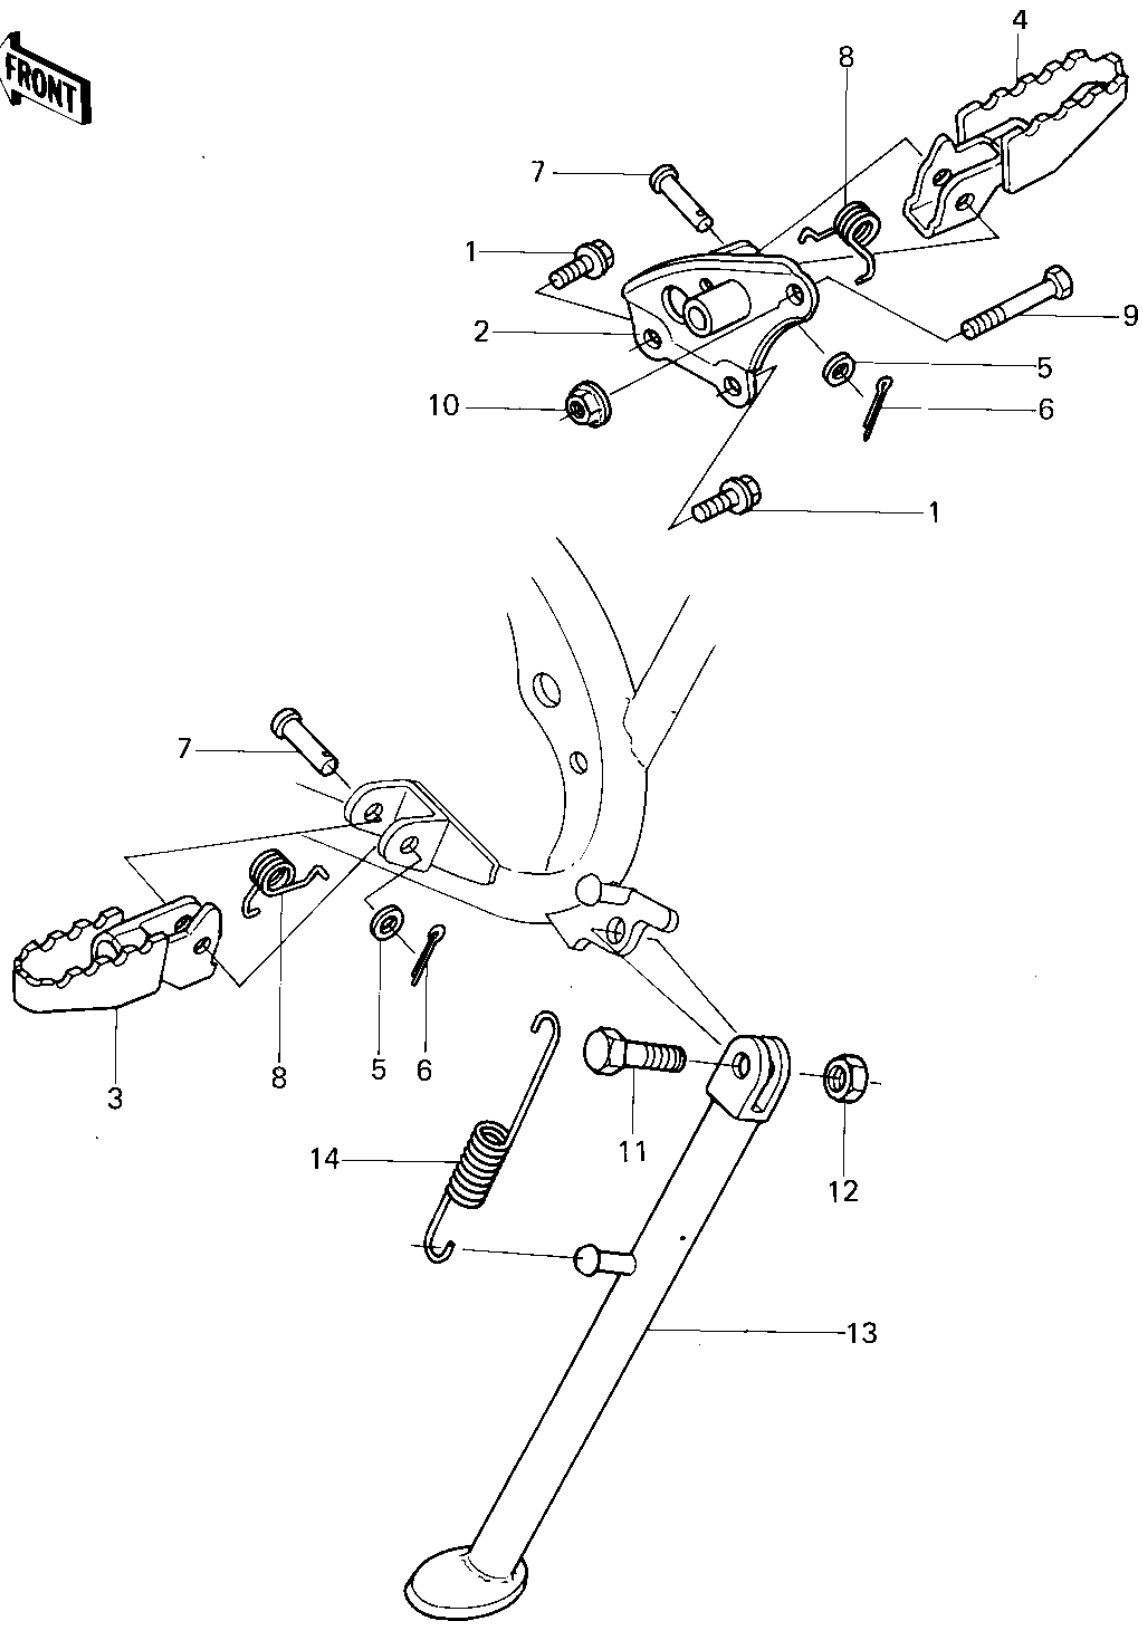

1979 KX80 PARTS DIAGRAM

FOOTRESTS/STAND

1979 KX80 PARTS LIST

FOOTRESTS/STAND

ITEM NAME	PART NUMBER	QUANTITY
BOLT,FLANGED,8X16 (Ref # 1)	131B0816	2
HOLDER,STEP,R.H. (Ref # 2)	34003-1020	1
STEP,FOOTREST,L.H. (Ref # 3)	34028-1011	1
STEP,FOOTREST,R.H. (Ref # 4)	34028-1012	1
WASHER PLAIN 8MM (Ref # 5)	410B0800	2
PIN COTTER 2.5X16 (Ref # 6)	550D2516	2
PIN,FOOTREST BAR FIT (Ref # 7)	92043-115	2
SPRING,FOOTREST STEP (Ref # 8)	92081-1066	2
BOLT,HEX HEAD,8X42 (Ref # 9)	92001-1175	1
NUT-8MM (Ref # 10)	92015-1022	1
BOLT-UPSET,10X30 (Ref # 11)	112G1030	1
NUT 10MM (Ref # 12)	315B1000	1
STAND-SIDE (Ref # 13)	34024-1019	1
SPRING,SIDE STAND (Ref # 14)	34025-005	1