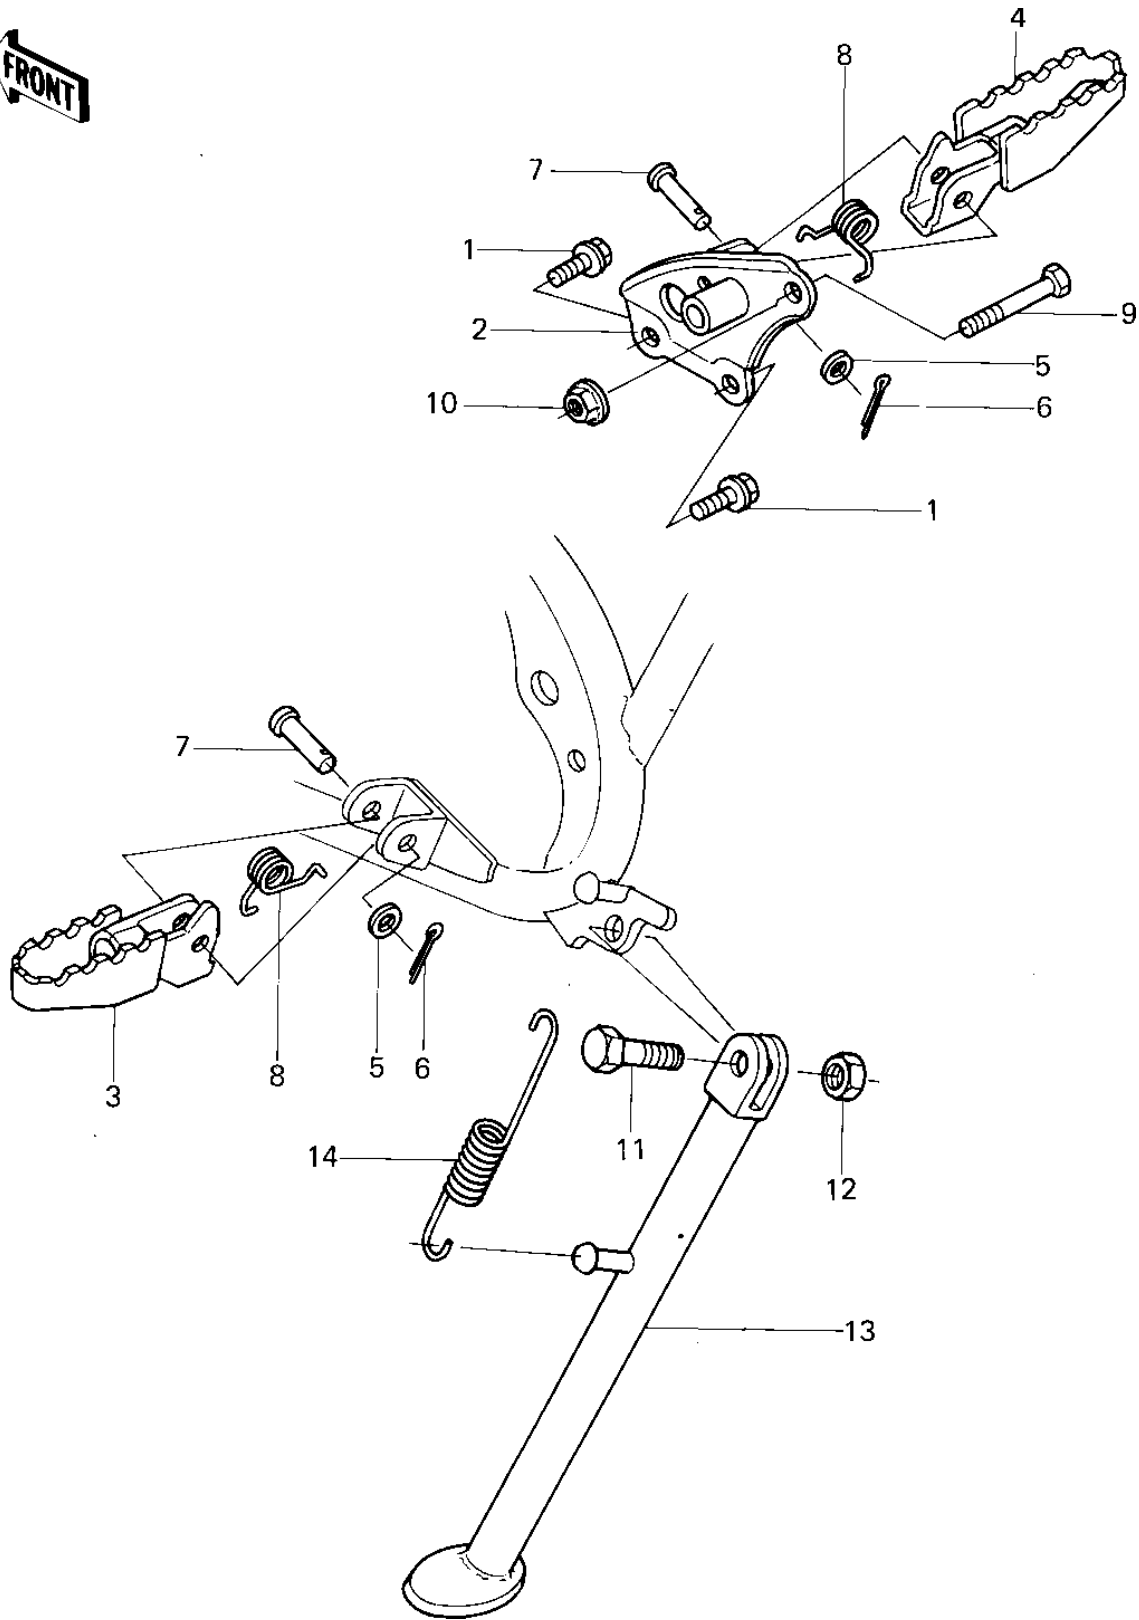

# 1980 KX80 PARTS DIAGRAM

## FOOTRESTS/STAND

# 1980 KX80 PARTS LIST

## FOOTRESTS/STAND

ITEM NAME	PART NUMBER	QUANTITY
BOLT,FLANGED,8X16 (Ref # 1)	131B0816	
HOLDER,STEP,R.H. (Ref # 2)	34003-1020	
STEP,FOOTREST,L.H. (Ref # 3)	34028-1011	
STEP,FOOTREST,R.H. (Ref # 4)	34028-1012	
WASHER PLAIN 8MM (Ref # 5)	410B0800	
PIN COTTER 2.5X16 (Ref # 6)	550D2516	
PIN,FOOTREST BAR FIT (Ref # 7)	92043-115	
SPRING,FOOTREST STEP (Ref # 8)	92081-1066	
BOLT,HEX HEAD,8X42 (Ref # 9)	92001-1175	
NUT-8MM (Ref # 10)	92015-1022	
BOLT-UPSET,10X30 (Ref # 11)	112G1030	
NUT 10MM (Ref # 12)	315B1000	
STAND-SIDE (Ref # 13)	34024-1019	
SPRING,SIDE STAND (Ref # 14)	34025-005	