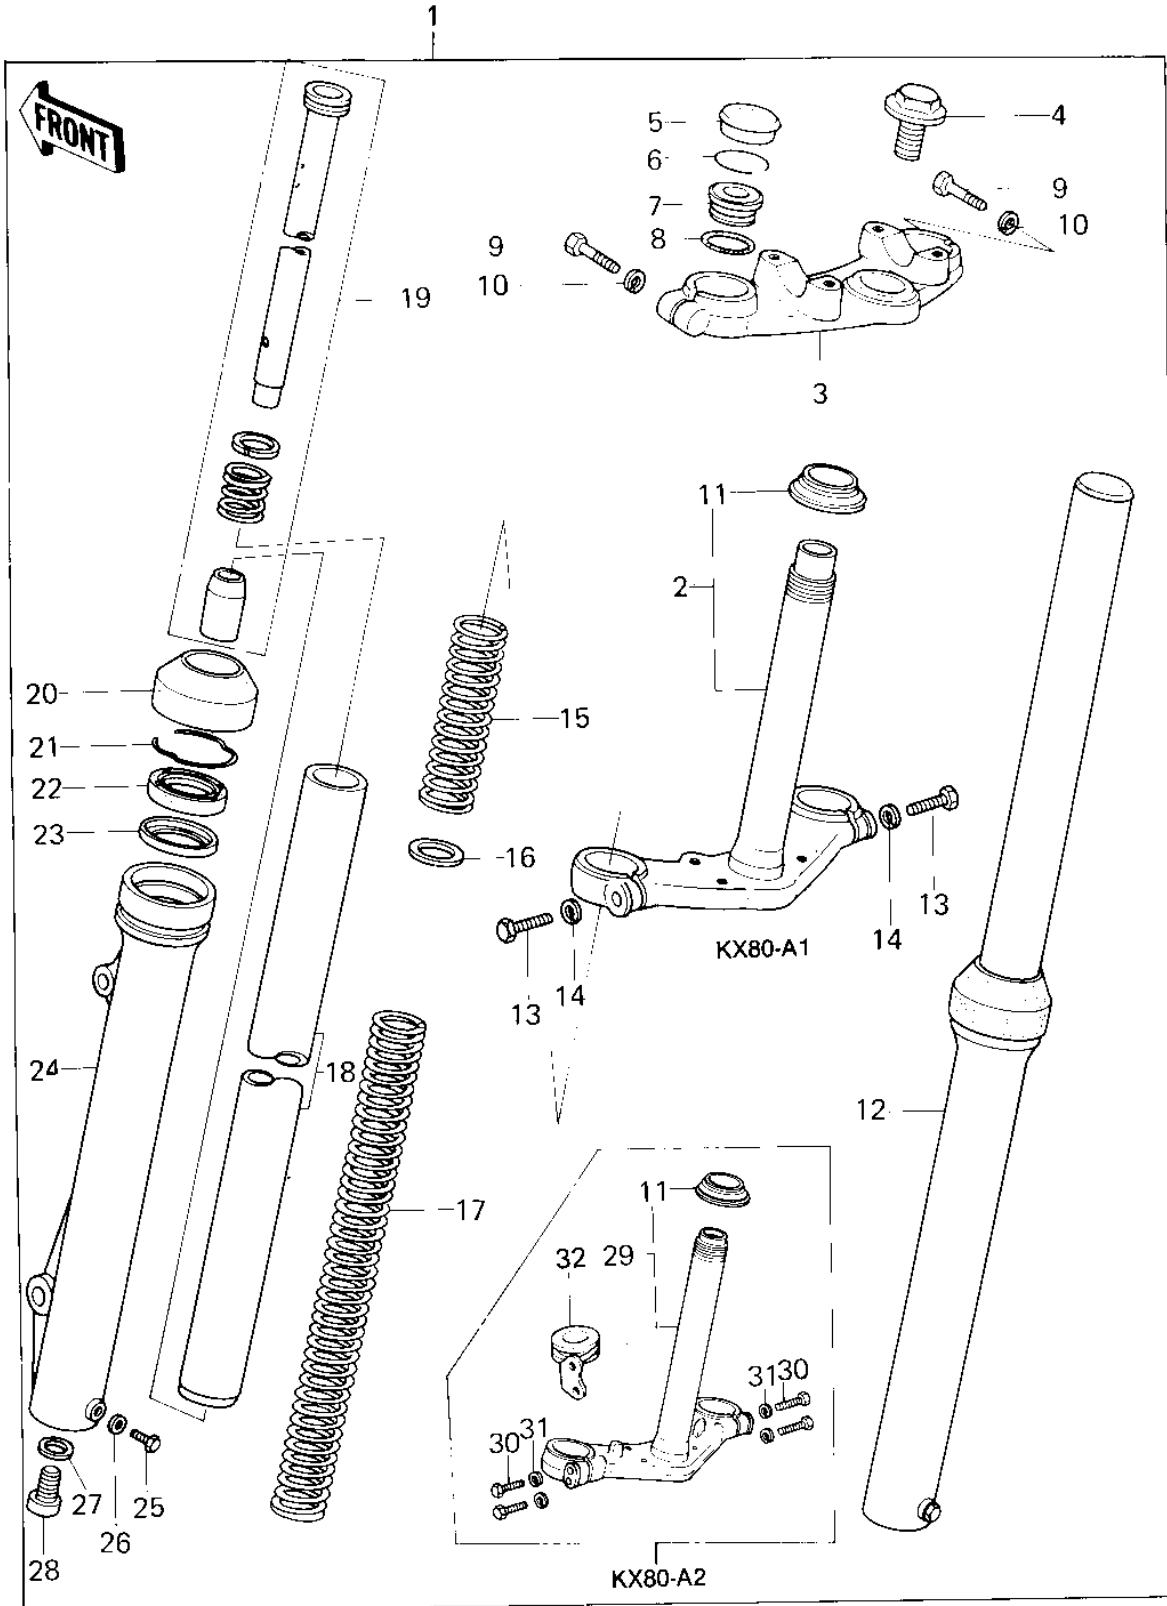

1979 KX80 PARTS DIAGRAM

FRONT FORK

1979 KX80 PARTS LIST

FRONT FORK

ITEM NAME	PART NUMBER	QUANTITY
FORK-FRONT (Ref # 1)	44001-1043	1
FORK-FRONT (Ref # 1)	44001-1122	1
STEM,STEERING (Ref # 2)	44037-1011	1
HEAD,STEERING STEM (Ref # 3)	44039-1016	1
BOLT,STEERING STEM (Ref # 4)	92001-1318	1
CAP,RUBBER,FORK TOP (Ref # 5)	11012-1067	2
CIRCLIP (Ref # 6)	44044-023	2
GUIDE,SPRING (Ref # 7)	44029-022	2
"O" RING (Ref # 8)	44046-025	2
BOLT,HEX HEAD,8X40 (Ref # 9)	92001-1063	2
WASHER SPRING 8MM (Ref # 10)	461F0800	2
CONE STERNG BERG LOW (Ref # 11)	92047-010	1
TUBE,RH,FORK OUTER (Ref # 12)	44006-1019	1
TUBE,RH,FORK OUTER (Ref # 12)	44006-1040	1
BOLT,HEX HEAD 10X35 (Ref # 13)	92001-1252	2
WASHER SPRING 10MM (Ref # 14)	461F1000	2
SPRING,FORK INNER,UPP (Ref # 15)	44026-1025	2
SPRING,FORK INNER,UP (Ref # 15)	44026-1047	2
GUIDE,FORK SPRING (Ref # 16)	44028-1002	2
SPRING,FORK INNER,LOW (Ref # 17)	44026-1023	2
SPRING,FORK INNER,LOW (Ref # 17)	44026-1046	2
TUBE,FORK INNER (Ref # 18)	44013-1016	2
TUBE,FORK INNER (Ref # 18)	44013-1031	2
CYLINDER-FORK (Ref # 19)	44022-1017	2
CYLINDER-FORK (Ref # 19)	44022-1035	2
DUST SHIELD,FORK OUT (Ref # 20)	92093-1019	2
CIRCLIP,FORK OUTER (Ref # 21)	92033-1028	2
OIL SEAL (Ref # 22)	92049-1069	2
SPACER,FORK OUTER (Ref # 23)	92026-1041	2

1979 KX80 PARTS LIST

FRONT FORK

ITEM NAME	PART NUMBER	QUANTITY
TUBE,LH,FORK OUTER (Ref # 24)	44005-1019	1
TUBE,LH,FORK OUTER (Ref # 24)	44005-1040	1
BOLT HEX HEAD 6X8 (Ref # 25)	110B0608	2
GASKET,DRAIN PLUG (Ref # 26)	44045-047	2
GASKET,FORK CYL BOLT (Ref # 27)	44045-051	2
BOLT,FORK CYLINDER (Ref # 28)	44041-078	2
STEM,STEERING (Ref # 29)	44037-1037	1
BOLT,HEX HEAD,8X40 (Ref # 30)	92001-1063	4
WASHER SPRING 8MM (Ref # 31)	461F0800	4
CLAMP,CABLE (Ref # 32)	92072-1039	1