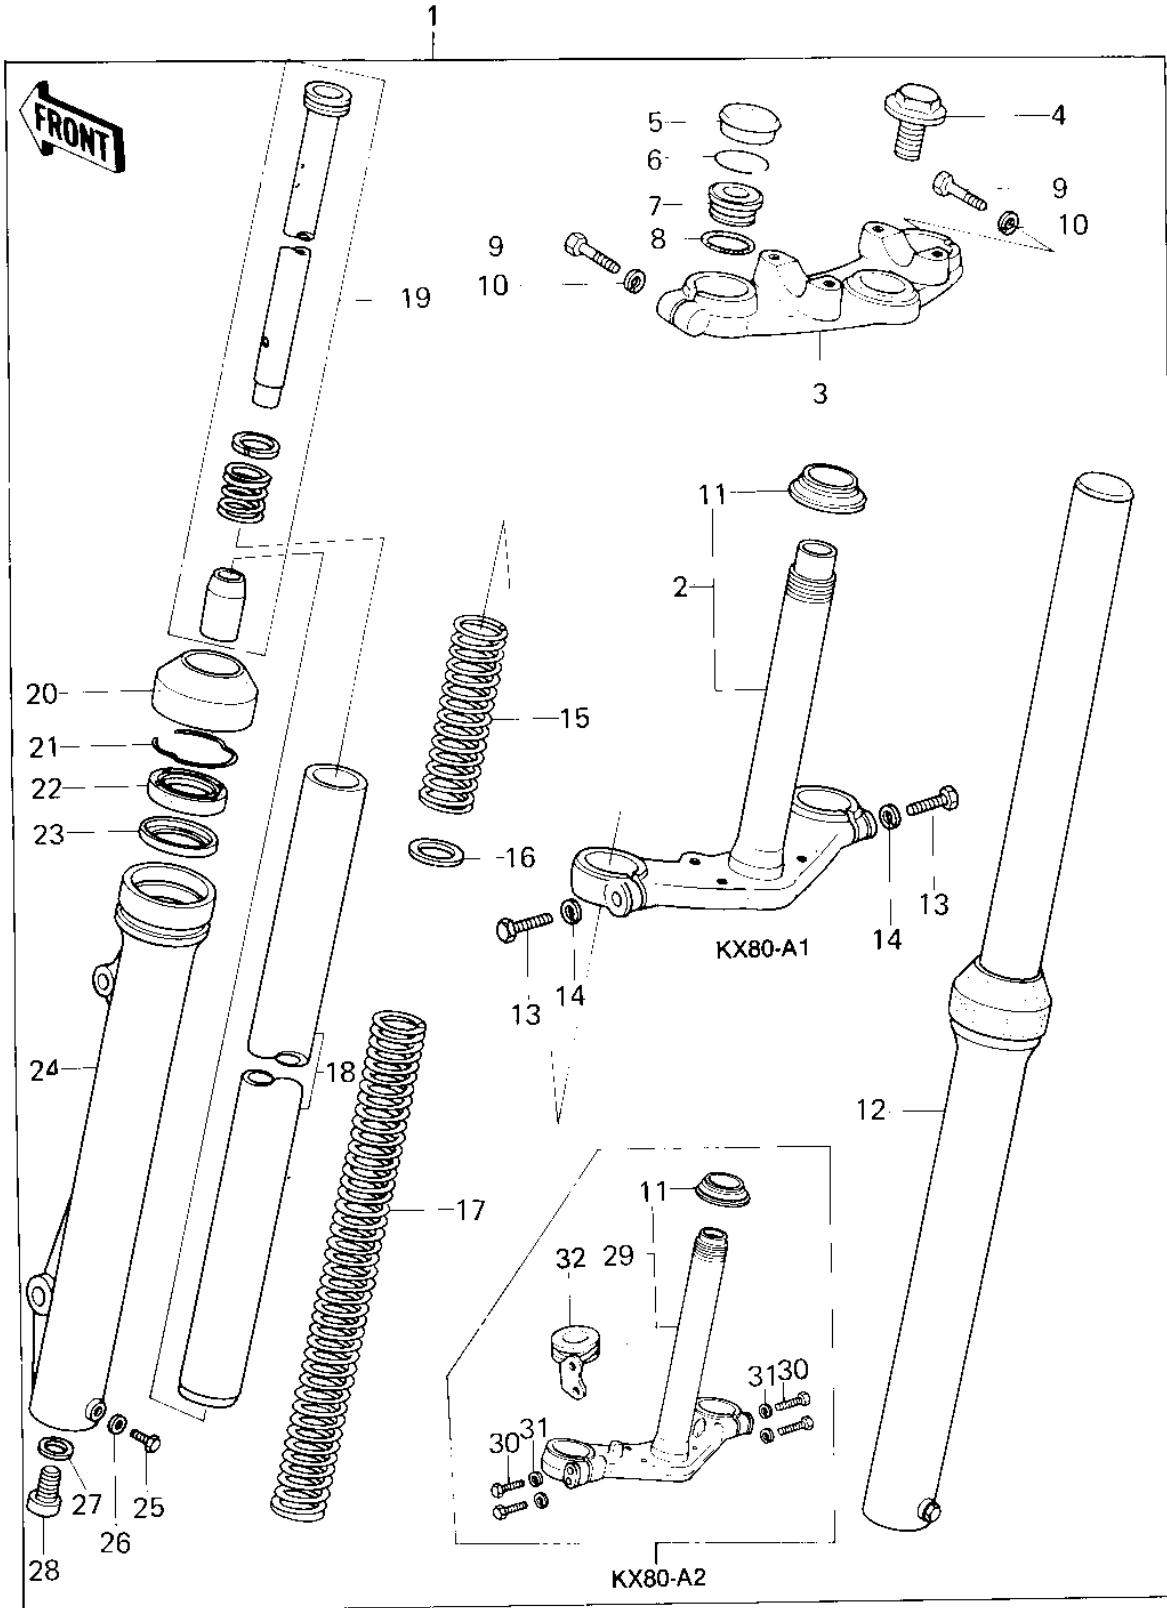

1980 KX80 PARTS DIAGRAM

FRONT FORK

1980 KX80 PARTS LIST

FRONT FORK

ITEM NAME	PART NUMBER	QUANTITY
FORK-FRONT (Ref # 1)	44001-1043	
FORK-FRONT (Ref # 1)	44001-1122	
STEM,STEERING (Ref # 2)	44037-1011	
HEAD,STEERING STEM (Ref # 3)	44039-1016	
BOLT,STEERING STEM (Ref # 4)	92001-1318	
CAP,RUBBER,FORK TOP (Ref # 5)	11012-1067	
CIRCLIP (Ref # 6)	44044-023	
GUIDE,SPRING (Ref # 7)	44029-022	
"O" RING (Ref # 8)	44046-025	
BOLT,HEX HEAD,8X40 (Ref # 9)	92001-1063	
WASHER SPRING 8MM (Ref # 10)	461F0800	
CONE STERNG BERG LOW (Ref # 11)	92047-010	
TUBE,RH,FORK OUTER (Ref # 12)	44006-1019	
TUBE,RH,FORK OUTER (Ref # 12)	44006-1040	
BOLT,HEX HEAD 10X35 (Ref # 13)	92001-1252	
WASHER SPRING 10MM (Ref # 14)	461F1000	
SPRING,FORK INNER,UPP (Ref # 15)	44026-1025	
SPRING,FORK INNER,UP (Ref # 15)	44026-1047	
GUIDE,FORK SPRING (Ref # 16)	44028-1002	
SPRING,FORK INNER,LOW (Ref # 17)	44026-1023	
SPRING,FORK INNER,LOW (Ref # 17)	44026-1046	
TUBE,FORK INNER (Ref # 18)	44013-1016	
TUBE,FORK INNER (Ref # 18)	44013-1031	
CYLINDER-FORK (Ref # 19)	44022-1017	
CYLINDER-FORK (Ref # 19)	44022-1035	
DUST SHIELD,FORK OUT (Ref # 20)	92093-1019	
CIRCLIP,FORK OUTER (Ref # 21)	92033-1028	
OIL SEAL (Ref # 22)	92049-1069	
SPACER,FORK OUTER (Ref # 23)	92026-1041	

1980 KX80 PARTS LIST

FRONT FORK

ITEM NAME	PART NUMBER	QUANTITY
TUBE,LH,FORK OUTER (Ref # 24)	44005-1019	
TUBE,LH,FORK OUTER (Ref # 24)	44005-1040	
BOLT HEX HEAD 6X8 (Ref # 25)	110B0608	
GASKET,DRAIN PLUG (Ref # 26)	44045-047	
GASKET,FORK CYL BOLT (Ref # 27)	44045-051	
BOLT,FORK CYLINDER (Ref # 28)	44041-078	
STEM,STEERING (Ref # 29)	44037-1037	
BOLT,HEX HEAD,8X40 (Ref # 30)	92001-1063	
WASHER SPRING 8MM (Ref # 31)	461F0800	
CLAMP,CABLE (Ref # 32)	92072-1039	