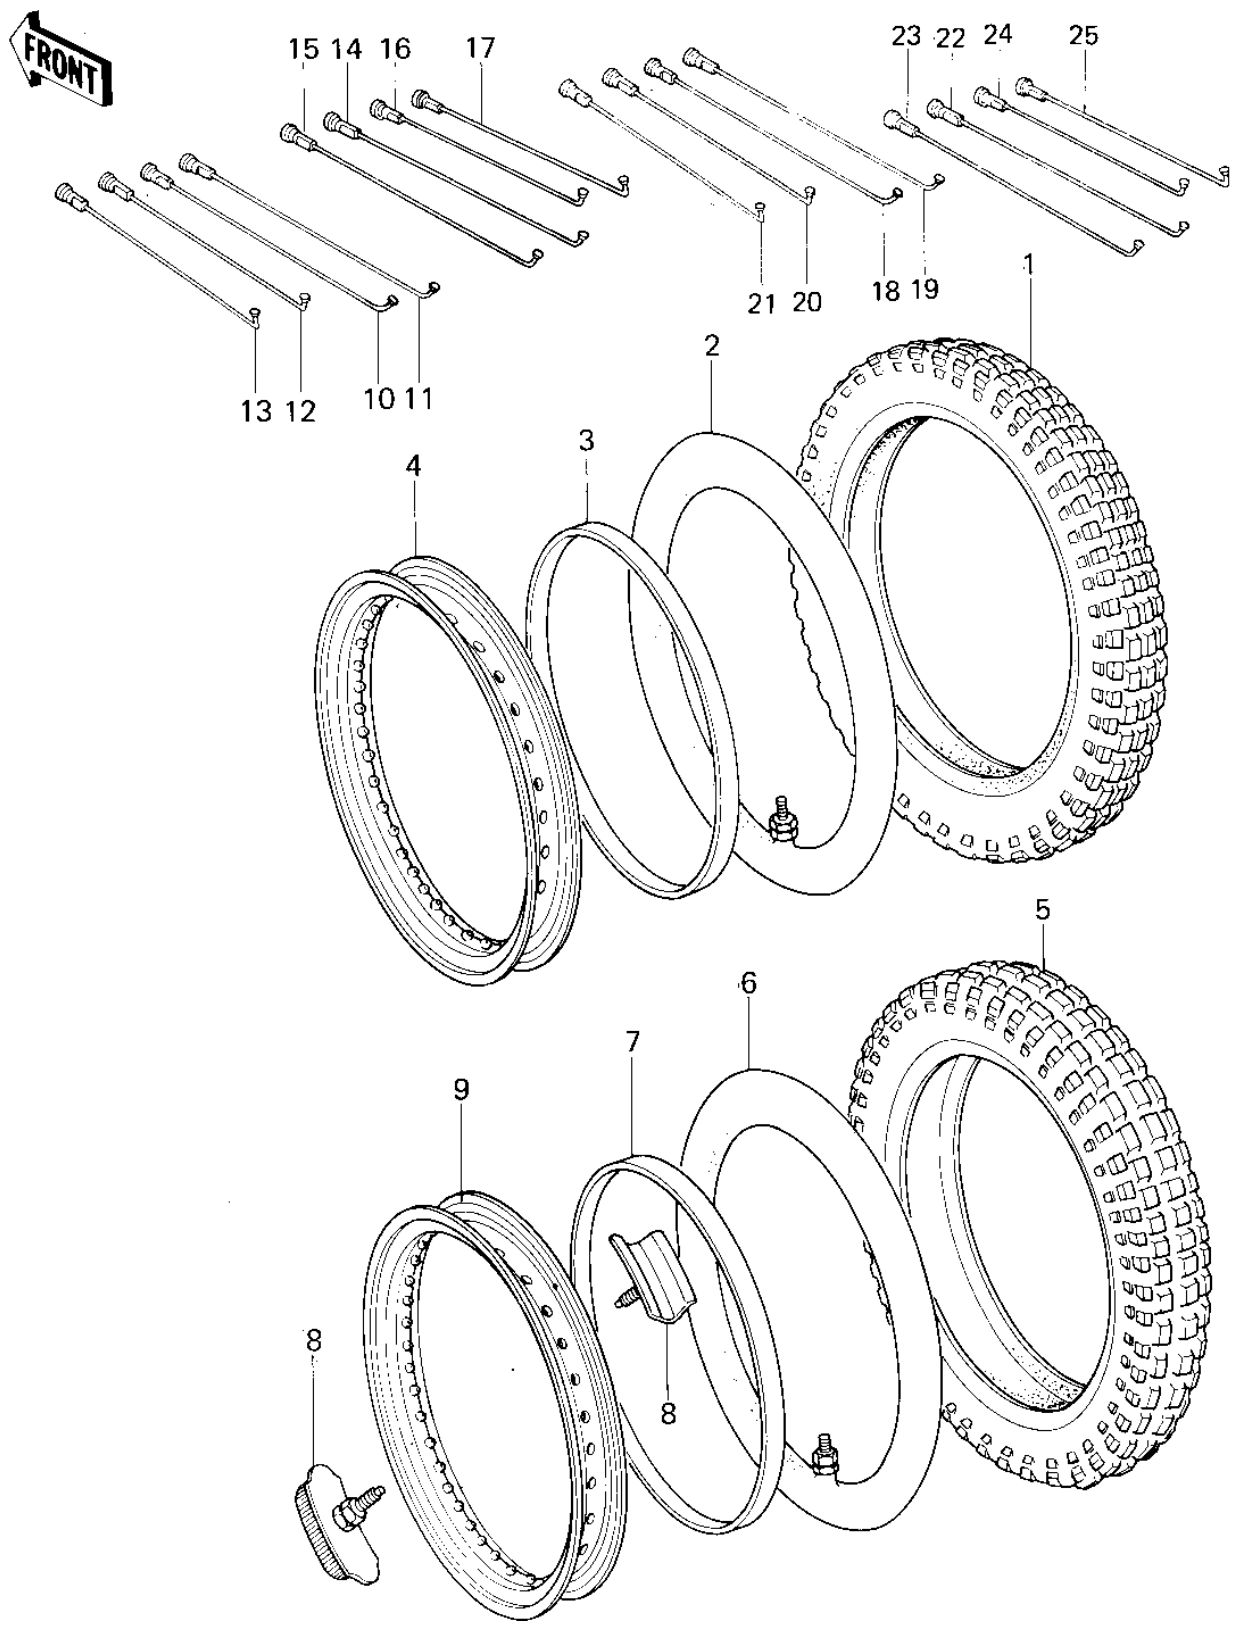

1979 KX80 PARTS DIAGRAM

WHEELS/TIRES

1979 KX80 PARTS LIST

WHEELS/TIRES

ITEM NAME	PART NUMBER	QUANTITY
TIRE 275-17 K190 F (Ref # 1)	41002-1194	1
UNAVAILABLE IN PRICE BOOK (Ref # 2)	41022-1012	1
BAND-RIM,FR (Ref # 3)	41023-1067	1
RIM,FRONT,1.40X17 (Ref # 4)	41025-1014	1
TIRE,RR (Ref # 5)	41002-1677	1
UNAVAILABLE IN PRICE BOOK (Ref # 6)	41022-1013	1
BAND,RIM,4.10-14 (Ref # 7)	41023-1025	1
PROTECTOR-BEAD 1.60A (Ref # 8)	41024-006	2
RIM,REAR,1.60X14 (Ref # 9)	41025-1011	1
SPOKE-ASY,FR (Ref # 10)	41027-5018	9
SPOKE-ASY,FR (Ref # 11)	41028-5016	9
SPOKE-ASY,FR INNER L (Ref # 12)	41027-5017	9
SPOKE-ASY,FR OUTER L (Ref # 13)	41028-5015	9
SPOKE-ASY,RR (Ref # 14)	41027-5020	9
SPOKE-ASY,RR (Ref # 15)	41028-5018	9
SPOKE-ASY,RR INNER R (Ref # 16)	41027-5019	9
SPOKE-ASY,RR OUTER R (Ref # 17)	41028-5017	9