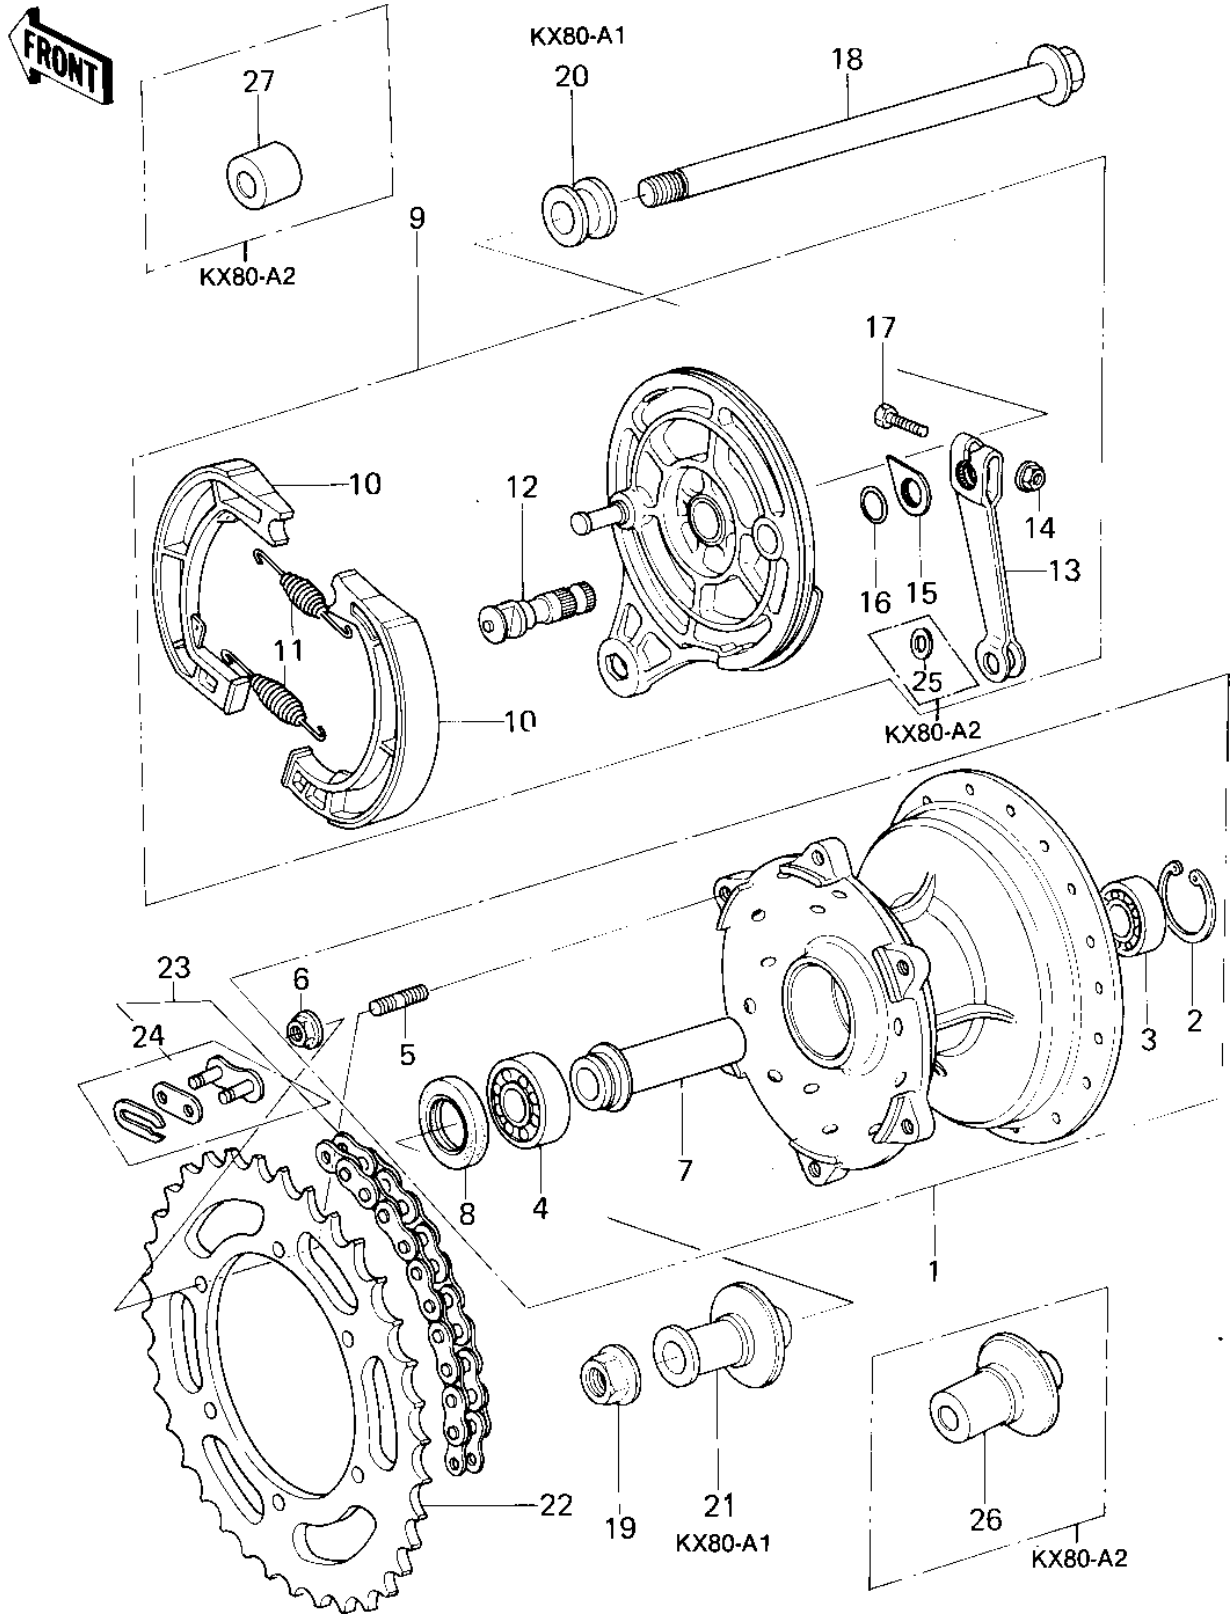

# 1979 KX80 PARTS DIAGRAM

REAR HUB/BRAKE/CHAIN

# 1979 KX80 PARTS LIST

## REAR HUB/BRAKE/CHAIN

ITEM NAME	PART NUMBER	QUANTITY
DRUM-ASSY,REAR BRAKE (Ref # 1)	41034-5003	1
DRUM-ASSY,REAR BRAKE (Ref # 1)	41034-5003	1
CIRCLIP,32MM (Ref # 2)	481J3200	1
BEARING,BALL (Ref # 3)	601B6201U	1
BEARING BALL #6203 (Ref # 4)	601B6203	1
STUD,8X15 (Ref # 5)	92004-1014	6
STUD,8X17 (Ref # 5)	92004-1015	6
NUT-8MM (Ref # 6)	92015-1022	6
COLLAR,REAR BRAKE DRM (Ref # 7)	92027-1089	1
OIL SEAL,24X40X8 (Ref # 8)	92049-1012	1
PANEL-ASY,RR BRK (Ref # 9)	41035-1032	1
PANEL-ASY,RR BRK (Ref # 9)	41035-1032	1
SHOE,BRAKE (Ref # 10)	41048-1021	2
SPRING,BRAKE SHOE (Ref # 11)	92081-1766	2
CAM,BRAKE,REAR (Ref # 12)	41050-1012	1
LEVER,BRAKE CAM,REAR (Ref # 13)	41053-1010	1
NUT,6MM (Ref # 14)	41072-007	1
INDICATOR,BRAKE SHOE (Ref # 15)	41085-1002	1
"O" RING,12MM (Ref # 16)	670B2012	1
BOLT,HEX HEAD,6X30 (Ref # 17)	92001-1135	1
AXLE,REAR (Ref # 18)	41068-1037	1
AXLE,REAR,12X211 (Ref # 18)	41068-1036	1
NUT-12MM (Ref # 19)	92015-1156	1
COLLAR,REAR AXLE,R.H. (Ref # 20)	92027-1090	1
COLLAR,REAR AXLE,L.H. (Ref # 21)	92027-1091	1
REAR SPROCKET,48T (Ref # 22)	42041-1016	1
REAR SPROCKET,50T (Ref # 22)	42041-1034	(1
REAR SPROCKET,52T (Ref # 22)	42041-1035	(1
CHAIN ASSY,EK420SHG (Ref # 23)	92057-1093	1

## REAR HUB/BRAKE/CHAIN

ITEM NAME	PART NUMBER	QUANTITY
CHAIN ASSY,EK420SHG (Ref # 23)	92057-1097	1
JOINT,CHAIN (Ref # 24)	92058-1016	1
WASHER (Ref # 25)	92022-257	1
COLLAR,REAR BRAKE DRM (Ref # 26)	92027-1246	1
COLLAR,REAR AXLE (Ref # 27)	92027-1247	1