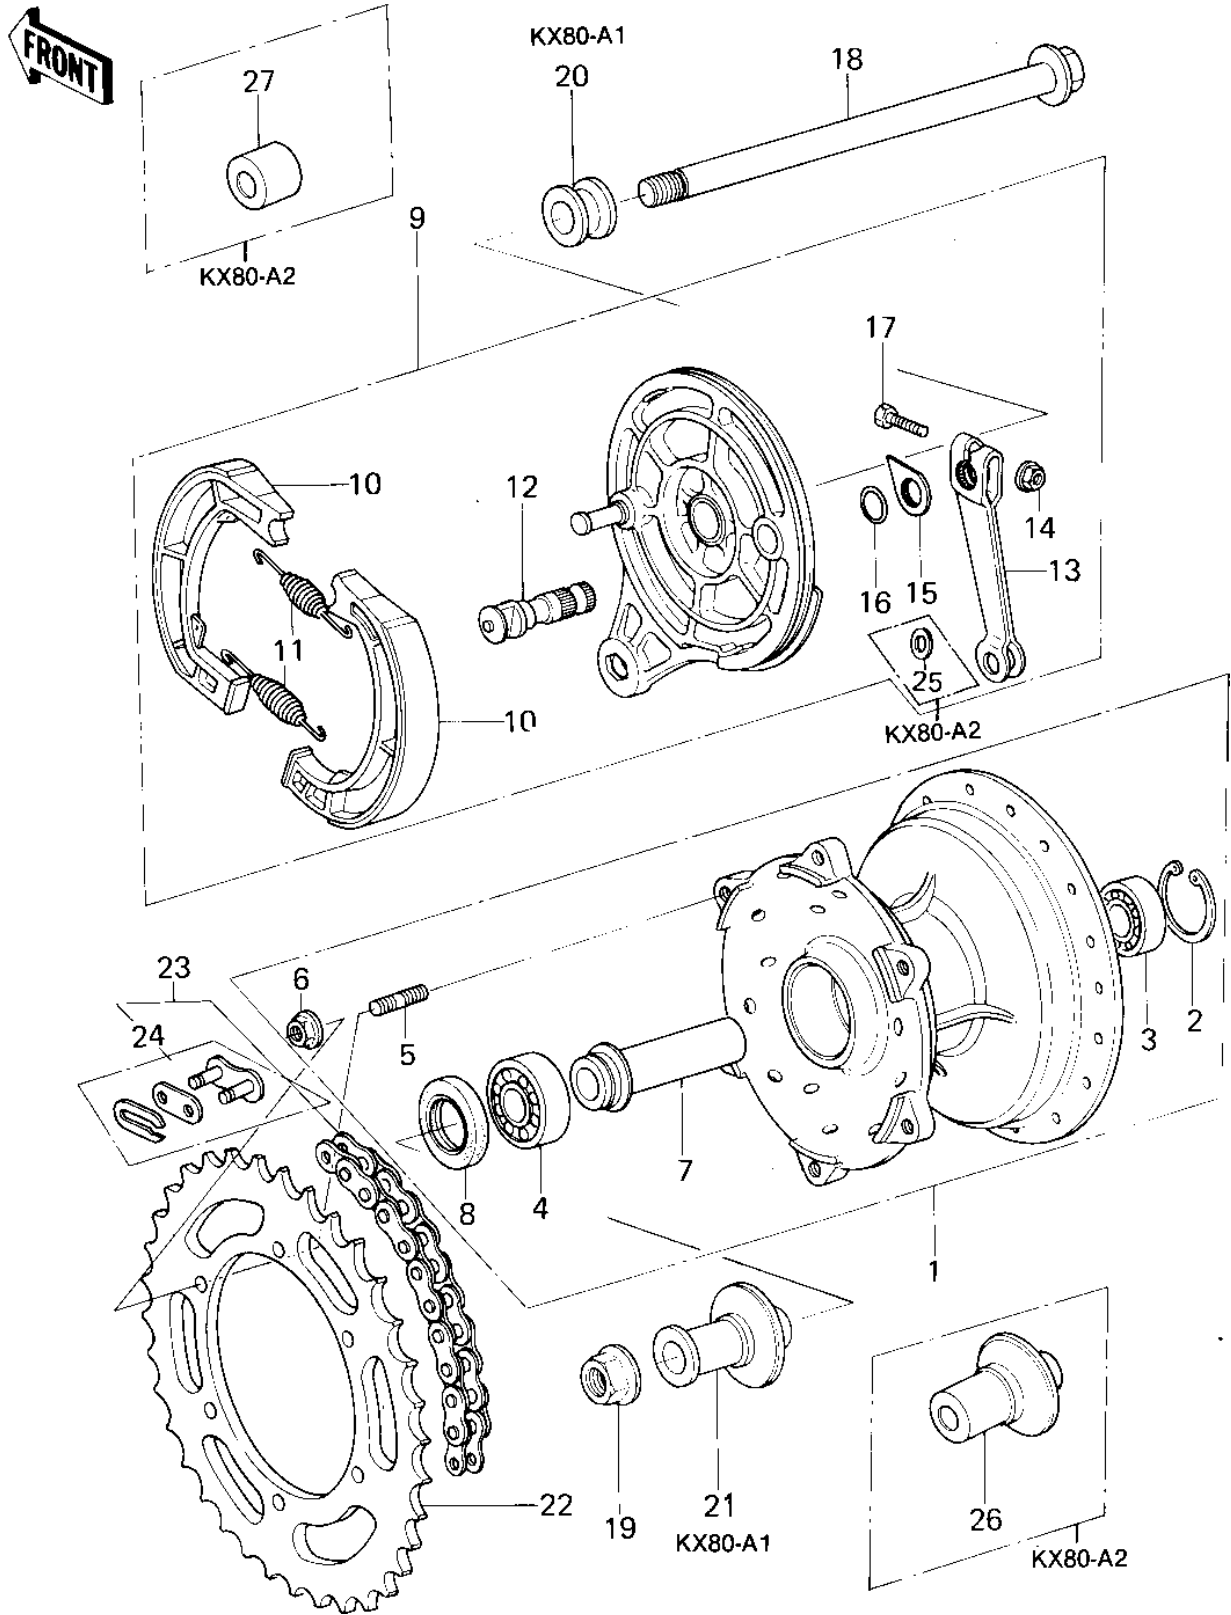

1979 KX80 PARTS DIAGRAM

REAR HUB/BRAKE/CHAIN

1979 KX80 PARTS LIST

REAR HUB/BRAKE/CHAIN

ITEM NAME	PART NUMBER	QUANTITY
DRUM-ASSY,REAR BRAKE (Ref # 1)	41034-5003	1
DRUM-ASSY,REAR BRAKE (Ref # 1)	41034-5003	1
CIRCLIP,32MM (Ref # 2)	481J3200	1
BEARING,BALL (Ref # 3)	601B6201U	1
BEARING BALL #6203 (Ref # 4)	601B6203	1
STUD,8X15 (Ref # 5)	92004-1014	6
STUD,8X17 (Ref # 5)	92004-1015	6
NUT-8MM (Ref # 6)	92015-1022	6
COLLAR,REAR BRAKE DRM (Ref # 7)	92027-1089	1
OIL SEAL,24X40X8 (Ref # 8)	92049-1012	1
PANEL-ASY,RR BRK (Ref # 9)	41035-1032	1
PANEL-ASY,RR BRK (Ref # 9)	41035-1032	1
SHOE,BRAKE (Ref # 10)	41048-1021	2
SPRING,BRAKE SHOE (Ref # 11)	92081-1766	2
CAM,BRAKE,REAR (Ref # 12)	41050-1012	1
LEVER,BRAKE CAM,REAR (Ref # 13)	41053-1010	1
NUT,6MM (Ref # 14)	41072-007	1
INDICATOR,BRAKE SHOE (Ref # 15)	41085-1002	1
"O" RING,12MM (Ref # 16)	670B2012	1
BOLT,HEX HEAD,6X30 (Ref # 17)	92001-1135	1
AXLE,REAR (Ref # 18)	41068-1037	1
AXLE,REAR,12X211 (Ref # 18)	41068-1036	1
NUT-12MM (Ref # 19)	92015-1156	1
COLLAR,REAR AXLE,R.H. (Ref # 20)	92027-1090	1
COLLAR,REAR AXLE,L.H. (Ref # 21)	92027-1091	1
REAR SPROCKET,48T (Ref # 22)	42041-1016	1
REAR SPROCKET,50T (Ref # 22)	42041-1034	(1
REAR SPROCKET,52T (Ref # 22)	42041-1035	(1
CHAIN ASSY,EK420SHG (Ref # 23)	92057-1093	1

1979 KX80 PARTS LIST

REAR HUB/BRAKE/CHAIN

ITEM NAME	PART NUMBER	QUANTITY
CHAIN ASSY,EK420SHG (Ref # 23)	92057-1097	1
JOINT,CHAIN (Ref # 24)	92058-1016	1
WASHER (Ref # 25)	92022-257	1
COLLAR,REAR BRAKE DRM (Ref # 26)	92027-1246	1
COLLAR,REAR AXLE (Ref # 27)	92027-1247	1