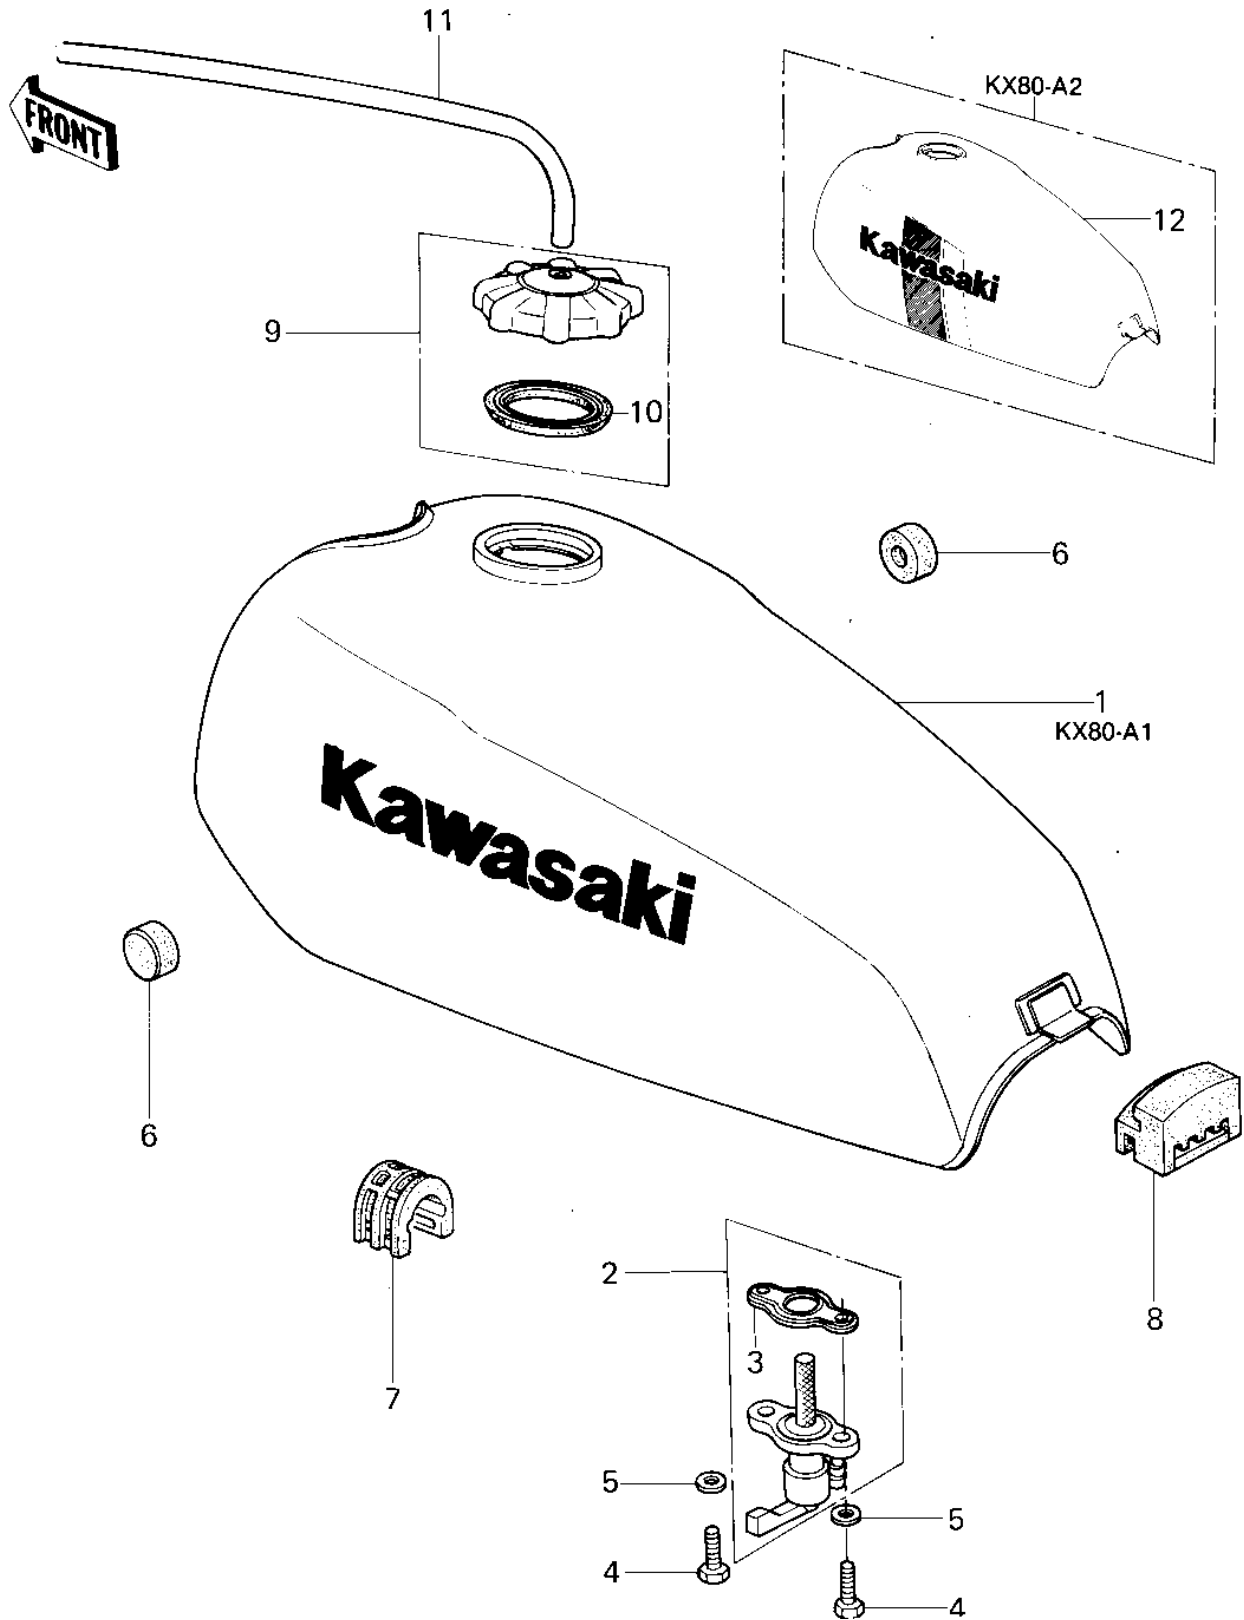

# 1979 KX80 PARTS DIAGRAM

FUEL TANK

## 1979 KX80 PARTS LIST

### FUEL TANK

ITEM NAME	PART NUMBER	QUANTITY
TANK-FUEL,L.GREEN (Ref # 1)	51001-1012-7F	1
TAP-ASSY-FUEL (Ref # 2)	51023-1115	1
TAP-ASSY-FUEL (Ref # 2)	51023-1115	1
GASKET,FUEL TAP (Ref # 3)	11009-1135	1
BOLT,6X20,FUEL TAP (Ref # 4)	92001-1091	2
WASHER-PLAIN (Ref # 5)	92022-183	2
DAMPER RUBBER-FL TANK (Ref # 6)	92075-101	2
DAMPER,FUEL TANK (Ref # 7)	92075-1065	1
DAMPER,FUEL TANK (Ref # 8)	92075-1066	1
CAP ASSY,TANK,FUEL (Ref # 9)	51048-1004	1
GASKET,FUEL TANK CAP (Ref # 10)	51059-006	1
TUBE-RUBBER 5X400 (Ref # 11)	702A05400	1
TANK-FUEL,LIME GREEN (Ref # 12)	51001-5046-7F	1