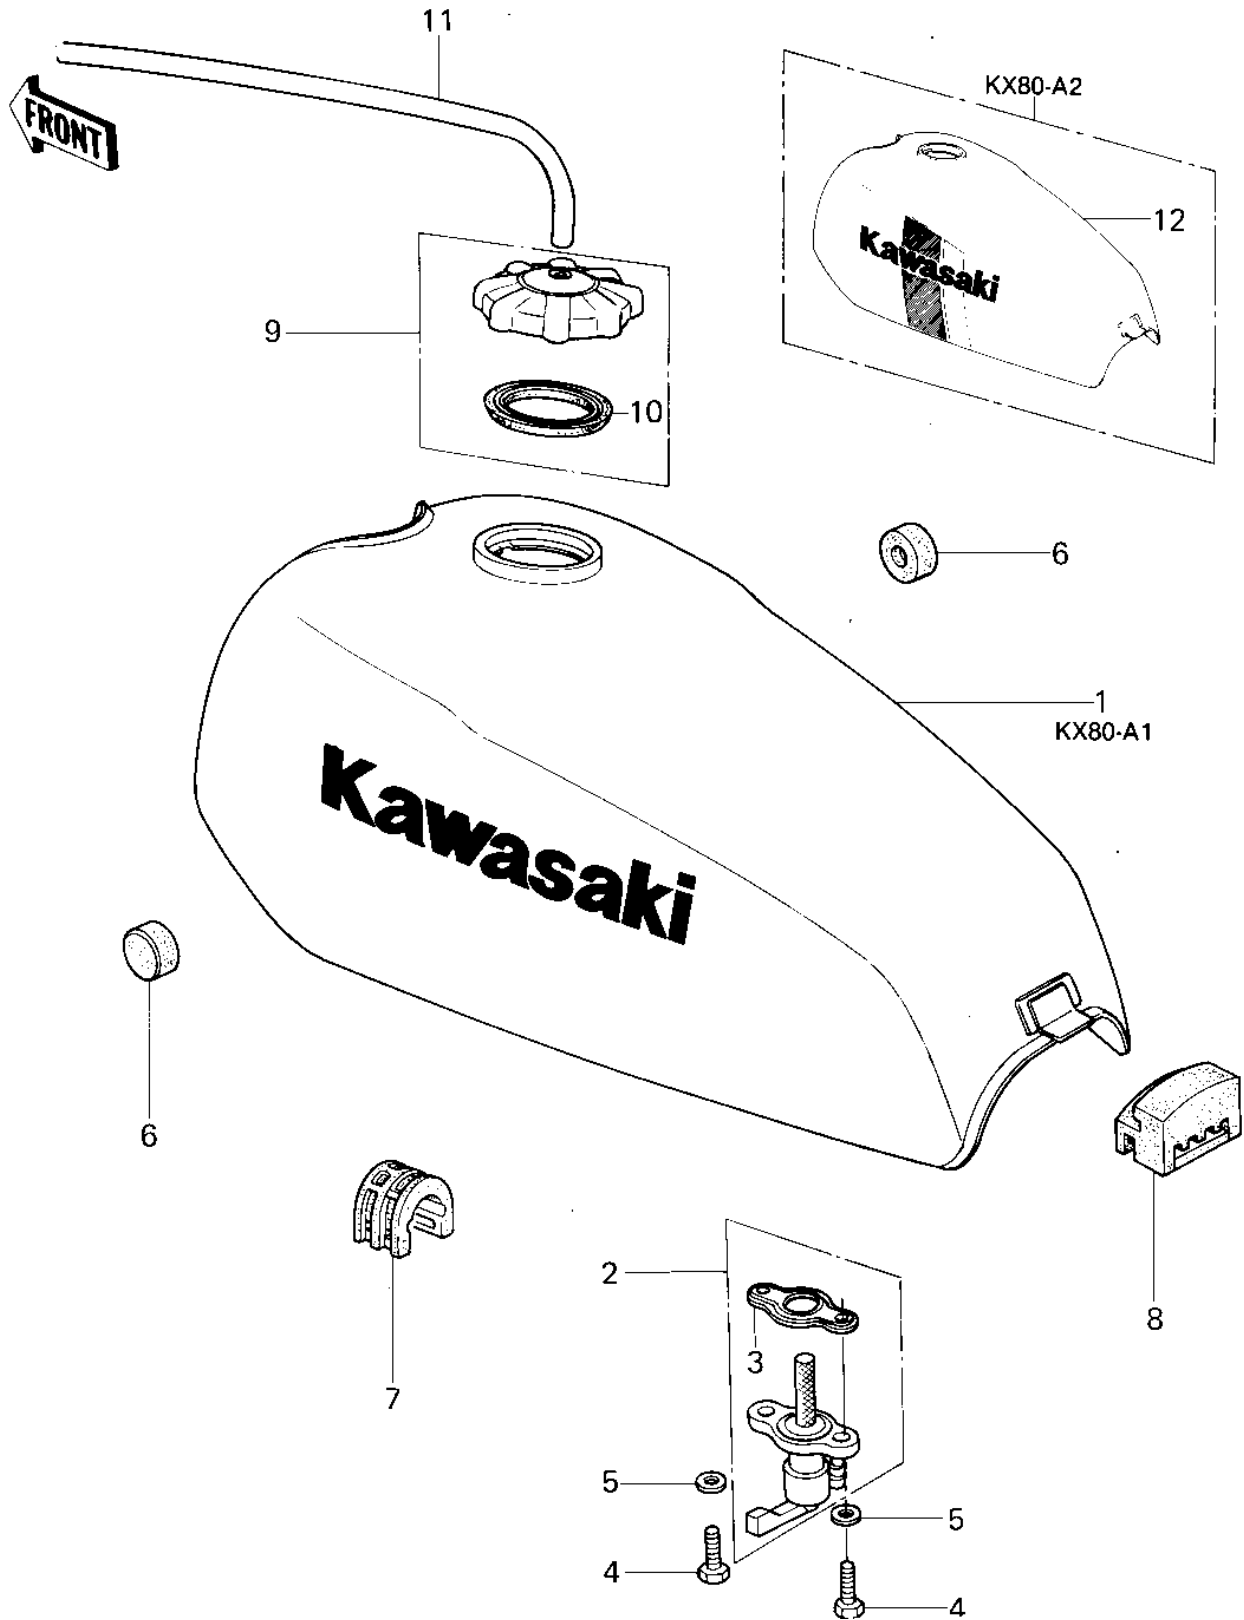

# 1980 KX80 PARTS DIAGRAM

FUEL TANK

# 1980 KX80 PARTS LIST

## FUEL TANK

ITEM NAME	PART NUMBER	QUANTITY
TANK-FUEL,L.GREEN (Ref # 1)	51001-1012-7F	9
TAP-ASSY-FUEL (Ref # 2)	51023-1115	9
TAP-ASSY-FUEL (Ref # 2)	51023-1115	9
GASKET,FUEL TAP (Ref # 3)	11009-1135	9
BOLT,6X20,FUEL TAP (Ref # 4)	92001-1091	9
WASHER-PLAIN (Ref # 5)	92022-183	9
DAMPER RUBBER-FL TANK (Ref # 6)	92075-101	9
DAMPER,FUEL TANK (Ref # 7)	92075-1065	9
DAMPER,FUEL TANK (Ref # 8)	92075-1066	9
CAP ASSY,TANK,FUEL (Ref # 9)	51048-1004	9
GASKET,FUEL TANK CAP (Ref # 10)	51059-006	9
TUBE-RUBBER 5X400 (Ref # 11)	702A05400	9
TANK-FUEL,LIME GREEN (Ref # 12)	51001-5046-7F	9