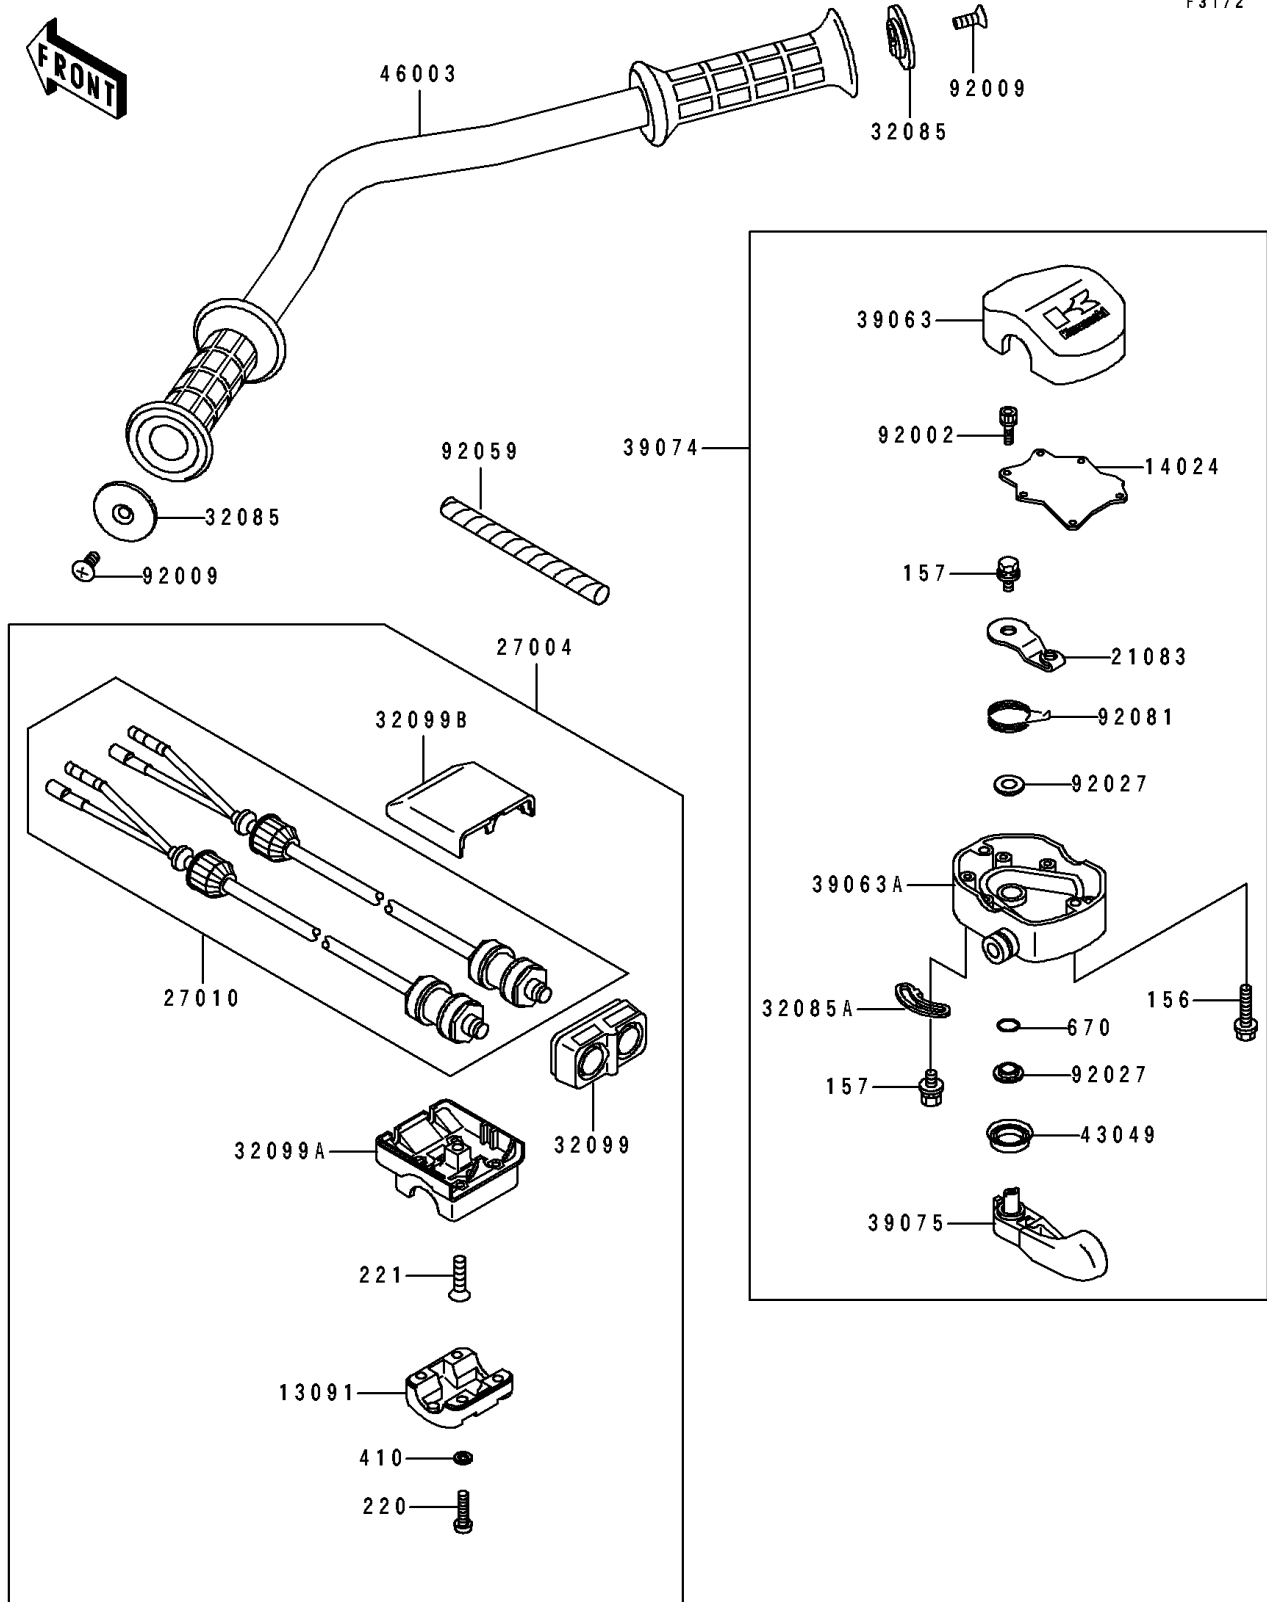

# 1990 550 SX PARTS DIAGRAM

Handlebar

F3172

# 1990 550 SX PARTS LIST

## Handlebar

ITEM NAME	PART NUMBER	QUANTITY
HOLDER,SWITCH (Ref # 13091)	13091-3726	1
COVER,THROTTLE LEVER (Ref # 14024)	14024-3701	1
ARM,THROTTLE LEVER (Ref # 21083)	21083-3701	1
SWITCH-ASSY (Ref # 27004)	27004-3002	1
SWITCH,STOP&START (Ref # 27010)	27010-3708	1
STOPPER (Ref # 32085)	32085-3705	2
STOPPER (Ref # 32085A)	32085-3709	1
CASE,FR,SWITCH (Ref # 32099)	32099-3724	1
CASE,LWR,SWITCH (Ref # 32099A)	32099-3725	1
CASE,UPP,SWITCH (Ref # 32099B)	32099-3726	1
HOUSING-CONTROL,UPP (Ref # 39063)	39063-3703	1
HOUSING-CONTROL,LWR (Ref # 39063A)	39063-3707	1
LEVER-ASSY-THROTTLE (Ref # 39074)	39074-3711	1
LEVER-THROTTLE (Ref # 39075)	39075-3704	1
PACKING,THROTTLE LEVER (Ref # 43049)	43049-3701	1
HANDLE (Ref # 46003)	46003-3713	1
BOLT,SOCKET,3X10 (Ref # 92002)	92002-3751	6
SCREW,6X16 (Ref # 92009)	92009-3703	2
COLLAR,THROTTLE LEVER (Ref # 92027)	92027-3704	2
TUBE,SPIRAL (Ref # 92059)	92059-3010	2
SPRING,THROTTLE LEVER RETURN (Ref # 92081)	92081-3702	1
BOLT-WP,5X25 (Ref # 156)	156R0525	2
BOLT-WSP,5X12 (Ref # 157)	157R0512	2
SCREW-PAN-CROS,5X20 (Ref # 220)	220R0520	4
SCREW-CSK-CROS,6X25 (Ref # 221)	221R0625	1
W-PLAIN-S,5MM (Ref # 410)	410S0500	4
O RING,8MM (Ref # 670)	670B1508	1