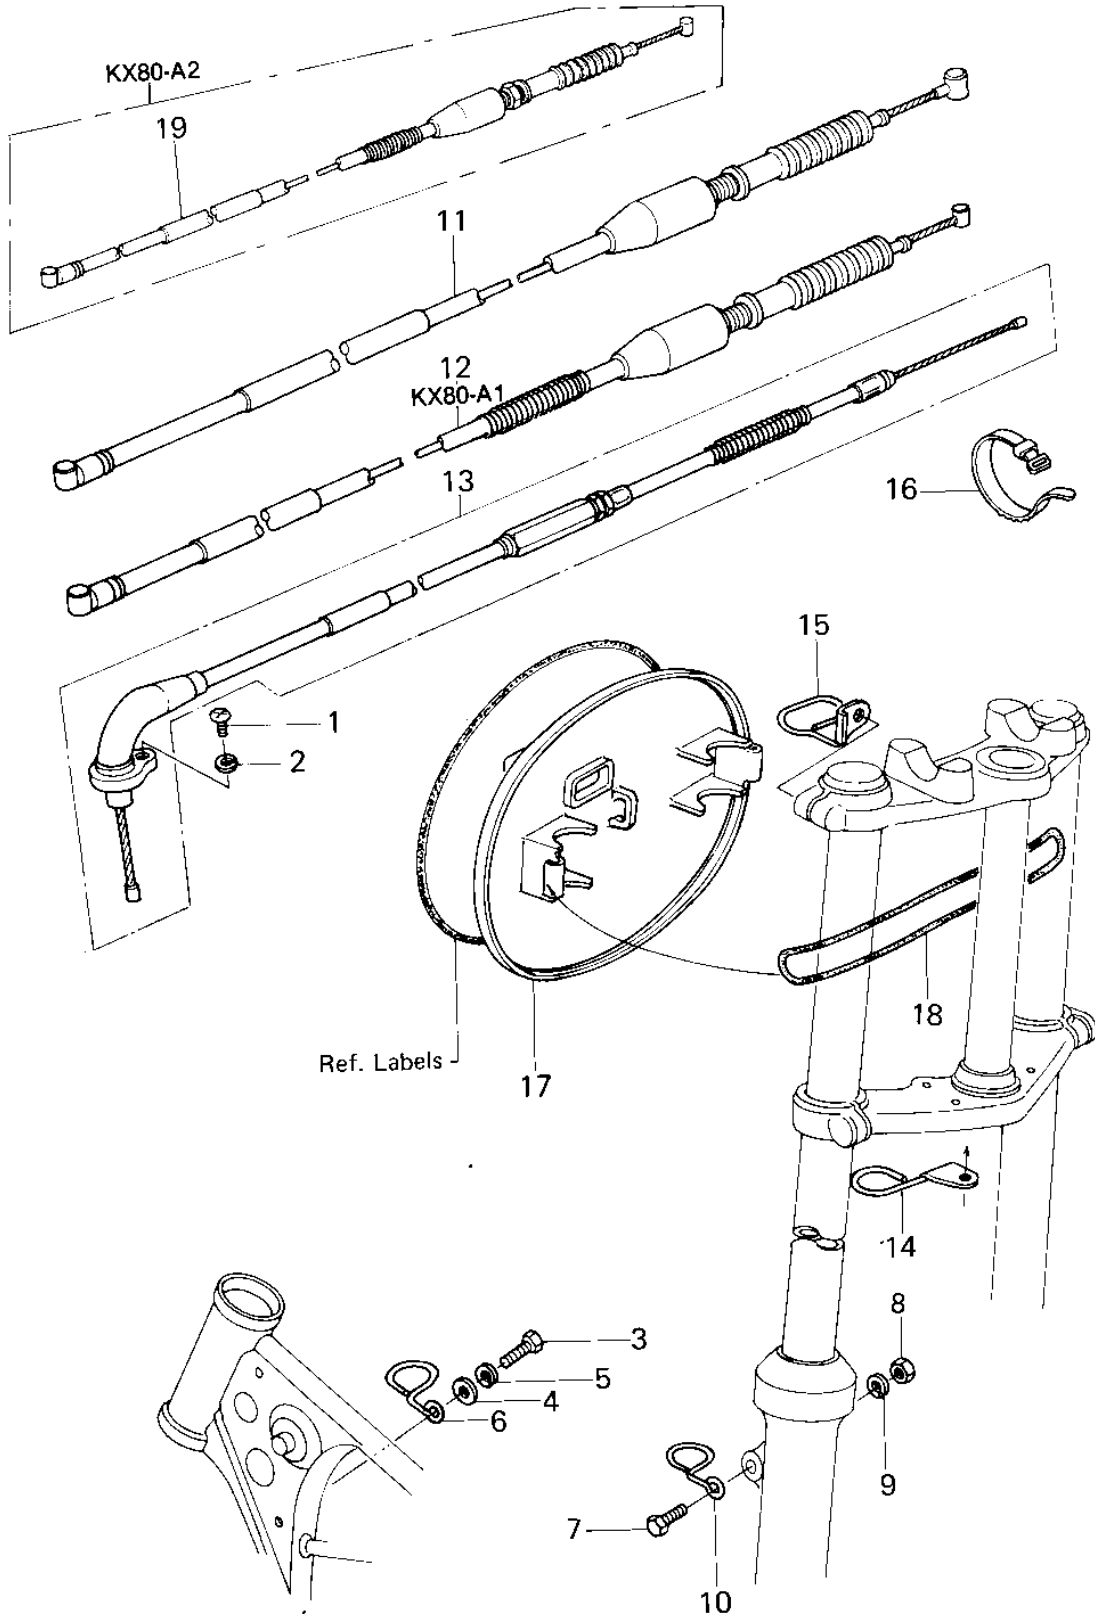

1979 KX80 PARTS DIAGRAM

CABLES/NUMBER PLATE

1979 KX80 PARTS LIST

CABLES/NUMBER PLATE

ITEM NAME	PART NUMBER	QUANTITY
SCREW PAN HEAD 5X10 (Ref # 1)	220B0510	1
WASHER SPRING 5MM (Ref # 2)	461F0500	1
BOLT-UPSET,6X12 (Ref # 3)	112G0612	1
WASHER PLAIN 6MM (Ref # 4)	411B0600	1
WASHER SPRING 6MM (Ref # 5)	461F0600	1
CLAMP,CABLE (Ref # 6)	92037-092	1
BOLT-UPSET (Ref # 7)	112G0618	1
NUT 6MM (Ref # 8)	311B0600	1
WASHER SPRING 6MM (Ref # 9)	461F0600	1
CLAMP,CABLE (Ref # 10)	92037-092	1
CABLE,BRAKE,FRONT (Ref # 11)	54005-1013	1
CABLE,FRONT BRAKE (Ref # 11)	54005-1023	1
CABLE,CLUTCH (Ref # 12)	54011-1035	1
CABLE,THROTTLE (Ref # 13)	54012-1022	1
CABLE,THROTTLE (Ref # 13)	54012-1065	1
CLAMP,CABLE,FR FENDER (Ref # 14)	92037-1079	1
CLAMP,CABLE,FRNT FORK (Ref # 15)	92037-1114	1
BAND,WIRING HARNESS (Ref # 16)	92072-056	1
PLATE,NUMBER,L.GREEN (Ref # 17)	58029-1002-6W	1
"O" RING,135MM (Ref # 18)	92055-1058	1
CABLE,CLUTCH (Ref # 19)	54011-1035	1