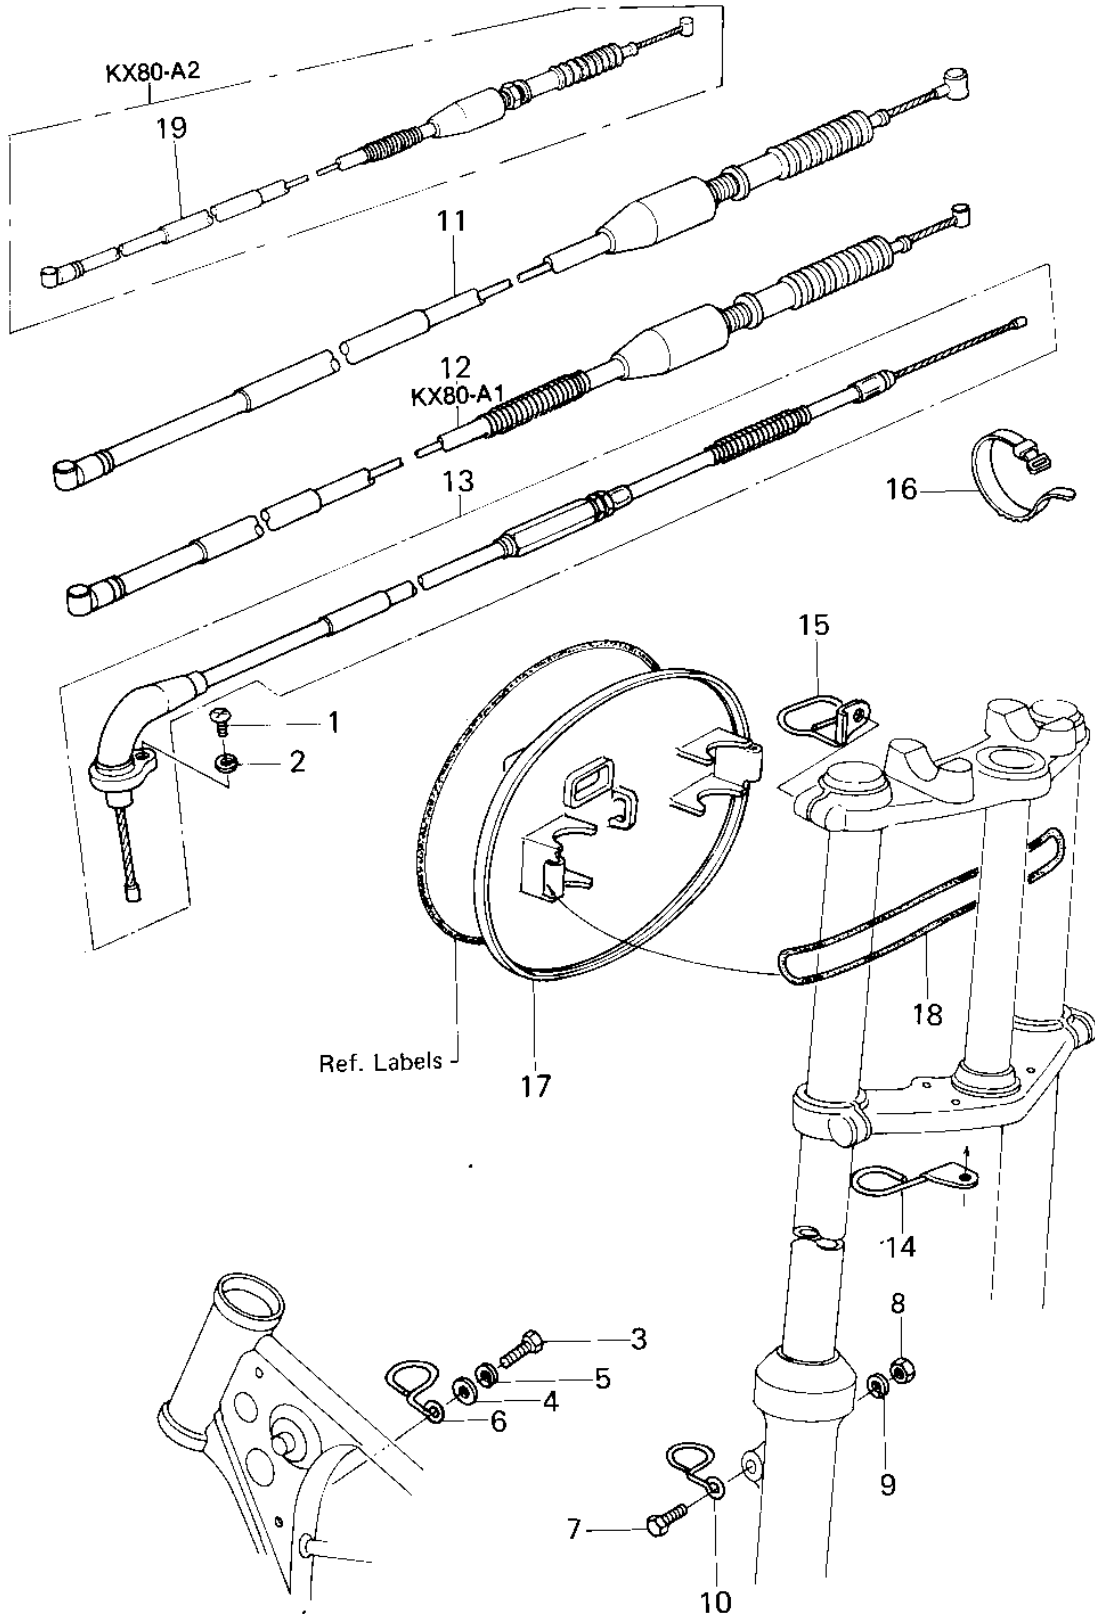

# 1980 KX80 PARTS DIAGRAM

CABLES/NUMBER PLATE

# 1980 KX80 PARTS LIST

## CABLES/NUMBER PLATE

ITEM NAME	PART NUMBER	QUANTITY
SCREW PAN HEAD 5X10 (Ref # 1)	220B0510	9
WASHER SPRING 5MM (Ref # 2)	461F0500	9
BOLT-UPSET,6X12 (Ref # 3)	112G0612	9
WASHER PLAIN 6MM (Ref # 4)	411B0600	9
WASHER SPRING 6MM (Ref # 5)	461F0600	9
CLAMP,CABLE (Ref # 6)	92037-092	9
BOLT-UPSET (Ref # 7)	112G0618	9
NUT 6MM (Ref # 8)	311B0600	9
WASHER SPRING 6MM (Ref # 9)	461F0600	9
CLAMP,CABLE (Ref # 10)	92037-092	9
CABLE,BRAKE,FRONT (Ref # 11)	54005-1013	9
CABLE,FRONT BRAKE (Ref # 11)	54005-1023	9
CABLE,CLUTCH (Ref # 12)	54011-1035	9
CABLE,THROTTLE (Ref # 13)	54012-1022	9
CABLE,THROTTLE (Ref # 13)	54012-1065	9
CLAMP,CABLE,FR FENDER (Ref # 14)	92037-1079	9
CLAMP,CABLE,FRNT FORK (Ref # 15)	92037-1114	9
BAND,WIRING HARNESS (Ref # 16)	92072-056	9
PLATE,NUMBER,L.GREEN (Ref # 17)	58029-1002-6W	9
"O" RING,135MM (Ref # 18)	92055-1058	9
CABLE,CLUTCH (Ref # 19)	54011-1035	9