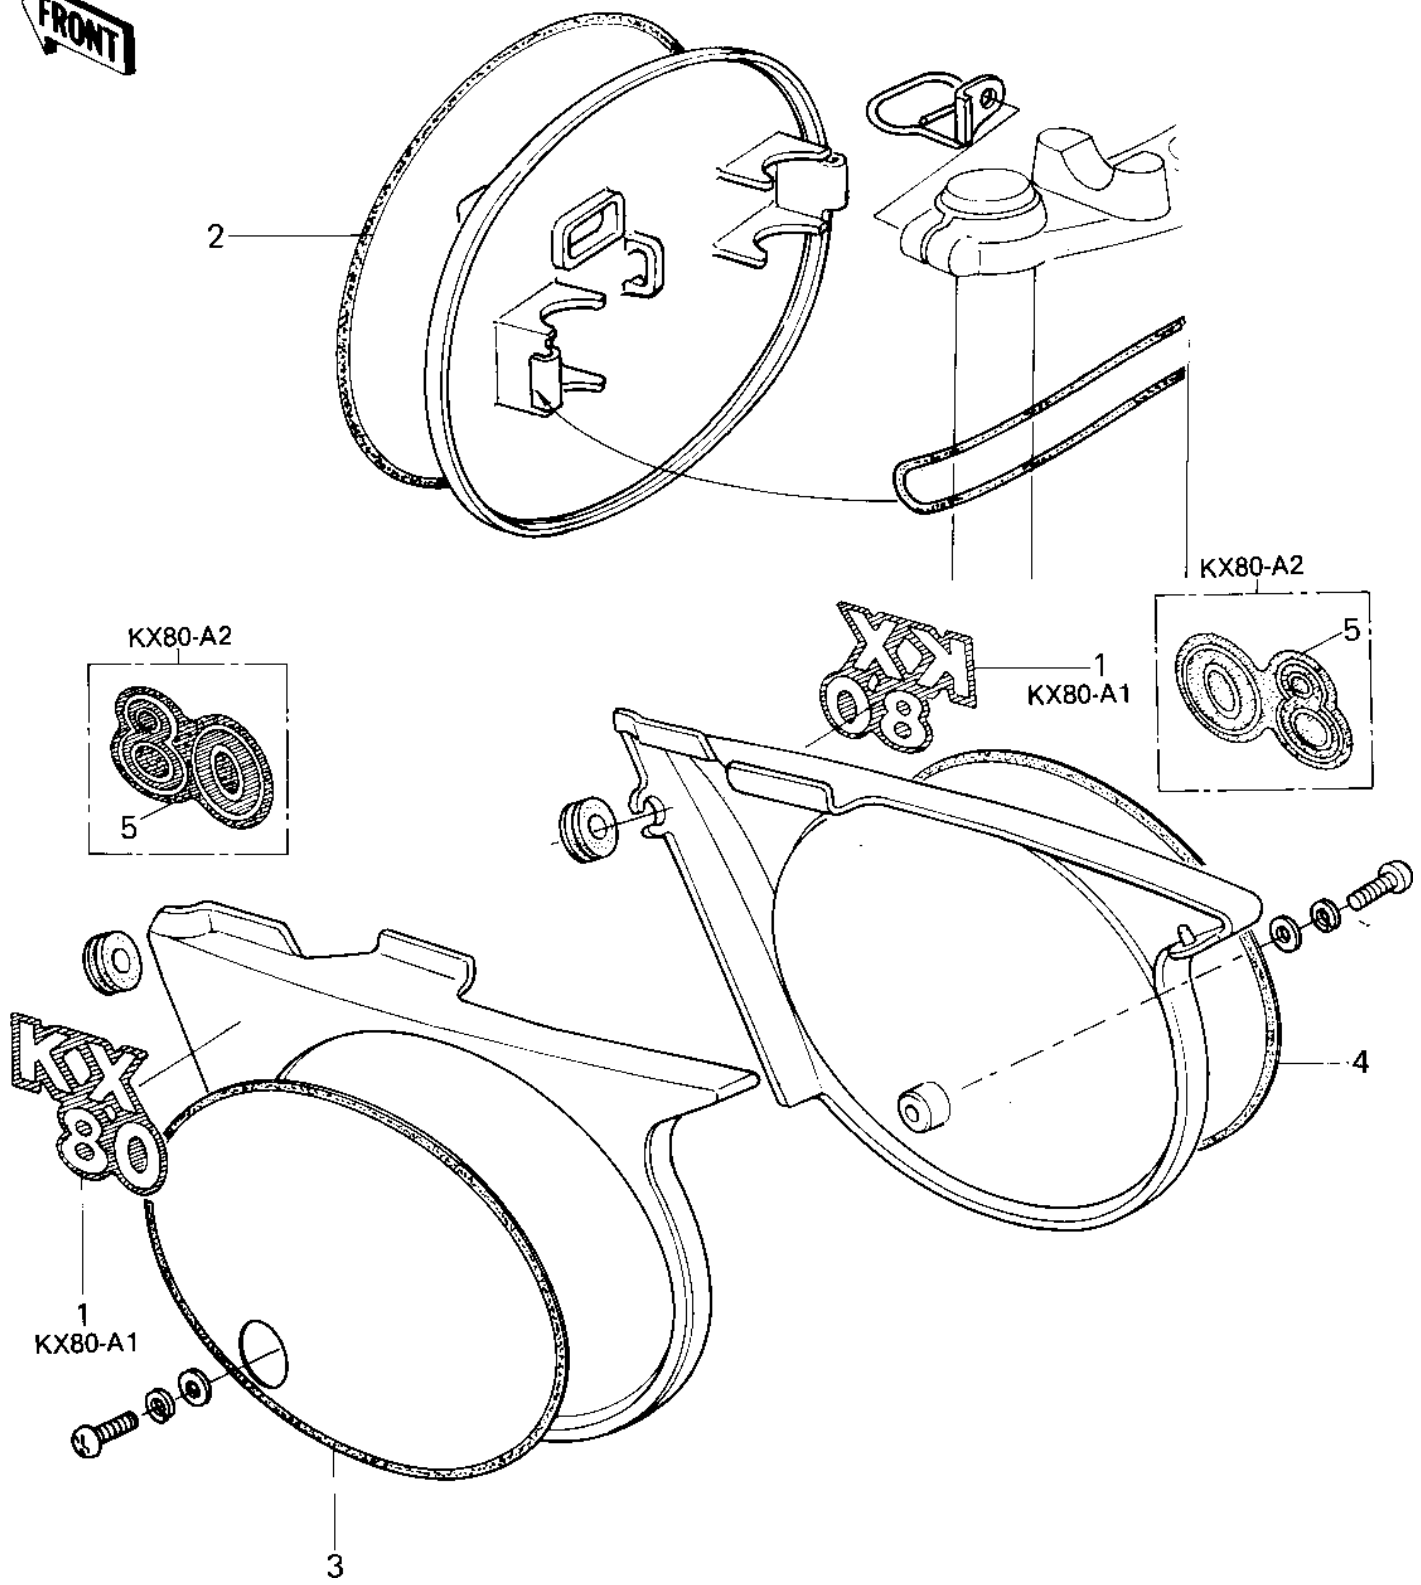

# 1979 KX80 PARTS DIAGRAM

LABELS

# 1979 KX80 PARTS LIST

## LABELS

| ITEM NAME                       | PART NUMBER | QUANTITY |
|---------------------------------|-------------|----------|
| MARK,SIDE COVER (Ref # 1)       | 56018-1030  | 2        |
| PATTERN,PLATE,NUMBER (Ref # 2)  | 56027-1509  | 1        |
| PATTERN,SIDE COVR,L.H (Ref # 3) | 56027-1510  | 1        |
| PATTERN,SIDE COVR,R.H (Ref # 4) | 56027-1511  | 1        |
| MARK,SIDE COVER (Ref # 5)       | 56018-1137  | 2        |