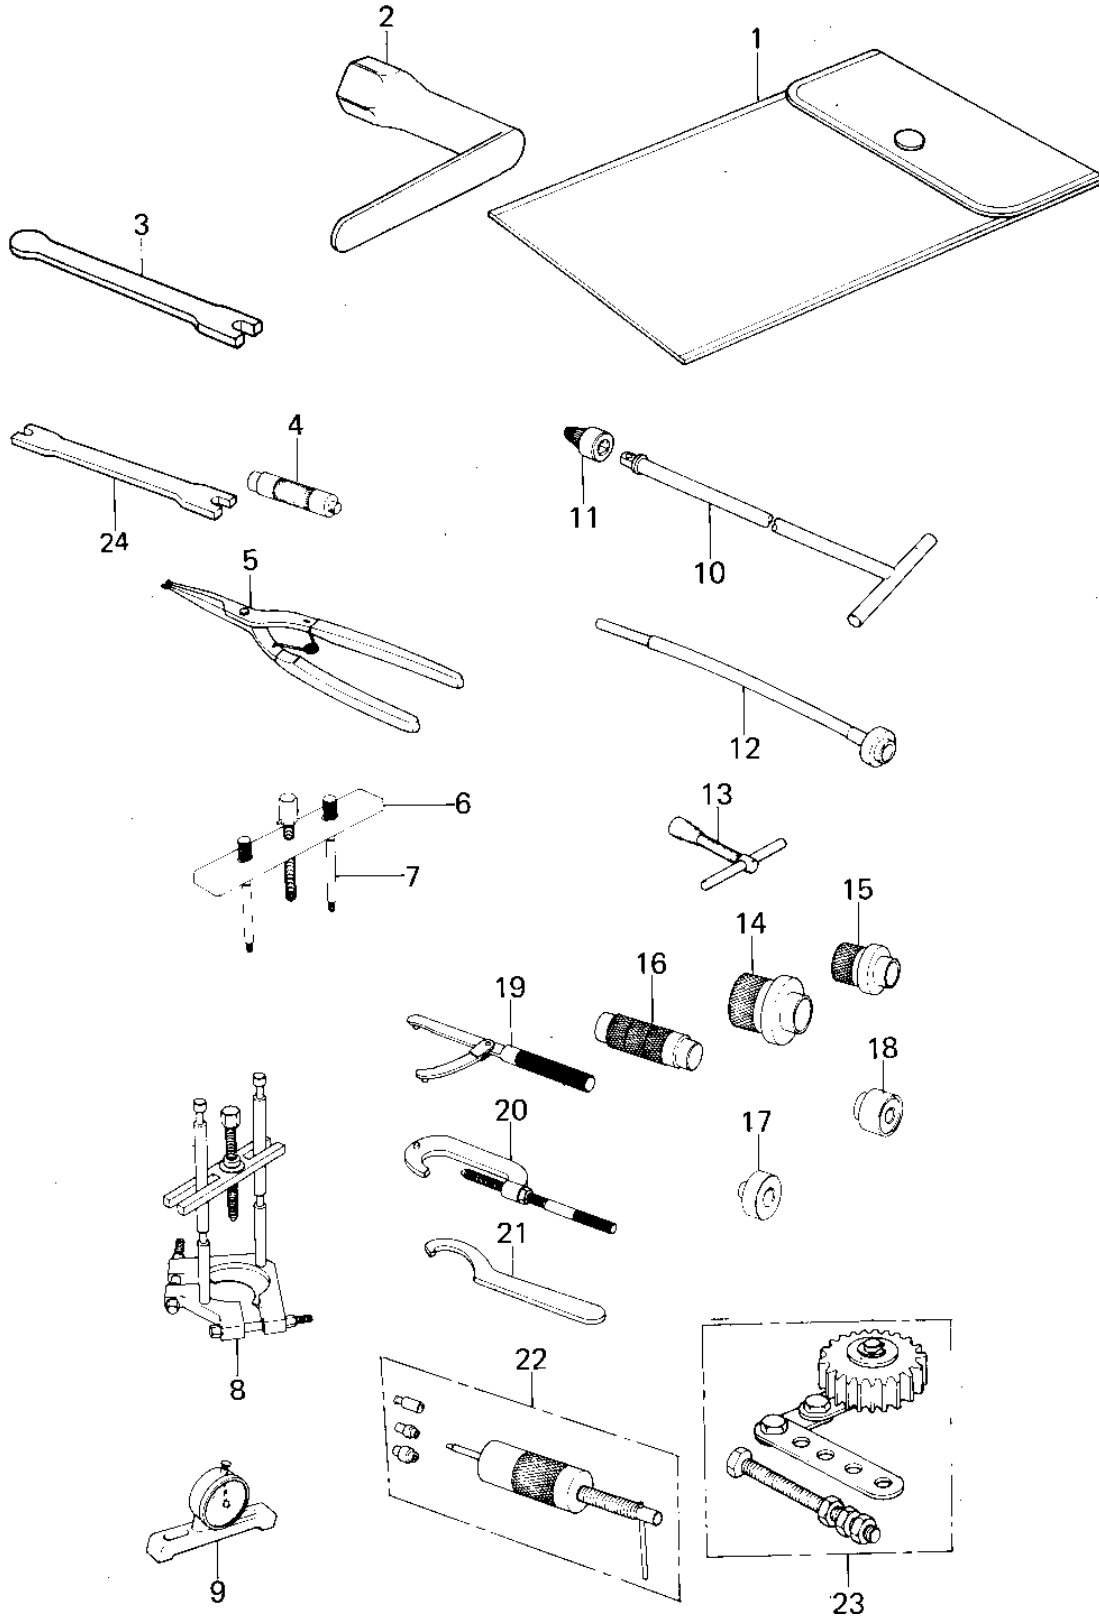

# 1979 KX80 PARTS DIAGRAM

OWNER TOOLS/SPECIAL SERVICE TOOLS

# 1979 KX80 PARTS LIST

## OWNER TOOLS/SPECIAL SERVICE TOOLS

ITEM NAME	PART NUMBER	QUANTITY
BAG,TOOL (Ref # 1)	56008-008	1
WRENCH,SPARK PLUG (Ref # 2)	92110-019	1
WRENCH,SPOKE,#11 (Ref # 3)	92110-1023	1
*** N.L.A.*** (Canada) (Ref # 4)	57001-139	1
PLIERS,CIRCLIP,OUTSID (Ref # 5)	57001-144	1
57001-1098 (Canada) (Ref # 6)	57001-153	1
ADAPTER-CRNKCSE SPLIT (Ref # 7)	57001-157	1
PULLER,STEM BEARING (Ref # 8)	57001-158	1
FINDER-TDC (Ref # 9)	57001-160	1
HANDLE,FORK CLY HOLDR (Ref # 10)	57001-183	1
ADAPTER,FORK CYL HLDR (Ref # 11)	57001-1011	1
GAUGE,FUEL LEVEL (Ref # 12)	57001-202	1
PULLER,FLYWHEL MAGNET (Ref # 13)	57001-252	1
GUIDE,OIL SEAL (Ref # 14)	57001-263	1
GUIDE,SHIFT OIL SEAL (Ref # 15)	57001-264	1
57001-1129 (Canada) (Ref # 16)	57001-286	1
57001-1129 (Canada) (Ref # 17)	57001-289	1
*** N.L.A.*** (Canada) (Ref # 18)	57001-291	1
57001-1343 (Canada) (Ref # 19)	57001-306	1
57001-1243 (Canada) (Ref # 20)	57001-307	1
57001-1100 (Canada) (Ref # 21)	57001-320	1
PULLER-PISTON PIN (Ref # 22)	57001-910	1
HOLDER,GEAR (Ref # 23)	57001-1015	1
TIGHTENER,SPOKE (Ref # 24)	92108-011	1