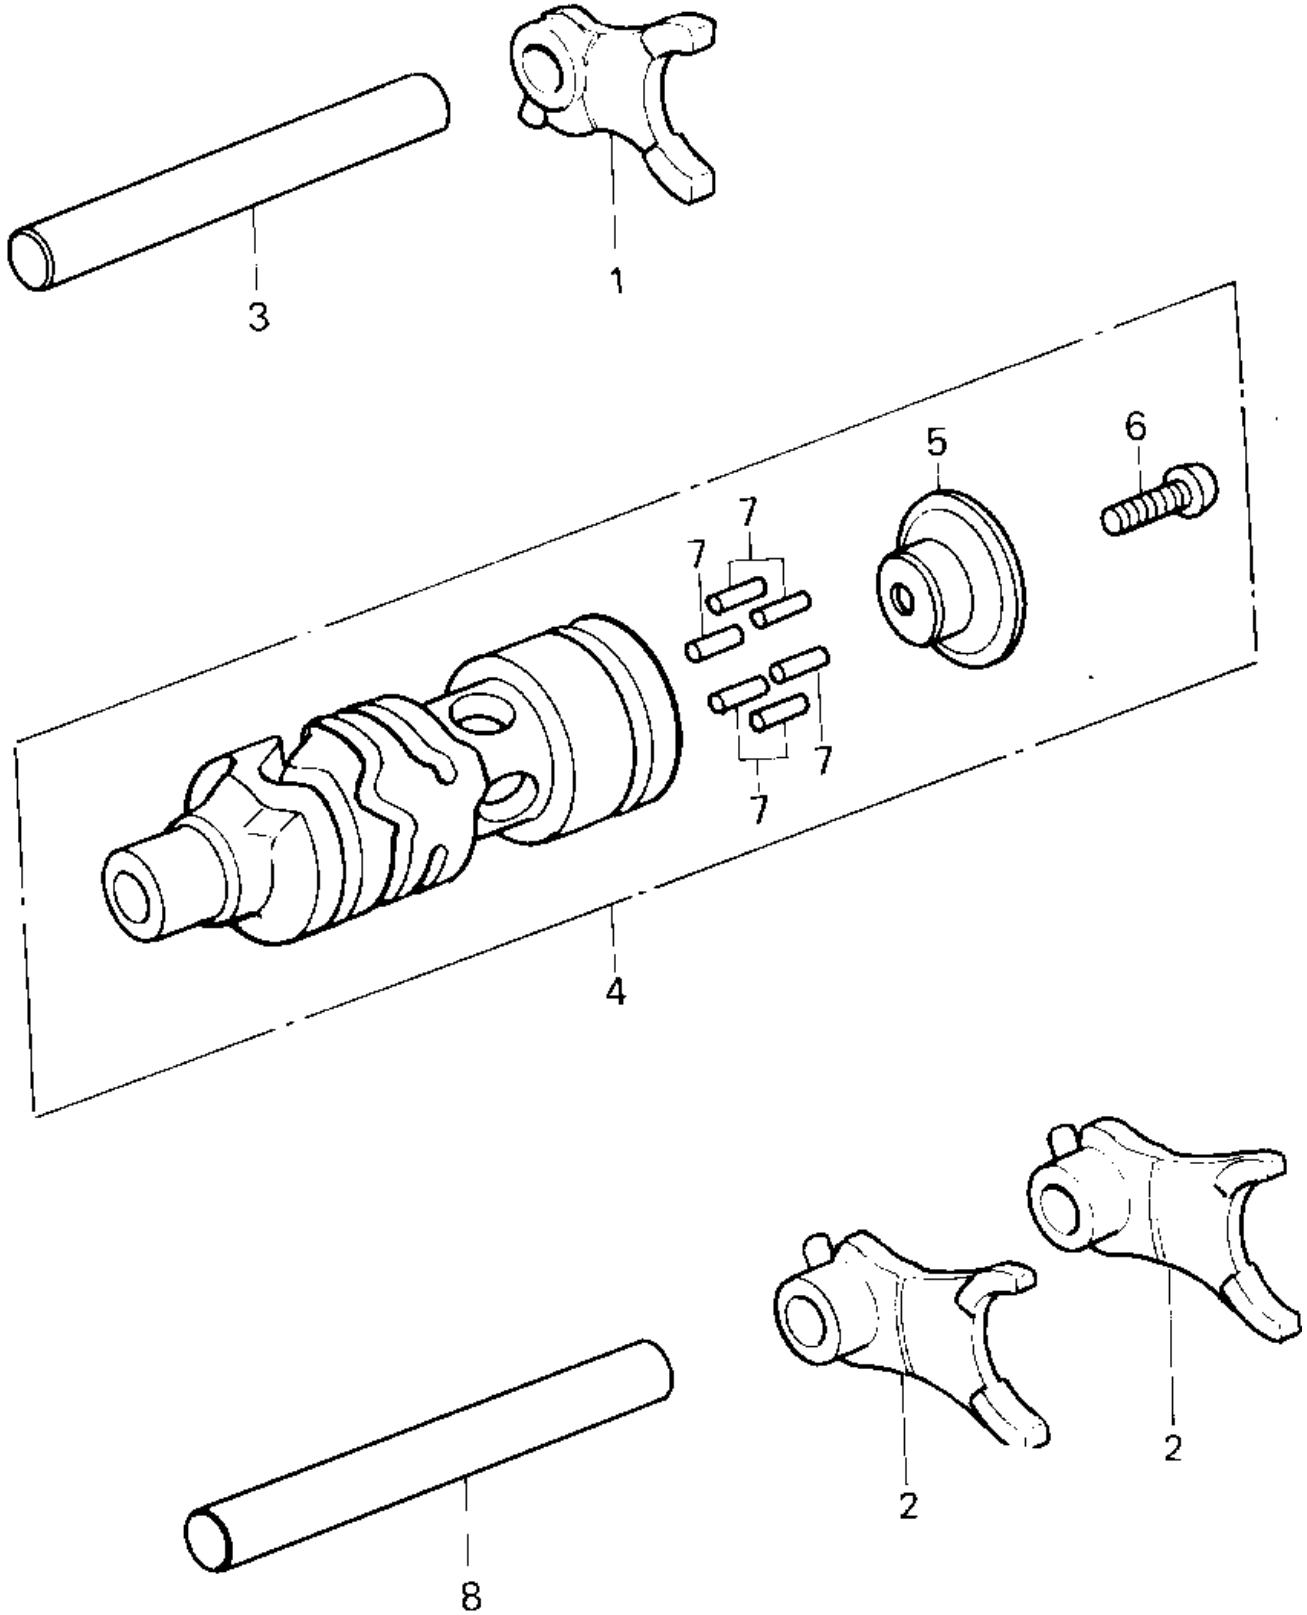

1981 KDX80 PARTS DIAGRAM

GEAR CHANGE DRUM & FORKS

1981 KDX80 PARTS LIST

GEAR CHANGE DRUM & FORKS

ITEM NAME	PART NUMBER	QUANTITY
FORK,SHIFT (Ref # 1)	13140-1029	
FORK,SHIFT,LOW,2ND,3D (Ref # 2)	13140-1022	
RODSHIFT,SHORT (Ref # 3)	13209-014	
DRUM ASSY,GEAR CHANGE (Ref # 4)	13239-1021	
HOLDER,CHANGE DRUM (Ref # 5)	13091-1037	
SCREW PAN HEAD 6X14 (Ref # 6)	220B0614	
PIN-CHANGE DRUM (Ref # 7)	92042-020	
ROD,SHIFT,10X90 (Ref # 8)	49047-1009	