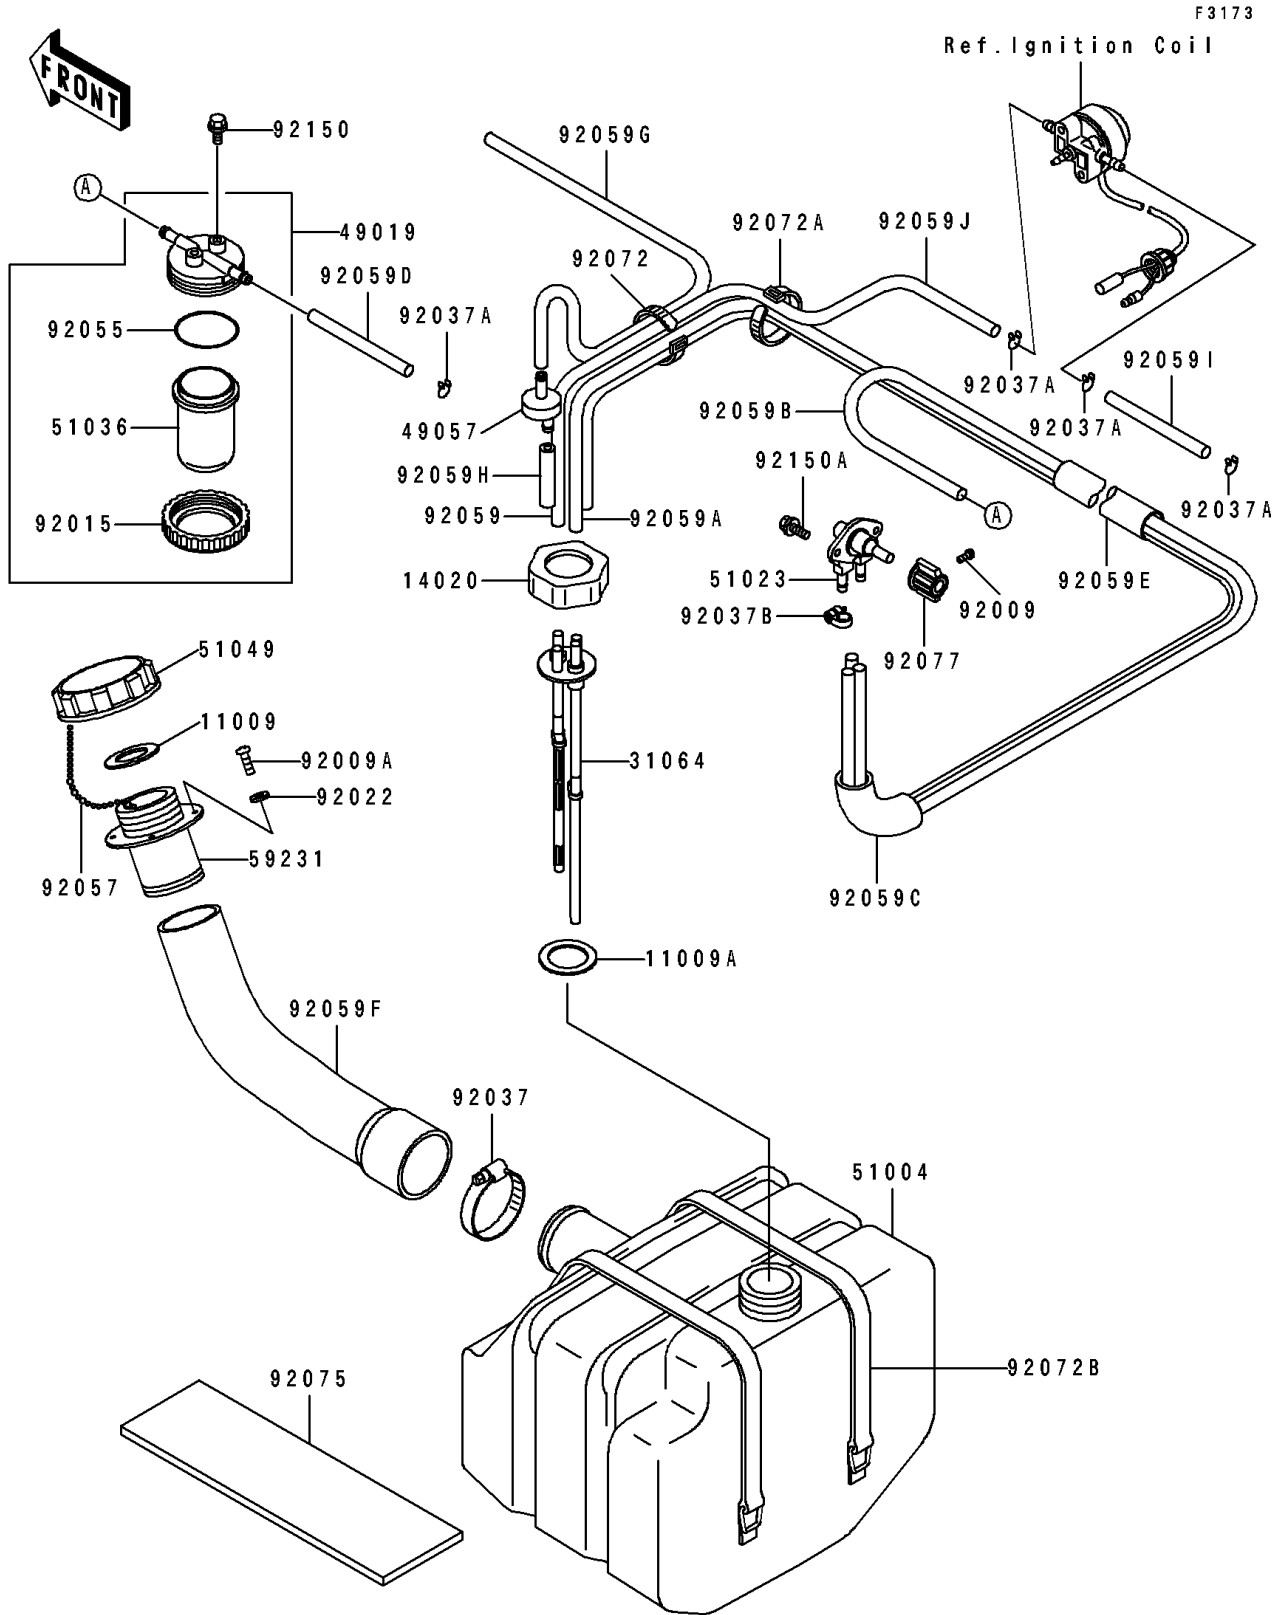

1990 550 SX PARTS DIAGRAM

Fuel Tank

1990 550 SX PARTS LIST

Fuel Tank

ITEM NAME	PART NUMBER	QUANTITY
GASKET,TANK CAP (Ref # 11009)	11009-3020	1
GASKET (Ref # 11009A)	92065-504	1
RETAINER (Ref # 14020)	23072-501	1
PIPE-COMP,FUEL (Ref # 31064)	31064-3703	1
FILTER-FUEL (Ref # 49019)	49019-3706	1
VALVE-RELIEF (Ref # 49057)	49057-3001	1
TANK-FUEL (Ref # 51004)	51004-3702	1
TAP-ASSY,FUEL (Ref # 51023)	51023-3705	1
CUP,FUEL FILTER (Ref # 51036)	51036-3702	1
CAP-TANK (Ref # 51049)	51049-3001	1
FILLER,FUEL TANK (Ref # 59231)	59231-3001	1
SCREW,4X8 (Ref # 92009)	92009-3729	1
SCREW (Ref # 92009A)	92011-562	4
NUT,RING (Ref # 92015)	92015-3013	1
WASHER (Ref # 92022)	92022-563	4
CLAMP (Ref # 92037)	92037-3009	1
CLAMP (Ref # 92037A)	92037-3024	4
CLAMP (Ref # 92037B)	92037-551	3
RING-O,FILTER CUP (Ref # 92055)	92055-3006	1
CHAIN,COVER,L=100 (Ref # 92057)	92057-3704	1
TUBE,FUEL,"ON",6X1180 (Ref # 92059)	92059-3005	1
TUBE,FUEL,"RESERVE" (Ref # 92059A)	92059-3006	1
TUBE,6X10X960 (Ref # 92059B)	92059-3007	1
TUBE,GUARD (Ref # 92059C)	92059-3008	1
TUBE,6X10X200 (Ref # 92059D)	92059-3011	1
TUBE,VINYL,22X350 (Ref # 92059E)	92059-3018	1
TUBE,FUEL INLET (Ref # 92059F)	92059-3020	1
TUBE,FUEL,6X10X940 (Ref # 92059G)	92059-3025	1
TUBE,FUEL,5.8X12.2X55 (Ref # 92059H)	92059-3026	1

1990 550 SX PARTS LIST

Fuel Tank

ITEM NAME	PART NUMBER	QUANTITY
TUBE,FUEL,6X235 (Ref # 92059I)	92059-3036	1
TUBE,FUEL,6X680 (Ref # 92059J)	92059-3037	1
BAND,L=123 (Ref # 92072)	92072-030	1
BAND,L=149 (Ref # 92072A)	92072-031	1
BAND,FUEL TANK (Ref # 92072B)	92072-521	2
DAMPER,FUEL TANK (Ref # 92075)	92075-521	2
KNOB,FUEL TAP (Ref # 92077)	92077-503	1
BOLT,6X12 (Ref # 92150)	92150-3709	2
BOLT,5X12 (Ref # 92150A)	92150-3760	2