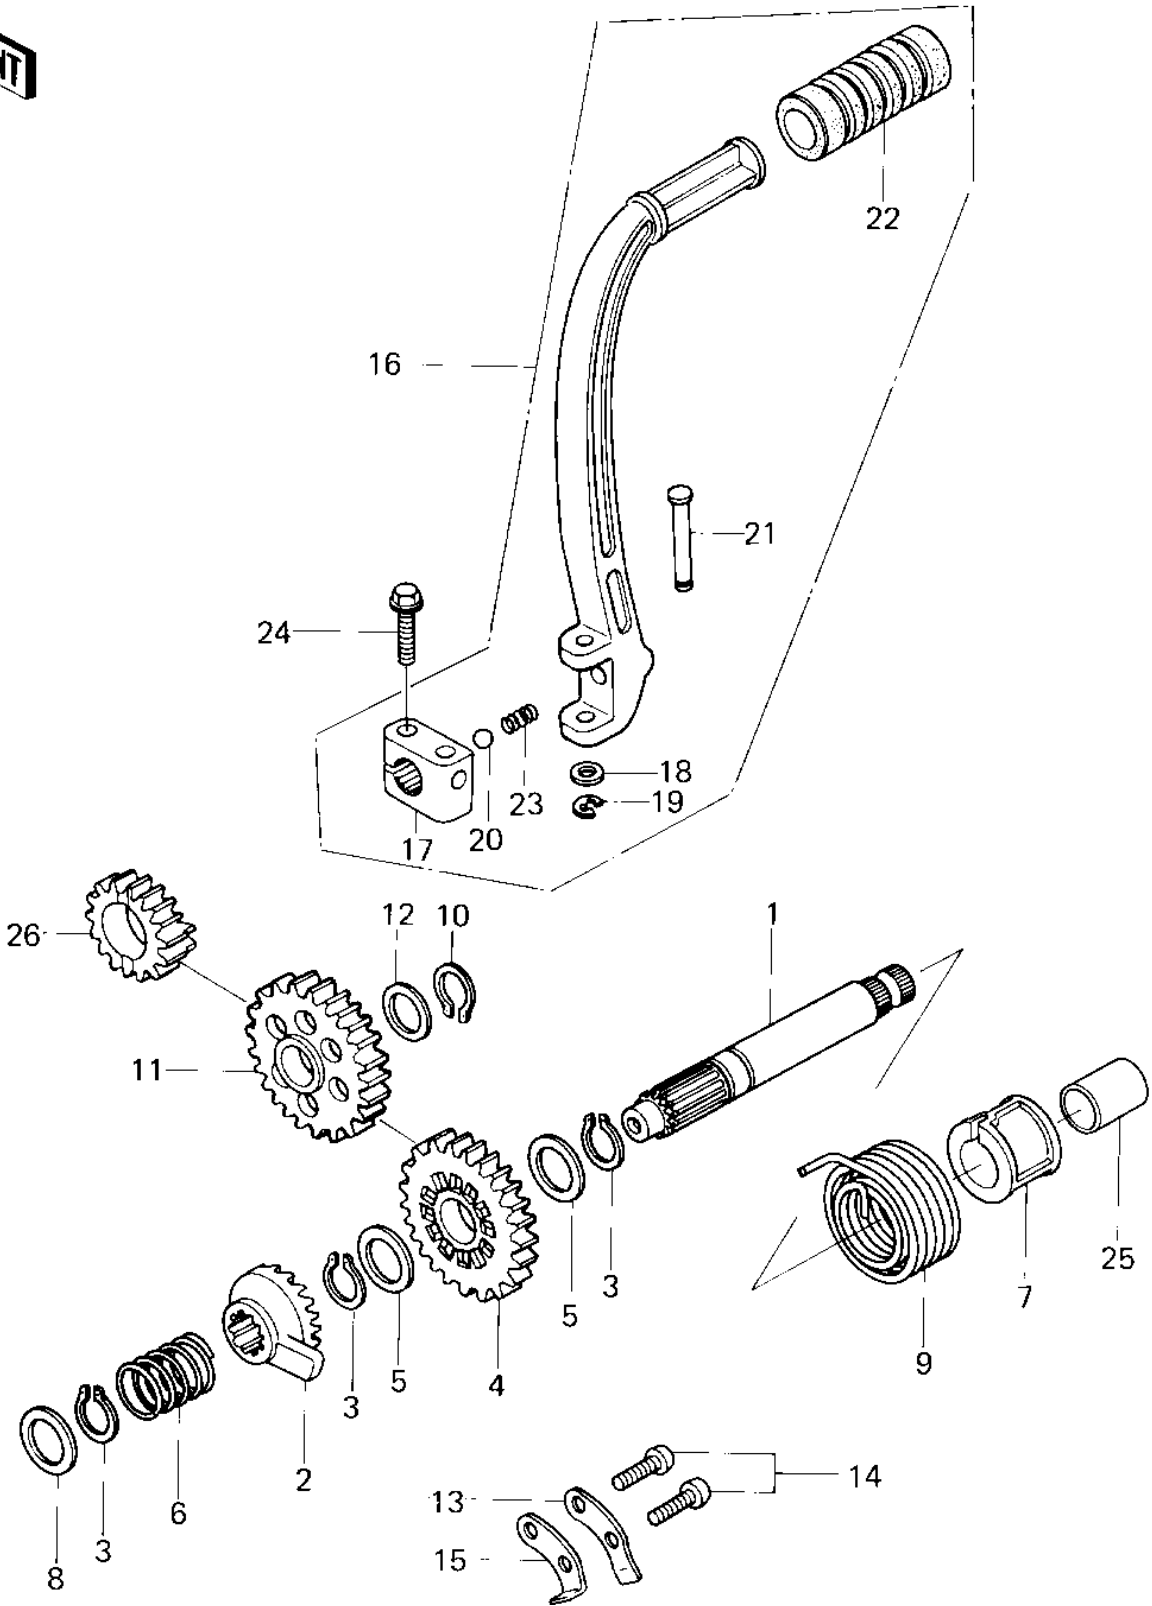

# 1981 KDX80 PARTS DIAGRAM

# 1981 KDX80 PARTS LIST

## KICKSTARTER MECHANISM

ITEM NAME	PART NUMBER	QUANTITY
SHAFT,KICK (Ref # 1)	13066-1008	
RATCHET (Ref # 2)	13078-1001	
CIRCLIP 16MM (Ref # 3)	480J1600	
GEAR,KICK,31T (Ref # 4)	59051-1015	
WASHER,PLAIN (Ref # 5)	92022-315	
SPRING,RATCHET (Ref # 6)	92081-122	
GUIDE,KICK (Ref # 7)	13070-1018	
WASHER,PLAIN (Ref # 8)	92022-269	
SPRING,KICK (Ref # 9)	92081-1108	
CIRCLIP 15MM (Ref # 10)	480J1500	
GEAR,IDLE,31T (Ref # 11)	59051-1014	
SPACER,15X21X0.5 (Ref # 12)	92026-1035	
GUIDE,KICK (Ref # 13)	13206-1002	
SCREW PAN HEAD 6X16 (Ref # 14)	220B0616	
STOPPER,KICK (Ref # 15)	32085-1027	
PEDAL ASSY,KICK (Ref # 16)	13064-1010	
BOSS,KICK PEDAL (Ref # 17)	13061-1021	
WASHER PLAIN 6MM (Ref # 18)	410B0600	
CIRCLIP 5MM (Ref # 19)	482K5000	
BALL STEEL 1/4' (Ref # 20)	600A0800	
PIN,KICK PEDAL (Ref # 21)	92043-1050	
DAMPER RUBB,GEAR CHNG (Ref # 22)	92075-1021	
SPRING KICK PEDAL (Ref # 23)	92081-020	
BOLT,FLANGED,6X22 (Ref # 24)	92001-1352	
BOOT,KICK SHAFT (Ref # 25)	49006-1023	
GEAR,KICK PINION,18T (Ref # 26)	59051-1013	