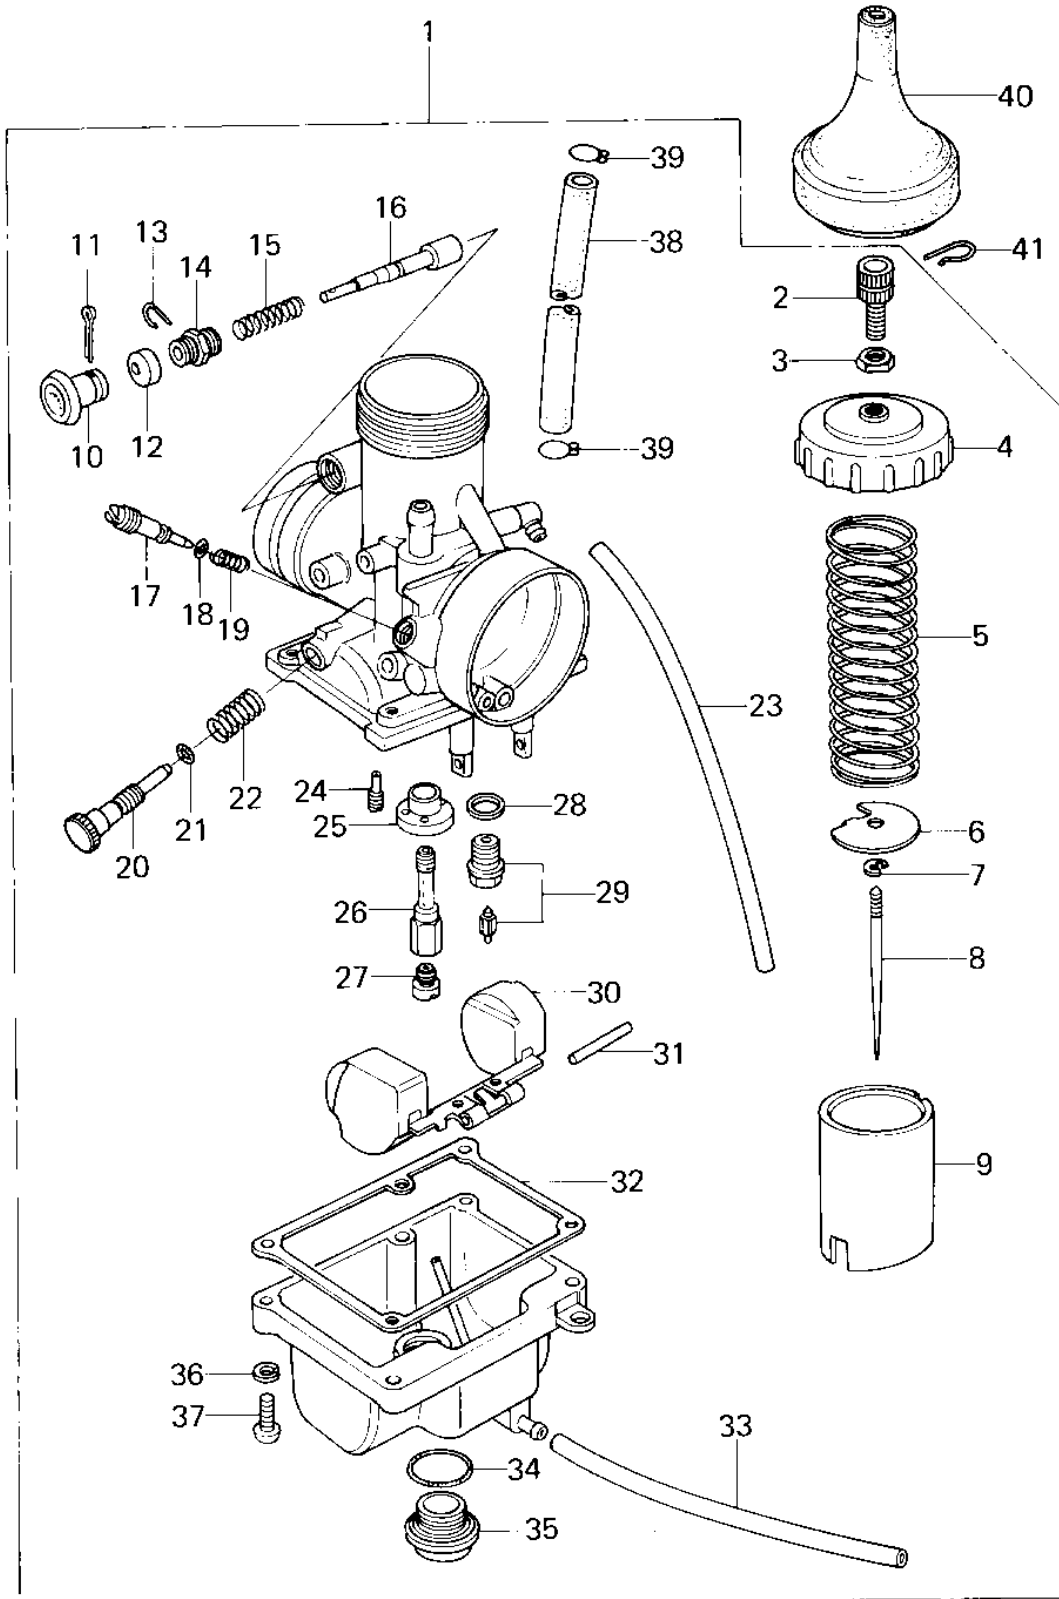

1981 KDX80 PARTS DIAGRAM

CARBURETOR 1/2

1981 KDX80 PARTS LIST

CARBURETOR 1/2

ITEM NAME	PART NUMBER	QUANTITY
CARBURETOR ASSY (Ref # 1)	16001-1207	
CABLE ADJUSTER (Ref # 2)	16002-011	
NUT-CABLE ADJUST LOCK (Ref # 3)	16003-006	
CAP,MIXING CHAMBER (Ref # 4)	16004-025	
SPRING,THROTTLE VALV (Ref # 5)	16006-023	
SPRING SEAT,THRTL VL (Ref # 6)	16007-023	
CIRCLIP (Ref # 7)	16008-010	
JET NEEDLE,5EJ25 (Ref # 8)	16009-1057	
VALVE,THROTTLE,C.A1.5 (Ref # 9)	16025-1028	
KNOB,STARTER PLUNGER (Ref # 10)	92077-1009	
PIN COTTER 1.6X15 (Ref # 11)	550D1615	
CAP,STARTER PLUNGER (Ref # 12)	16036-012	
CIRCLIP (Ref # 13)	92037-1077	
CAP,STARTER PLUNGER (Ref # 14)	16012-021	
SPRING,STARTER PLUNGR (Ref # 15)	16013-011	
PLUNGER ASSY,STARTER (Ref # 16)	16016-1004	
SCREW,PILOT AIR (Ref # 17)	16014-1013	
"O" RING (Ref # 18)	16038-022	
SPRING,AIR SCREW (Ref # 19)	92081-1153	
SCREW,THROTTLE ADJST (Ref # 20)	16021-1012	
"O" RING (Ref # 21)	92055-044	
SPRING,THROTTLE ADJST (Ref # 22)	92081-1152	
TUBE,3X5X300 (Ref # 23)	92059-1755	
PILOT JET,#30 (Ref # 24)	92064-1030	
HOLDER,NEEDLE JET (Ref # 25)	16065-1020	
NEEDLE JET,0-4 (Ref # 26)	16017-1054	
JET-MAIN NO 132.5R (Ref # 27)	92063-103	
JET-MAIN,#A127.5 (Ref # 27)	92063-1100	
MAIN JET NO 130R (Ref # 27)	92063-057	

1981 KDX80 PARTS LIST

CARBURETOR 1/2

ITEM NAME	PART NUMBER	QUANTITY
MAIN JET NO 135R (Ref # 27)	92063-104	
MAIN JET,#A137.5 (Ref # 27)	92063-1087	
WASHER FLOAT VLV SEAT (Ref # 28)	16029-004	
FLOAT VALVE ASSY,2.6 (Ref # 29)	16030-1004	
FLOAT (Ref # 30)	16031-1005	
FLOAT PIN (Ref # 31)	16032-003	
GASKET,FLOAT CHAMBER (Ref # 32)	11009-1147	
TUBE,3X5X300 (Ref # 33)	92059-1755	
"0" RING,MAIN JET COV (Ref # 34)	92055-1061	
COVER,MAIN JET (Ref # 35)	16049-1001	
WASHER SPRING 4MM (Ref # 36)	461F0400	
SCREW PAN HEAD 4X16 (Ref # 37)	220B0416	
TUBE,5.3X10.5X155 (Ref # 38)	92059-1080	
CLAMP-PIPE (Ref # 39)	92037-072	
BOOT,CARBURETOR (Ref # 40)	49006-1024	
CIRCLIP (Ref # 41)	92036-018	