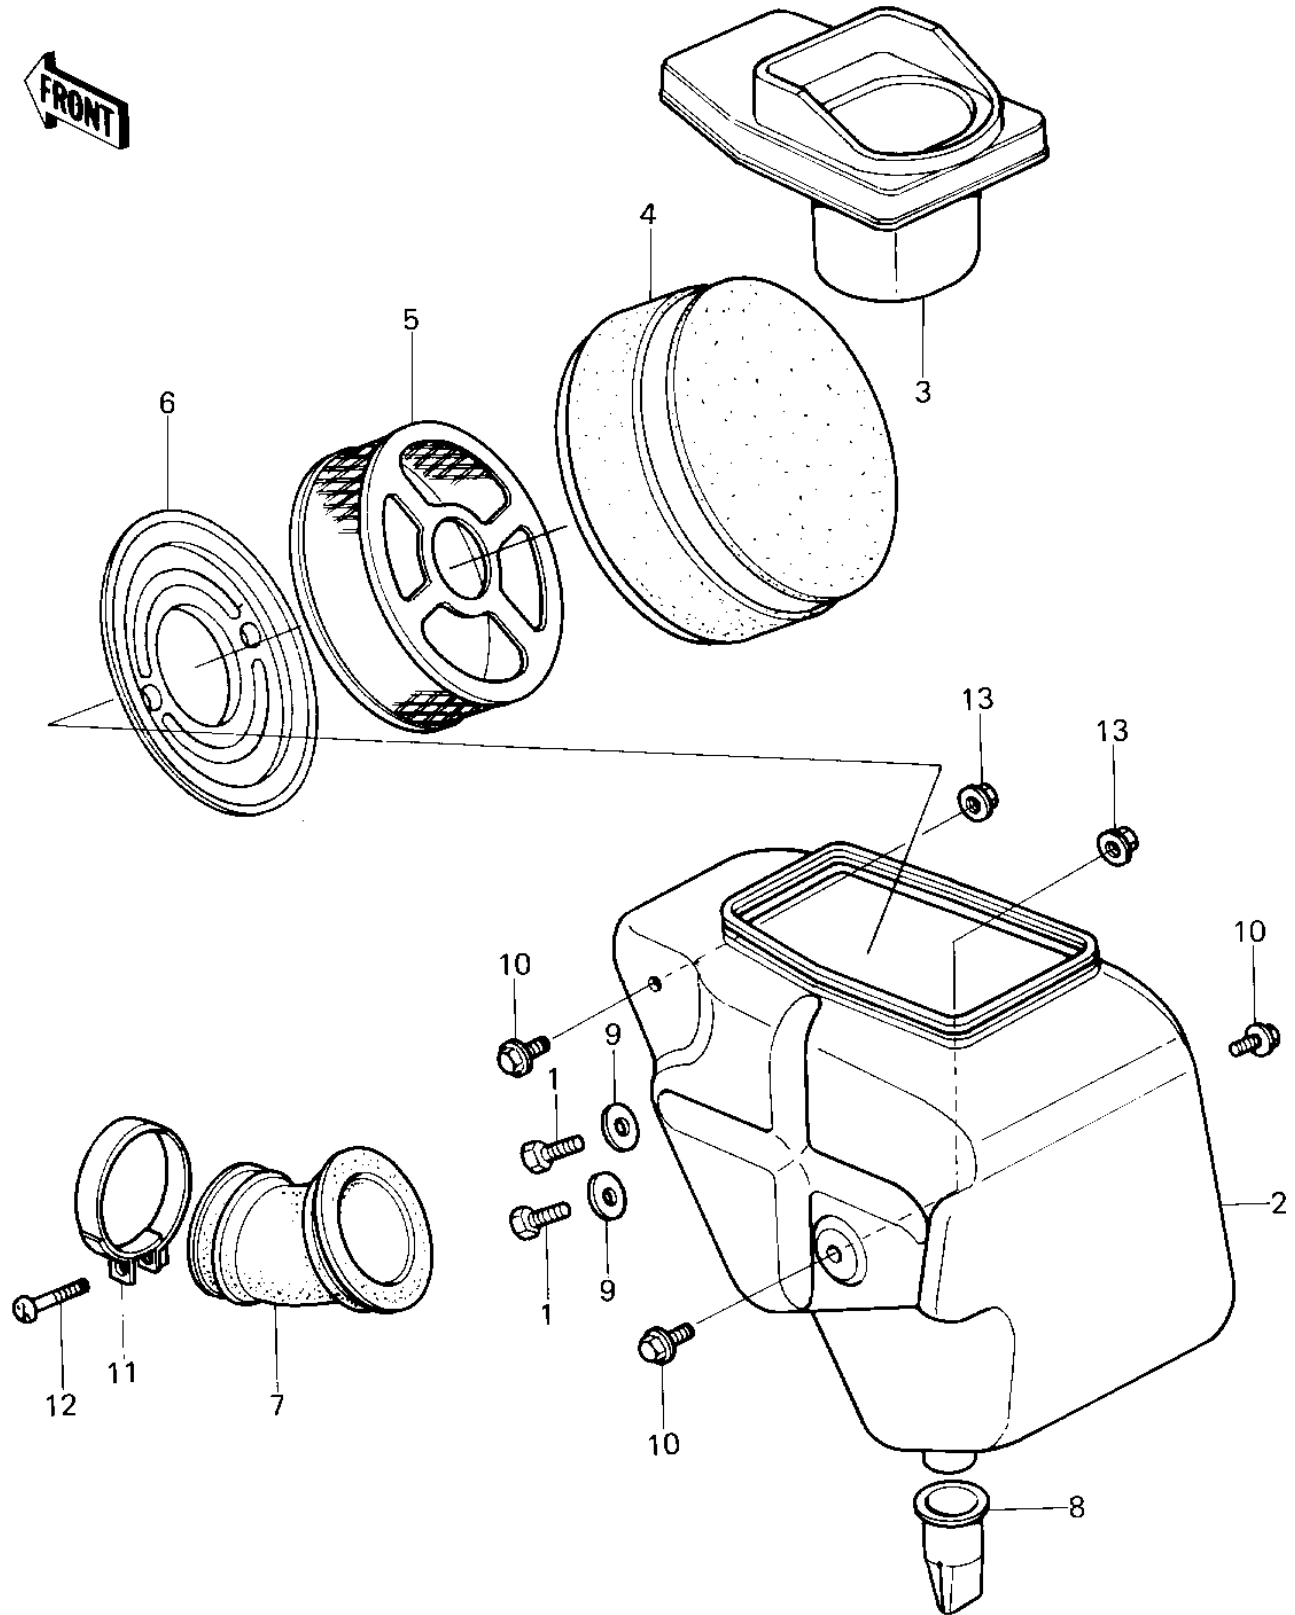

1980 KDX80 PARTS DIAGRAM

AIR CLEANER

1980 KDX80 PARTS LIST

AIR CLEANER

ITEM NAME	PART NUMBER	QUANTITY
BOLT,6X10 (Ref # 1)	112G0610	2
CASE,AIR CLEANER (Ref # 2)	11011-1052	1
CAP,AIR CLEANER (Ref # 3)	11012-1113	1
ELEMENT,AIR CLNR (Ref # 4)	11013-1029	1
HOLDER,ELEMENT (Ref # 5)	13091-1063	1
PLATE,AIR CLEANER (Ref # 6)	13169-1162	1
DUCT,AIR CLEANER (Ref # 7)	14073-1017	1
BOOT (Ref # 8)	49006-1012	1
WASHER 6.5X20X1.6T (Ref # 9)	92022-125	2
BOLT,FLANGED,6X12 (Ref # 10)	130G0612	3
CLAMP (Ref # 11)	92037-1172	1
SCREW PAN HEAD 4X25 (Ref # 12)	220B0425	1
NUT-6MM (Ref # 13)	92015-1078	3