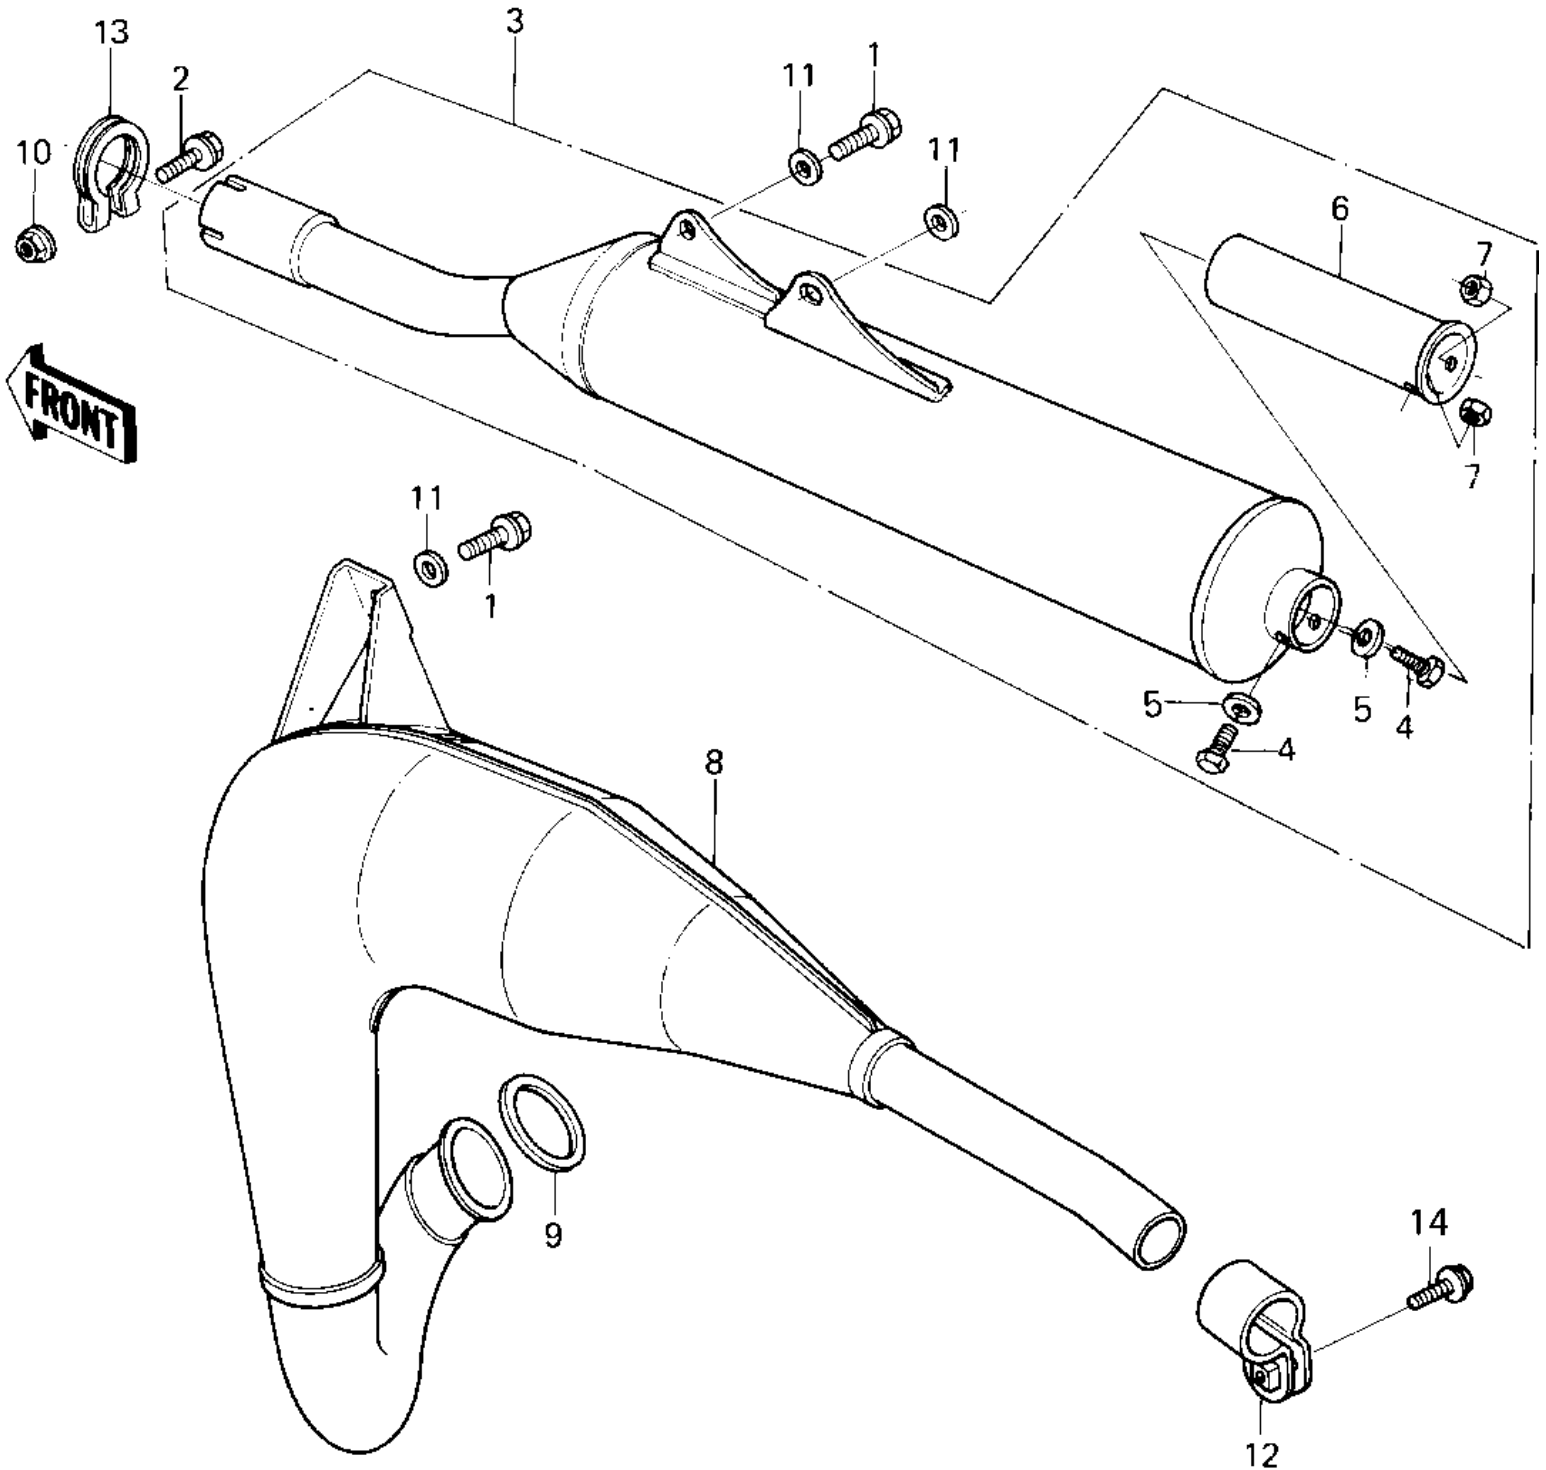

1981 KDX80 PARTS DIAGRAM

MUFFLER

1981 KDX80 PARTS LIST

MUFFLER

ITEM NAME	PART NUMBER	QUANTITY
BOLT,FLANGED,6X12 (Ref # 1)	130G0612	
BOLT,FLANGED,6X30 (Ref # 2)	130G0630	
MUFFLER ASSY,F.BLACK (Ref # 3)	18001-1111	
BOLT,6X10 (Ref # 4)	112G0610	
WASHER PLAIN 6MM (Ref # 5)	411B0600	
PIPE,EXHAUST (Ref # 6)	18049-1101	
NUT (Ref # 7)	92019-008	
BODY,MUFFLER,F.BLACK (Ref # 8)	18002-1064	
"O" RING,36M/M (Ref # 9)	670E3036	
NUT-6MM (Ref # 10)	92015-1078	
WASHER PLAIN (Ref # 11)	92022-024	
CLAMP,MUFFLER (Ref # 12)	92037-1130	
CLAMP (Ref # 13)	92037-1150	
BOLT,FLANGED,6X20 (Ref # 14)	130G0620	