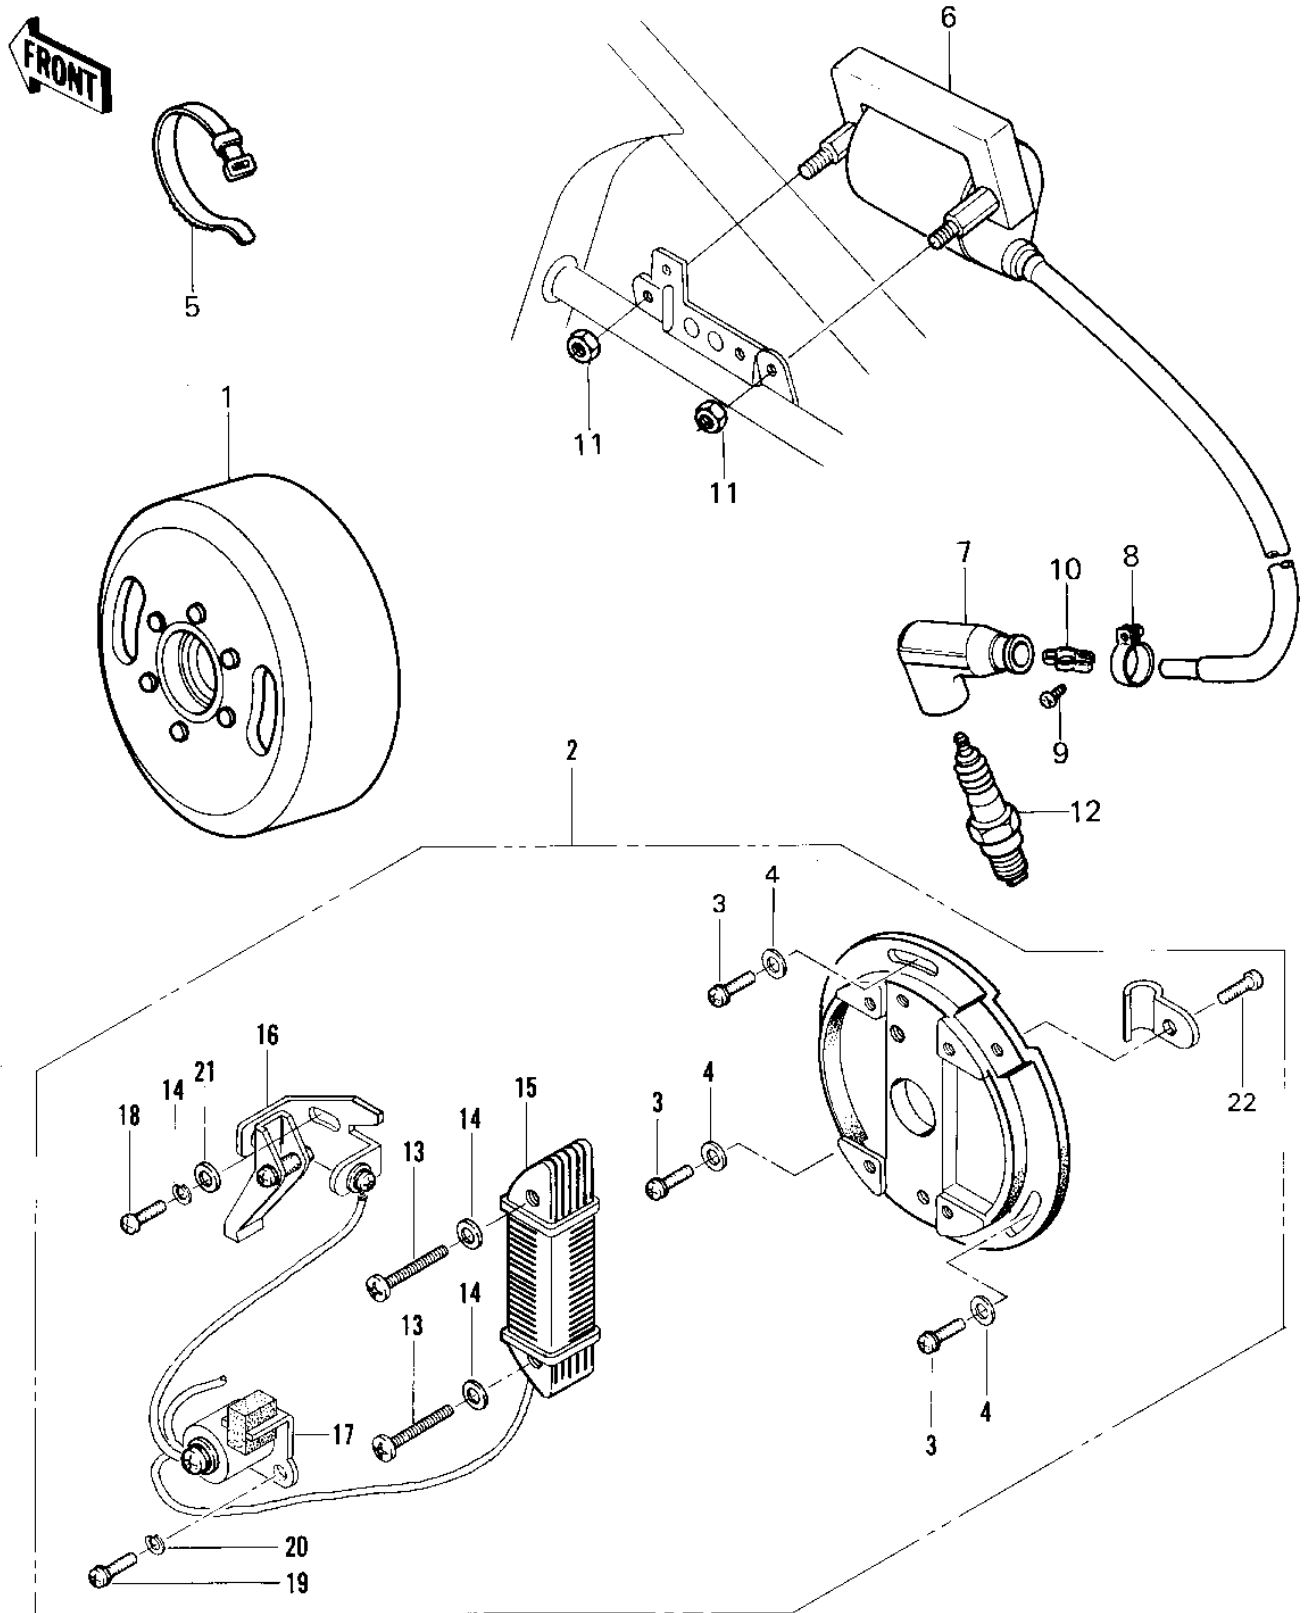

# 1981 KDX80 PARTS DIAGRAM

# 1981 KDX80 PARTS LIST

## IGNITION

ITEM NAME	PART NUMBER	QUANTITY
BOLT-UPSET (Ref # 1)	112G0645	
FLYWHEEL,MAGNETO (Ref # 1)	21007-1019	
STATOR ASSY,MAGNETO (Ref # 2)	21003-1028	
SCREW-PAN-CROS (Ref # 3)	220B0514	
WASHER PLAIN 5MM (Ref # 4)	410B0500	
BAND,SHORT (Ref # 5)	92072-030	
COIL,IGNITION (Ref # 6)	21121-1033	
CAP,SPARK PLUG (Ref # 7)	21130-1006	
CAP,SPARK PLUG (Ref # 7)	21130-1006	
CLAMP,SPARK PLUG CAP (Ref # 8)	92037-1173	
CLAMP,SPARK PLUG CAP (Ref # 8)	92037-1173	
SCREW-PAN-CROS (Ref # 9)	220B0310	
TERMINAL,PLUG CAP (Ref # 10)	21169-001	
NUT 6MM (Ref # 11)	311B0600	
SPARK PLUG B8ES (Ref # 12)	B8ES	
SCREW-PAN-CROS,4X18 (Ref # 13)	220B0418	
WASHER SPRING 4MM (Ref # 14)	461F0400	
COIL,EXCITING (Ref # 15)	21049-1009	
BREAKER,CONTACT (Ref # 16)	21008-1016	
CONDENCER (Ref # 17)	21013-1006	
SCREW PAN HEAD 4X10 (Ref # 18)	220B0410	
SCREW PAN HEAD 5X8 (Ref # 19)	220B0508	
WASHER SPRING 5MM (Ref # 20)	461F0500	
WASHER PLAIN 4MM (Ref # 21)	410B0400	
SCREW PAN HEAD 4X6 (Ref # 22)	220B0406	