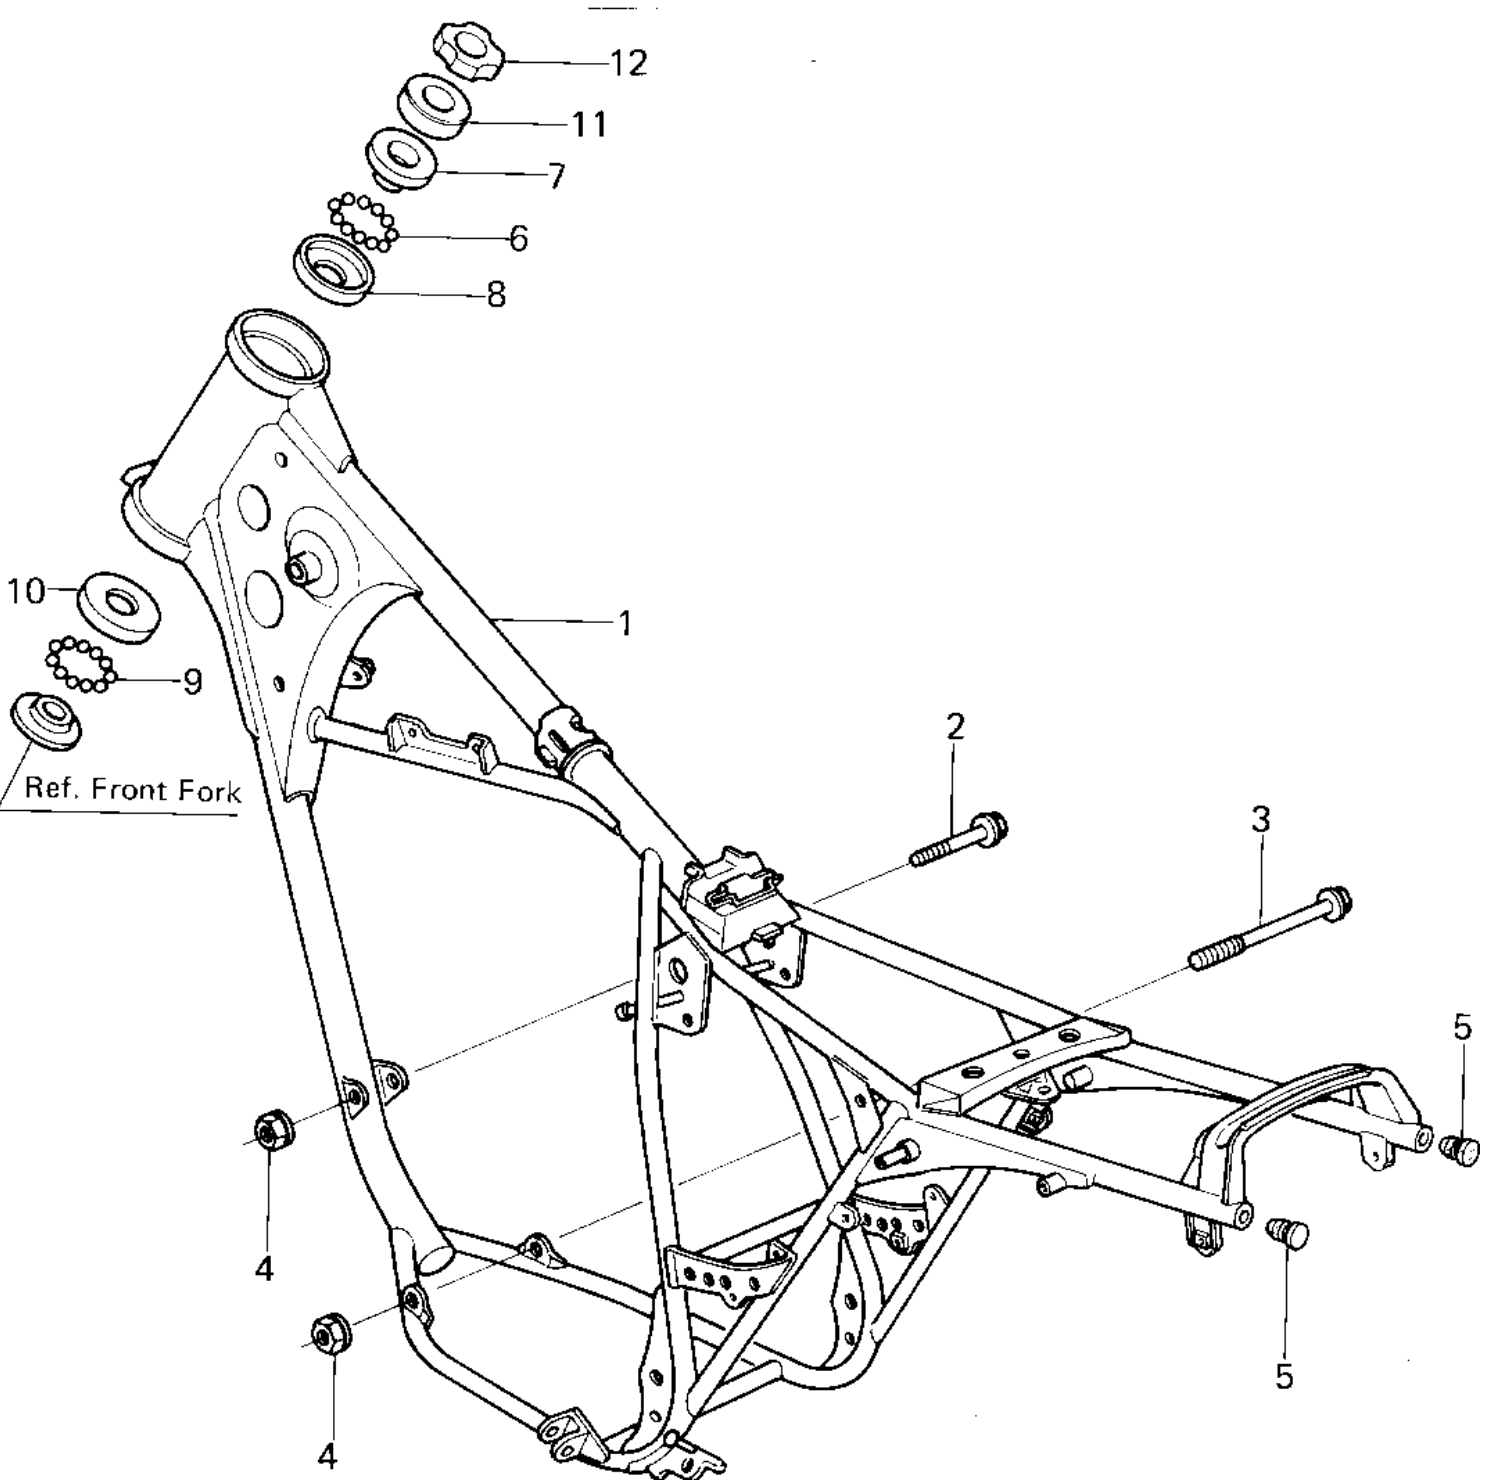

# 1981 KDX80 PARTS DIAGRAM

## FRAME/FRAME FITTINGS

# 1981 KDX80 PARTS LIST

## FRAME/FRAME FITTINGS

ITEM NAME	PART NUMBER	QUANTITY
FRAME (Ref # 1)	32002-1121	
BOLT,FLANGED,8X55 (Ref # 2)	130G0855	
BOLT,FLANGED,8X115 (Ref # 3)	92001-1113	
NUT,8M/M (Ref # 4)	92015-1014	
PLUG,FRAME END (Ref # 5)	92066-1034	
BALL STEEL 3/16' (Ref # 6)	600A0600	
CONE,STRG STM BRG,UP (Ref # 7)	92047-014	
RACE,STRG STM BEARING (Ref # 8)	92048-009	
BALL STEEL 1/4' (Ref # 9)	600A0800	
RACE STEERING BEARING (Ref # 10)	92048-005	
CAP STEERING STEM (Ref # 11)	46098-004	
NUT STEERING STEM LCK (Ref # 12)	92090-006	