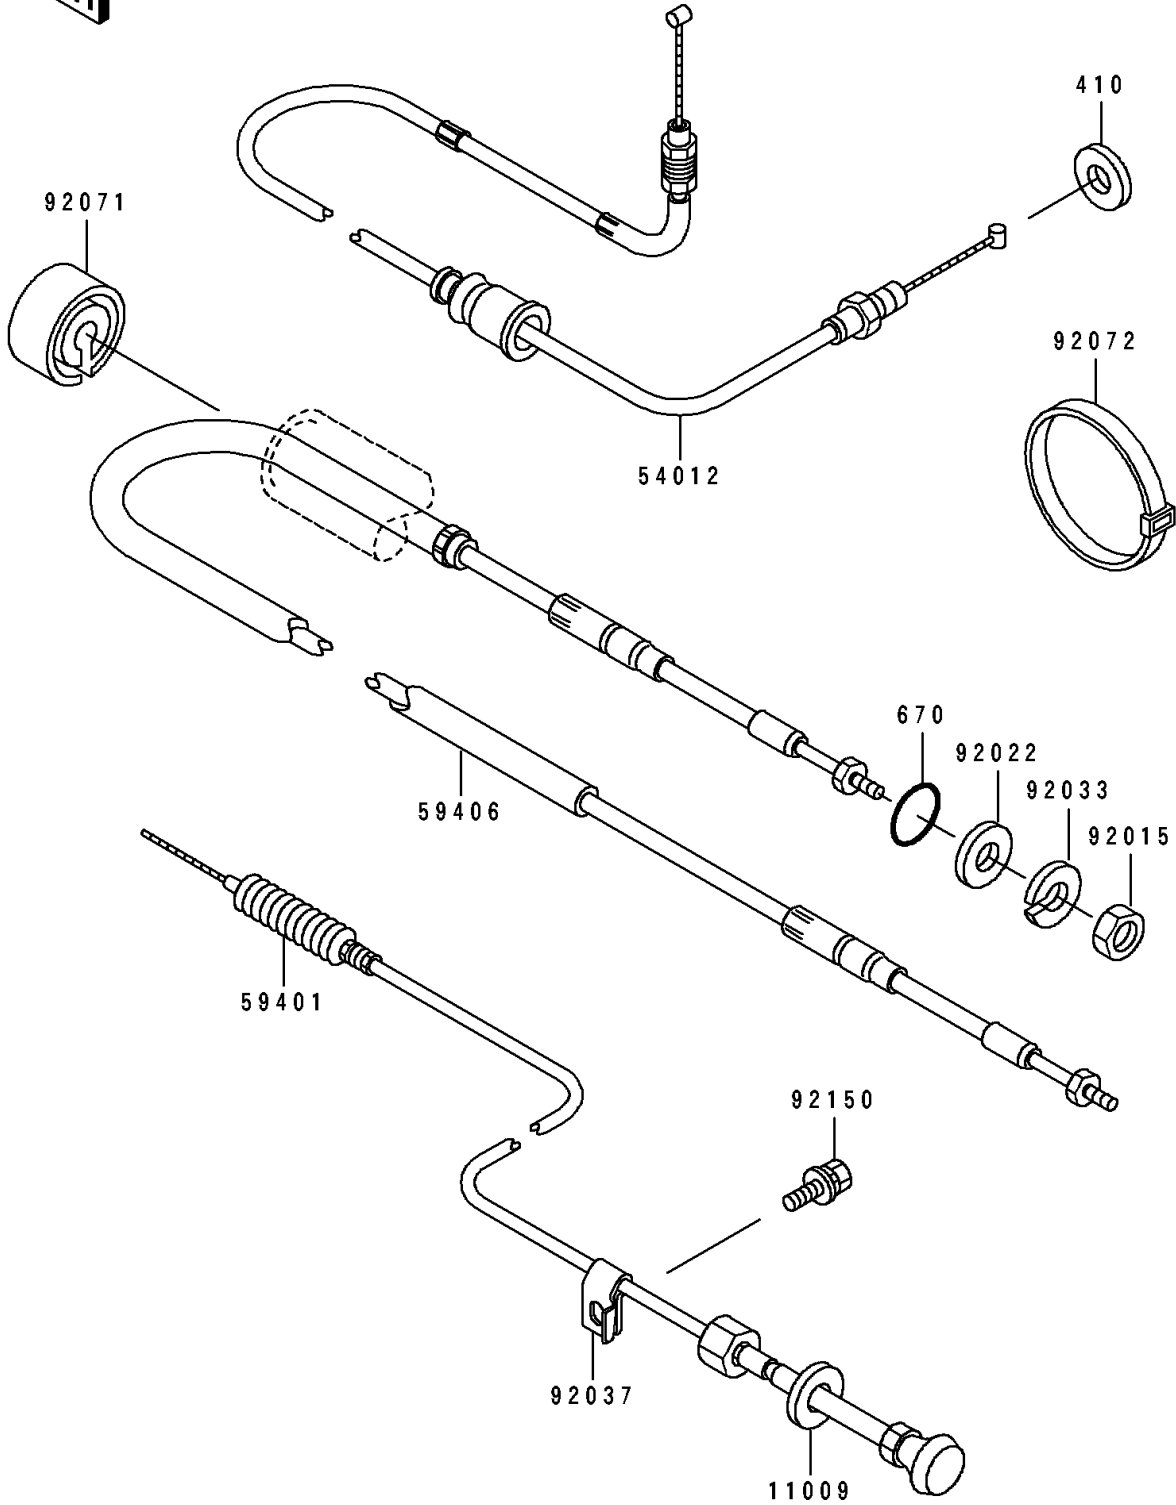

1990 550 SX PARTS DIAGRAM

Cable

F 3175

1990 550 SX PARTS LIST

Cable

ITEM NAME	PART NUMBER	QUANTITY
GASKET (Ref # 11009)	92065-538	1
CABLE-THROTTLE (Ref # 54012)	54012-3723	1
CABLE-CHOKE (Ref # 59401)	59401-3704	1
CABLE-STRG (Ref # 59406)	59406-3709	1
NUT,20MM (Ref # 92015)	92015-526	1
WASHER (Ref # 92022)	92022-535	1
RING-SNAP (Ref # 92033)	92036-501	1
CLAMP,CHOKE CABLE (Ref # 92037)	92037-544	1
GROMMET (Ref # 92071)	92071-3774	1
BAND,L=123 (Ref # 92072)	92072-030	2
BOLT,6X12 (Ref # 92150)	92150-3709	1
W-PLAIN-S,10MM (Ref # 410)	410S1000	1
O RING,11MM (Ref # 670)	670B2011	1